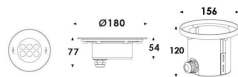

Pool

Lavov underwater fixture from the family Pool with a power of 18,4W. And a beam angle of 40°. Degree of protection IP68. Made in Stainless steel 316L body, tempered front glass, black ABS mounting sleeve. Not include driver.

Item code	86.OU01.2021.07
Product type	Outdoor
Category	Underwater Luminaires
Family	Pool

Pictograms	

Scheme

Product	
Real power (W)	18.4
Real luminous flux (Lm)	552
Beam angle (°)	40°
IP	68
Colour	Stainless steel
Chip Brand	OSRAM
Control gear included	no
Light source	LED
Type of LED	6x3W EPISTAR
Average life time (h)	50000h L80B10
Colour temperature (K)	RGB 3 in 1
CRI	>80
IK	IK05