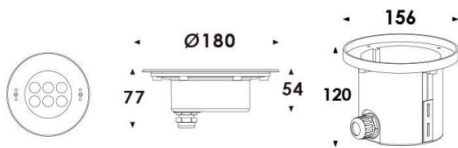

Pool

Lavov underwater fixture from the family Pool with a power of 18,4W. And a beam angle of 40°. Degree of protection IP68. Made in Stainless steel 316L body, tempered front glass, black ABS mounting sleeve. Not include driver.

| | |
|---------------------|------------------------------|
| Item code | 86.OU01.2021.07 |
| Product type | Outdoor |
| Category | Underwater Luminaires |
| Family | Pool |
| Pictograms | |

Scheme

| | |
|--------------------------------|------------------------|
| Product | |
| Real power (W) | 18.4 |
| Real luminous flux (Lm) | 552 |
| Beam angle (°) | 40° |
| IP | 68 |
| Colour | Stainless steel |
| Chip Brand | OSRAM |
| Control gear included | no |
| Light source | LED |
| Type of LED | 6x3W EPISTAR |
| Average life time (h) | 50000h L80B10 |
| Colour temperature (K) | RGB 3 in 1 |
| CRI | >80 |
| IK | IK05 |