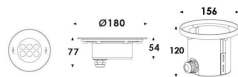

Pool

Lavov underwater fixture from the family Pool with a power of 18,4W. And a beam angle of 40°. Degree of protection IP68. Made in Stainless steel 316L body, tempered front glass, black ABS mounting sleeve. Not include driver.

Item code	86.OU01.2021.07
Product type	Outdoor
Category	Underwater Luminaires
Family	Pool

Pictograms					

Scheme

Product	
Real power (W)	18.4
Real luminous flux (Lm)	552
Beam angle (°)	40°
IP	68
Colour	Stainless steel
Chip Brand	OSRAM
Control gear included	no
Light source	LED
Type of LED	6x3W EPISTAR
Average life time (h)	50000h L80B10
Colour temperature (K)	RGB 3 in 1
CRI	>80
IK	IK05