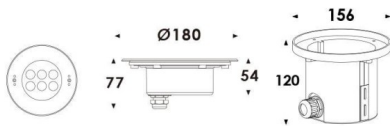

**Pool**

Lavov underwater fixture from the family Pool with a power of 18,4W. And a beam angle of 40°.Degree of protection IP68. Made in Stainless steel 316L body, tempered front glass, black ABS mounting sleeve.Not include driver.

**Scheme**

<b>Item code</b>	<b>86.OU01.2021.07</b>
<b>Product type</b>	<b>Outdoor</b>
<b>Category</b>	<b>Underwater Luminaires</b>
<b>Family</b>	<b>Pool</b>
<b>Pictograms</b>	

<b>Product</b>	
<b>Real power (W)</b>	<b>18.4</b>
<b>Real luminous flux (Lm)</b>	<b>552</b>
<b>Beam angle (°)</b>	<b>40°</b>
<b>IP</b>	<b>68</b>
<b>Colour</b>	<b>Stainless steel</b>
<b>Chip Brand</b>	<b>OSRAM</b>
<b>Control gear included</b>	<b>no</b>
<b>Control gear</b>	<b>DC24V DRIVER EXCL</b>
<b>Light source</b>	<b>LED</b>
<b>Type of LED</b>	<b>6x3W EPISTAR</b>
<b>Average life time (h)</b>	<b>50000h L80B10</b>
<b>Colour temperature (K)</b>	<b>RGB 3 in 1</b>
<b>CRI</b>	<b>&gt;80</b>
<b>IK</b>	<b>IK08</b>