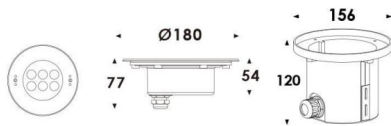

Pool

Lavov underwater fixture from the family Pool with a power of 18.4W. And a beam angle of 40°.Degree of protection IP68. Made in Stainless steel 316L body, tempered front glass, black ABS mounting sleeve.Not include driver.

Scheme

Item code	86.OU01.2021.07
Product type	Outdoor
Category	Underwater Luminaires
Family	Pool
Pictograms	

Product	
Real power (W)	18.4
Real luminous flux (Lm)	552
Beam angle (°)	40°
IP	68
Colour	Stainless steel
Chip Brand	OSRAM
Control gear included	no
Control gear	DRIVER EXCL
Light source	LED
Type of LED	6x3W EPISTAR
Average life time (h)	50000h L80B10
Colour temperature (K)	RGB 3 in 1
CRI	>80
IK	IK08