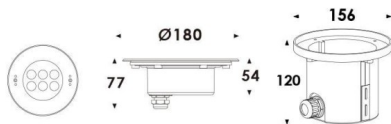

Pool

Lavov underwater fixture from the family Pool with a power of 18,4W. And a beam angle of 40°. Degree of protection IP68. Made in Stainless steel 316L body, tempered front glass, black ABS mounting sleeve. Not include driver.

Item code	86.OU01.2021.07
Product type	Outdoor
Category	Underwater Luminaires
Family	Pool

Pictograms

Scheme

Product	
Real power (W)	18.399999999999999
Real luminous flux (Lm)	552
Beam angle (°)	40°
IP	68
Colour	Stainless steel
Chip Brand	OSRAM
Control gear included	no
Light source	LED
Type of LED	6x3W EPISTAR
Average life time (h)	50000h L80B10
Colour temperature (K)	RGB 3 in 1
CRI	>80
IK	IK05