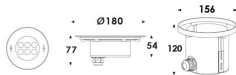

Pool

Lavov underwater fixture from the family Pool with a power of 18,4W. And a beam angle of 40°. Degree of protection IP68. Made in Stainless steel 316L body, tempered front glass, black ABS mounting sleeve. Not include driver.

Item code	86.OU01.2021.07
Product type	Outdoor
Category	Underwater Luminaires
Family	Pool

Pictograms	

Scheme

Product	
Real power (W)	18.4
Real luminous flux (Lm)	552
Beam angle (°)	40°
IP	68
Colour	Stainless steel
Chip Brand	OSRAM
Control gear included	no
Light source	LED
Type of LED	6x3W EPISTAR
Average life time (h)	50000h L80B10
Colour temperature (K)	RGB 3 in 1
CRI	>80
IK	IK05