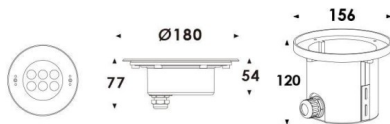

Pool

Lavov underwater fixture from the family Pool with a power of 18,4W. And a beam angle of 40°. Degree of protection IP68. Made in Stainless steel 316L body, tempered front glass, black ABS mounting sleeve. Not include driver.

Item code	86.OU01.2021.07
Product type	Outdoor
Category	Underwater Luminaires
Family	Pool

Pictograms

Scheme

Product	
Real power (W)	18.4
Real luminous flux (Lm)	552
Beam angle (&ordm;)	40°
IP	68
Colour	Stainless steel
Chip Brand	OSRAM
Control gear included	no
Light source	LED
Type of LED	6x3W EPISTAR
Average life time (h)	50000h L80B10
Colour temperature (K)	RGB 3 in 1
CRI	>80
IK	IK05