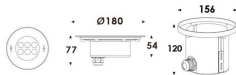

Pool

Lavov underwater fixture from the family Pool with a power of 18,4W. And a beam angle of 40°. Degree of protection IP68.

Made in Stainless steel 316L body, tempered front glass, black ABS mounting sleeve. Not include driver.

Item code	86.OU01.2021.07
Product type	Outdoor
Category	Underwater Luminaires
Family	Pool

Pictograms

Scheme

Product

Real power (W)	18.4
Real luminous flux (Lm)	552
Beam angle (°)	40°
IP	68
Colour	Stainless steel
Chip Brand	OSRAM
Control gear included	no
Light source	LED
Type of LED	6x3W EPISTAR
Average life time (h)	50000h L80B10
Colour temperature (K)	RGB 3 in 1
CRI	>80
IK	IK05