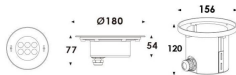

Pool

Lavov underwater fixture from the family Pool with a power of 18,4W. And a beam angle of 60°. Degree of protection IP68. Made in Stainless steel 316L body, tempered front glass, black ABS mounting sleeve. Not include driver.

Item code	86.OU01.2031.07
Product type	Outdoor
Category	Underwater Luminaires
Family	Pool

Pictograms	

Scheme

Product	
Real power (W)	18.4
Real luminous flux (Lm)	552
Beam angle (°)	60°
IP	68
Colour	Stainless steel
Chip Brand	OSRAM
Control gear included	no
Light source	LED
Type of LED	6x3W EPISTAR
Average life time (h)	50000h L80B10
Colour temperature (K)	RGB 3 in 1
CRI	>80
IK	IK05