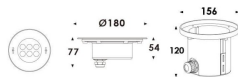

Pool

Lavov underwater fixture from the family Pool with a power of 18,4W. And a beam angle of 60°. Degree of protection IP68. Made in Stainless steel 316L body, tempered front glass, black ABS mounting sleeve. Not include driver.

Scheme

| | |
|--------------------------------|------------------------|
| Product | |
| Real power (W) | 18.4 |
| Real luminous flux (Lm) | 552 |
| Beam angle (°) | 60° |
| IP | 68 |
| Colour | Stainless steel |
| Chip Brand | OSRAM |
| Control gear included | no |
| Light source | LED |
| Type of LED | 6x3W EPISTAR |
| Average life time (h) | 50000h L80B10 |
| Colour temperature (K) | RGB 3 in 1 |
| CRI | >80 |
| IK | IK05 |