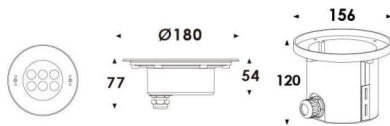

Pool

Lavov underwater fixture from the family Pool with a power of 18,4W. And a beam angle of 60°. Degree of protection IP68. Made in Stainless steel 316L body, tempered front glass, black ABS mounting sleeve. Not include driver.

Item code	86.OU01.2031.07
Product type	Outdoor
Category	Underwater Luminaires
Family	Pool

Pictograms

Scheme

Product	
Real power (W)	18.4
Real luminous flux (Lm)	552
Beam angle (&ordm;)	60°
IP	68
Colour	Stainless steel
Chip Brand	OSRAM
Control gear included	no
Light source	LED
Type of LED	6x3W EPISTAR
Average life time (h)	50000h L80B10
Colour temperature (K)	RGB 3 in 1
CRI	>80
IK	IK05