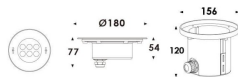

Pool

Lavov underwater fixture from the family Pool with a power of 18,4W. And a beam angle of 60°. Degree of protection IP68. Made in Stainless steel 316L body, tempered front glass, black ABS mounting sleeve. Not include driver.

Item code	86.OU01.2031.07
Product type	Outdoor
Category	Underwater Luminaires
Family	Pool

Pictograms	

Scheme

Product	
Real power (W)	18.4
Real luminous flux (Lm)	552
Beam angle (°)	60°
IP	68
Colour	Stainless steel
Chip Brand	OSRAM
Control gear included	no
Light source	LED
Type of LED	6x3W EPISTAR
Average life time (h)	50000h L80B10
Colour temperature (K)	RGB 3 in 1
CRI	>80
IK	IK05