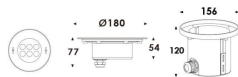

Pool

Lavov underwater fixture from the family Pool with a power of 18,4W. And a beam angle of 60°. Degree of protection IP68. Made in Stainless steel 316L body, tempered front glass, black ABS mounting sleeve. Not include driver.

Item code	86.OU01.2031.07
Product type	Outdoor
Category	Underwater Luminaires
Family	Pool

Pictograms					

Scheme

Product	
Real power (W)	18.4
Real luminous flux (Lm)	552
Beam angle (°)	60°
IP	68
Colour	Stainless steel
Chip Brand	OSRAM
Control gear included	no
Light source	LED
Type of LED	6x3W EPISTAR
Average life time (h)	50000h L80B10
Colour temperature (K)	RGB 3 in 1
CRI	>80
IK	IK05