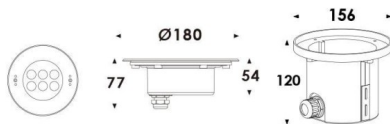

Pool

Lavov underwater fixture from the family Pool with a power of 18,4W. And a beam angle of 60°Degree of protection IP68. Made in Stainless steel 316L body, tempered front glass, black ABS mounting sleeve.Not include driver.

Scheme

Item code	86.OU01.2031.07
Product type	Outdoor
Category	Underwater Luminaires
Family	Pool
Pictograms	

Product	
Real power (W)	18.4
Real luminous flux (Lm)	552
Beam angle (°)	60°
IP	68
Colour	Stainless steel
Chip Brand	OSRAM
Control gear included	no
Control gear	DRIVER EXCL
Light source	LED
Type of LED	6x3W EPISTAR
Average life time (h)	50000h L80B10
Colour temperature (K)	RGB 3 in 1
CRI	>80
IK	IK08