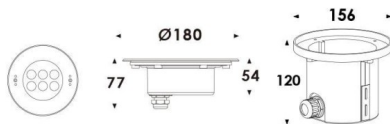

Pool

Lavov underwater fixture from the family Pool with a power of 18,4W. And a beam angle of 60°Degree of protection IP68. Made in Stainless steel 316L body, tempered front glass, black ABS mounting sleeve.Not include driver.

Scheme

Item code	86.OU01.2031.07
Product type	Outdoor
Category	Underwater Luminaires
Family	Pool
Pictograms	

Product	
Real power (W)	18.4
Real luminous flux (Lm)	552
Beam angle (°)	60°
IP	68
Colour	Stainless steel
Chip Brand	OSRAM
Control gear included	no
Control gear	DC24V DRIVER EXCL
Light source	LED
Type of LED	6x3W EPISTAR
Average life time (h)	50000h L80B10
Colour temperature (K)	RGB 3 in 1
CRI	>80
IK	IK08