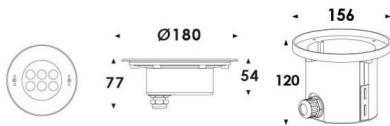

Pool

Lavov underwater fixture from the family Pool with a power of 18,4W. And a beam angle of 60°. Degree of protection IP68. Made in Stainless steel 316L body, tempered front glass, black ABS mounting sleeve. Not include driver.

Item code	86.OU01.2031.07
Product type	Outdoor
Category	Underwater Luminaires
Family	Pool

Pictograms	

Scheme

Product	
Real power (W)	18.399999999999999
Real luminous flux (Lm)	552
Beam angle (°)	60°
IP	68
Colour	Stainless steel
Chip Brand	OSRAM
Control gear included	no
Light source	LED
Type of LED	6x3W EPISTAR
Average life time (h)	50000h L80B10
Colour temperature (K)	RGB 3 in 1
CRI	>80
IK	IK05