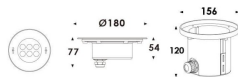

Pool

Lavov underwater fixture from the family Pool with a power of 14,8W. And a beam angle of 150.Degree of protection IP68. Made in Stainless steel 316L body, tempered front glass, black ABS mounting sleeve.Not include driver.

Scheme

| | |
|--------------------------------|------------------------|
| Product | |
| Real power (W) | 14.8 |
| Real luminous flux (Lm) | 1492.58 |
| Beam angle (°) | 150 |
| IP | 68 |
| Colour | Stainless steel |
| Chip Brand | OSRAM |
| Control gear included | no |
| Light source | LED |
| Type of LED | 6x2W OSRAM |
| Average life time (h) | 50000h L80B10 |
| Colour temperature (K) | 3000K |
| CRI | >80 |
| IK | IK05 |