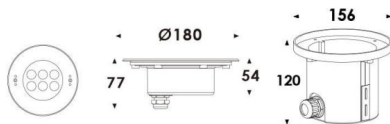

Pool

Lavov underwater fixture from the family Pool with a power of 14,8W. And a beam angle of 15o.Degree of protection IP68. Made in Stainless steel 316L body, tempered front glass, black ABS mounting sleeve.Not include driver.

Item code	86.OU01.2311.07
Product type	Outdoor
Category	Underwater Luminaires
Family	Pool

Pictograms

Scheme

Product	
Real power (W)	14.8
Real luminous flux (Lm)	1492.58
Beam angle (&ordm;)	15o
IP	68
Colour	Stainless steel
Chip Brand	OSRAM
Control gear included	no
Light source	LED
Type of LED	6x2W OSRAM
Average life time (h)	50000h L80B10
Colour temperature (K)	3000K
CRI	>80
IK	IK05