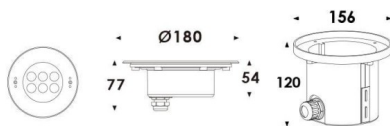

Pool

Lavov underwater fixture from the family Pool with a power of 14,8W. And a beam angle of 15°.Degree of protection IP68. Made in Stainless steel 316L body, tempered front glass, black ABS mounting sleeve.Not include driver.

Scheme

Item code	86.OU01.2311.07
Product type	Outdoor
Category	Underwater Luminaires
Family	Pool
Pictograms	

Product	
Real power (W)	14.8
Real luminous flux (Lm)	1492.58
Beam angle (°)	15°
IP	68
Colour	Stainless steel
Chip Brand	OSRAM
Control gear included	no
Control gear	DC24V DRIVER EXCL
Light source	LED
Type of LED	6x2W OSRAM
Average life time (h)	50000h L80B10
Colour temperature (K)	3000K
CRI	>80
IK	IK08