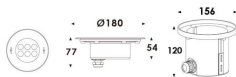

**Pool**

Lavov underwater fixture from the family Pool with a power of 14,8W. And a beam angle of 150.Degree of protection IP68. Made in Stainless steel 316L body, tempered front glass, black ABS mounting sleeve.Not include driver.

<b>Item code</b>	<b>86.OU01.2311.07</b>
<b>Product type</b>	<b>Outdoor</b>
<b>Category</b>	<b>Underwater Luminaires</b>
<b>Family</b>	<b>Pool</b>

<b>Pictograms</b>	

**Scheme**

<b>Product</b>	
<b>Real power (W)</b>	<b>14.8</b>
<b>Real luminous flux (Lm)</b>	<b>1492.58</b>
<b>Beam angle (°)</b>	<b>150</b>
<b>IP</b>	<b>68</b>
<b>Colour</b>	<b>Stainless steel</b>
<b>Chip Brand</b>	<b>OSRAM</b>
<b>Control gear included</b>	<b>no</b>
<b>Light source</b>	<b>LED</b>
<b>Type of LED</b>	<b>6x2W OSRAM</b>
<b>Average life time (h)</b>	<b>50000h L80B10</b>
<b>Colour temperature (K)</b>	<b>3000K</b>
<b>CRI</b>	<b>&gt;80</b>
<b>IK</b>	<b>IK05</b>