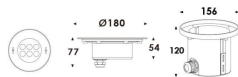

Pool

Lavov underwater fixture from the family Pool with a power of 14,8W. And a beam angle of 150.Degree of protection IP68. Made in Stainless steel 316L body, tempered front glass, black ABS mounting sleeve.Not include driver.

Item code	86.OU01.2311.07
Product type	Outdoor
Category	Underwater Luminaires
Family	Pool

Pictograms					

Scheme

Product	
Real power (W)	14.8
Real luminous flux (Lm)	1492.58
Beam angle (°)	150
IP	68
Colour	Stainless steel
Chip Brand	OSRAM
Control gear included	no
Light source	LED
Type of LED	6x2W OSRAM
Average life time (h)	50000h L80B10
Colour temperature (K)	3000K
CRI	>80
IK	IK05