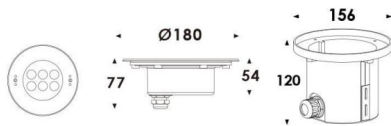

Pool

Lavov underwater fixture from the family Pool with a power of 14,8W. And a beam angle of 15°.Degree of protection IP68. Made in Stainless steel 316L body, tempered front glass, black ABS mounting sleeve.Not include driver.

Scheme

Item code	86.OU01.2311.07
Product type	Outdoor
Category	Underwater Luminaires
Family	Pool
Pictograms	

Product	
Real power (W)	14.8
Real luminous flux (Lm)	1492.58
Beam angle (°)	15°
IP	68
Colour	Stainless steel
Chip Brand	OSRAM
Control gear included	no
Control gear	DRIVER EXCL
Light source	LED
Type of LED	6x2W OSRAM
Average life time (h)	50000h L80B10
Colour temperature (K)	3000K
CRI	>80
IK	IK08