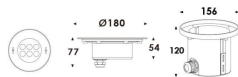

Pool

Lavov underwater fixture from the family Pool with a power of 14,8W. And a beam angle of 150.Degree of protection IP68. Made in Stainless steel 316L body, tempered front glass, black ABS mounting sleeve.Not include driver.

Item code	86.OU01.2311.07
Product type	Outdoor
Category	Underwater Luminaires
Family	Pool

Pictograms	

Scheme

Product	
Real power (W)	14.8
Real luminous flux (Lm)	1492.58
Beam angle (°)	150
IP	68
Colour	Stainless steel
Chip Brand	OSRAM
Control gear included	no
Light source	LED
Type of LED	6x2W OSRAM
Average life time (h)	50000h L80B10
Colour temperature (K)	3000K
CRI	>80
IK	IK05