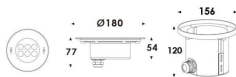

Pool

Lavov underwater fixture from the family Pool with a power of 14,8W. And a beam angle of 40°. Degree of protection IP68. Made in Stainless steel 316L body, tempered front glass, black ABS mounting sleeve. Not include driver.

Item code	86.OU01.2321.07
Product type	Outdoor
Category	Underwater Luminaires
Family	Pool

Pictograms	

Scheme

Product	
Real power (W)	14.8
Real luminous flux (Lm)	1304.472
Beam angle (°)	40°
IP	68
Colour	Stainless steel
Chip Brand	OSRAM
Control gear included	no
Light source	LED
Type of LED	6x2W OSRAM
Average life time (h)	50000h L80B10
Colour temperature (K)	3000K
CRI	>80
IK	IK05