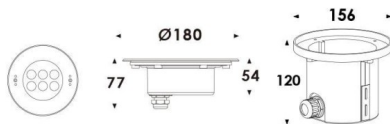

**Pool**

Lavov underwater fixture from the family Pool with a power of 14.8W. And a beam angle of 40°.Degree of protection IP68. Made in Stainless steel 316L body, tempered front glass, black ABS mounting sleeve.Not include driver.

**Scheme**

<b>Item code</b>	<b>86.OU01.2321.07</b>
<b>Product type</b>	<b>Outdoor</b>
<b>Category</b>	<b>Underwater Luminaires</b>
<b>Family</b>	<b>Pool</b>
<b>Pictograms</b>	

<b>Product</b>	
<b>Real power (W)</b>	<b>14.8</b>
<b>Real luminous flux (Lm)</b>	<b>1304.472</b>
<b>Beam angle (°)</b>	<b>40°</b>
<b>IP</b>	<b>68</b>
<b>Colour</b>	<b>Stainless steel</b>
<b>Chip Brand</b>	<b>OSRAM</b>
<b>Control gear included</b>	<b>no</b>
<b>Control gear</b>	<b>DRIVER EXCL</b>
<b>Light source</b>	<b>LED</b>
<b>Type of LED</b>	<b>6x2W OSRAM</b>
<b>Average life time (h)</b>	<b>50000h L80B10</b>
<b>Colour temperature (K)</b>	<b>3000K</b>
<b>CRI</b>	<b>&gt;80</b>
<b>IK</b>	<b>IK08</b>