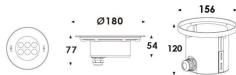

Pool

Lavov underwater fixture from the family Pool with a power of 14,8W. And a beam angle of 40°. Degree of protection IP68. Made in Stainless steel 316L body, tempered front glass, black ABS mounting sleeve. Not include driver.

Item code	86.OU01.2321.07
Product type	Outdoor
Category	Underwater Luminaires
Family	Pool

Pictograms	

Scheme

Product	
Real power (W)	14.8
Real luminous flux (Lm)	1304.472
Beam angle (°)	40°
IP	68
Colour	Stainless steel
Chip Brand	OSRAM
Control gear included	no
Light source	LED
Type of LED	6x2W OSRAM
Average life time (h)	50000h L80B10
Colour temperature (K)	3000K
CRI	>80
IK	IK05