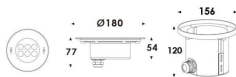

**Pool**

Lavov underwater fixture from the family Pool with a power of 14,8W. And a beam angle of 40°. Degree of protection IP68. Made in Stainless steel 316L body, tempered front glass, black ABS mounting sleeve. Not include driver.

<b>Item code</b>	<b>86.OU01.2321.07</b>
<b>Product type</b>	<b>Outdoor</b>
<b>Category</b>	<b>Underwater Luminaires</b>
<b>Family</b>	<b>Pool</b>

<b>Pictograms</b>	

**Scheme**

<b>Product</b>	
<b>Real power (W)</b>	<b>14.8</b>
<b>Real luminous flux (Lm)</b>	<b>1304.472</b>
<b>Beam angle (°)</b>	<b>40°</b>
<b>IP</b>	<b>68</b>
<b>Colour</b>	<b>Stainless steel</b>
<b>Chip Brand</b>	<b>OSRAM</b>
<b>Control gear included</b>	<b>no</b>
<b>Light source</b>	<b>LED</b>
<b>Type of LED</b>	<b>6x2W OSRAM</b>
<b>Average life time (h)</b>	<b>50000h L80B10</b>
<b>Colour temperature (K)</b>	<b>3000K</b>
<b>CRI</b>	<b>&gt;80</b>
<b>IK</b>	<b>IK05</b>