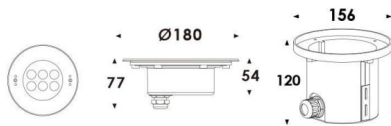

Pool

Lavov underwater fixture from the family Pool with a power of 14,8W. And a beam angle of 40°. Degree of protection IP68. Made in Stainless steel 316L body, tempered front glass, black ABS mounting sleeve. Not include driver.

Item code	86.OU01.2321.07
Product type	Outdoor
Category	Underwater Luminaires
Family	Pool

Pictograms

Scheme

Product	
Real power (W)	14.8
Real luminous flux (Lm)	1304.472
Beam angle (&ordm;)	40°
IP	68
Colour	Stainless steel
Chip Brand	OSRAM
Control gear included	no
Light source	LED
Type of LED	6x2W OSRAM
Average life time (h)	50000h L80B10
Colour temperature (K)	3000K
CRI	>80
IK	IK05