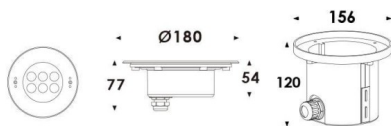

Pool

Lavov underwater fixture from the family Pool with a power of 14,8W. And a beam angle of 40°.Degree of protection IP68. Made in Stainless steel 316L body, tempered front glass, black ABS mounting sleeve.Not include driver.

Scheme

Item code	86.OU01.2321.07
Product type	Outdoor
Category	Underwater Luminaires
Family	Pool
Pictograms	

Product	
Real power (W)	14.8
Real luminous flux (Lm)	1304.472
Beam angle (°)	40°
IP	68
Colour	Stainless steel
Chip Brand	OSRAM
Control gear included	no
Control gear	DC24V DRIVER EXCL
Light source	LED
Type of LED	6x2W OSRAM
Average life time (h)	50000h L80B10
Colour temperature (K)	3000K
CRI	>80
IK	IK08