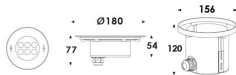

Pool

Lavov underwater fixture from the family Pool with a power of 14,8W. And a beam angle of 40°. Degree of protection IP68. Made in Stainless steel 316L body, tempered front glass, black ABS mounting sleeve. Not include driver.

Item code	86.OU01.2321.07
Product type	Outdoor
Category	Underwater Luminaires
Family	Pool

Pictograms					

Scheme

Product	
Real power (W)	14.8
Real luminous flux (Lm)	1304.472
Beam angle (°)	40°
IP	68
Colour	Stainless steel
Chip Brand	OSRAM
Control gear included	no
Light source	LED
Type of LED	6x2W OSRAM
Average life time (h)	50000h L80B10
Colour temperature (K)	3000K
CRI	>80
IK	IK05