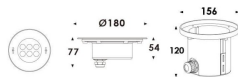

Pool

Lavov underwater fixture from the family Pool with a power of 14,8W. And a beam angle of 60°. Degree of protection IP68. Made in Stainless steel 316L body, tempered front glass, black ABS mounting sleeve. Not include driver.

Item code	86.OU01.2331.07
Product type	Outdoor
Category	Underwater Luminaires
Family	Pool

Pictograms					

Scheme

Product	
Real power (W)	14.8
Real luminous flux (Lm)	1255.04
Beam angle (°)	60°
IP	68
Colour	Stainless steel
Chip Brand	OSRAM
Control gear included	no
Light source	LED
Type of LED	6x2W OSRAM
Average life time (h)	50000h L80B10
Colour temperature (K)	3000K
CRI	>80
IK	IK05