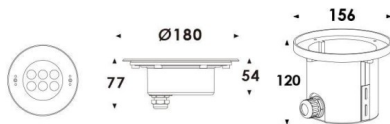

Pool

Lavov underwater fixture from the family Pool with a power of 14,8W. And a beam angle of 60°. Degree of protection IP68. Made in Stainless steel 316L body, tempered front glass, black ABS mounting sleeve. Not include driver.

Item code	86.OU01.2331.07
Product type	Outdoor
Category	Underwater Luminaires
Family	Pool

Pictograms

Scheme

Product	
Real power (W)	14.8
Real luminous flux (Lm)	1255.04
Beam angle (&ordm;)	60°
IP	68
Colour	Stainless steel
Chip Brand	OSRAM
Control gear included	no
Light source	LED
Type of LED	6x2W OSRAM
Average life time (h)	50000h L80B10
Colour temperature (K)	3000K
CRI	>80
IK	IK05