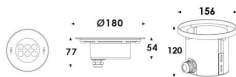

**Pool**

Lavov underwater fixture from the family Pool with a power of 14,8W. And a beam angle of 60°. Degree of protection IP68. Made in Stainless steel 316L body, tempered front glass, black ABS mounting sleeve. Not include driver.

<b>Item code</b>	<b>86.OU01.2331.07</b>
<b>Product type</b>	<b>Outdoor</b>
<b>Category</b>	<b>Underwater Luminaires</b>
<b>Family</b>	<b>Pool</b>

<b>Pictograms</b>					

**Scheme**

<b>Product</b>	
<b>Real power (W)</b>	<b>14.8</b>
<b>Real luminous flux (Lm)</b>	<b>1255.04</b>
<b>Beam angle (°)</b>	<b>60°</b>
<b>IP</b>	<b>68</b>
<b>Colour</b>	<b>Stainless steel</b>
<b>Chip Brand</b>	<b>OSRAM</b>
<b>Control gear included</b>	<b>no</b>
<b>Light source</b>	<b>LED</b>
<b>Type of LED</b>	<b>6x2W OSRAM</b>
<b>Average life time (h)</b>	<b>50000h L80B10</b>
<b>Colour temperature (K)</b>	<b>3000K</b>
<b>CRI</b>	<b>&gt;80</b>
<b>IK</b>	<b>IK05</b>