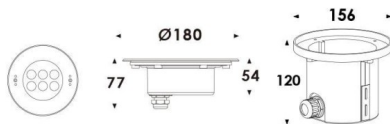

Pool

Lavov underwater fixture from the family Pool with a power of 14,8W. And a beam angle of 60°.Degree of protection IP68. Made in Stainless steel 316L body, tempered front glass, black ABS mounting sleeve.Not include driver.

Scheme

Item code	86.OU01.2331.07
Product type	Outdoor
Category	Underwater Luminaires
Family	Pool
Pictograms	

Product	
Real power (W)	14.8
Real luminous flux (Lm)	1255.04
Beam angle (°)	60°
IP	68
Colour	Stainless steel
Chip Brand	OSRAM
Control gear included	no
Control gear	DC24V DRIVER EXCL
Light source	LED
Type of LED	6x2W OSRAM
Average life time (h)	50000h L80B10
Colour temperature (K)	3000K
CRI	>80
IK	IK08