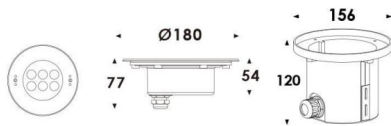

Pool

Lavov underwater fixture from the family Pool with a power of 14,8W. And a beam angle of 60°.Degree of protection IP68. Made in Stainless steel 316L body, tempered front glass, black ABS mounting sleeve.Not include driver.

Scheme

Item code	86.OU01.2331.07
Product type	Outdoor
Category	Underwater Luminaires
Family	Pool
Pictograms	

Product	
Real power (W)	14.8
Real luminous flux (Lm)	1255.04
Beam angle (°)	60°
IP	68
Colour	Stainless steel
Chip Brand	OSRAM
Control gear included	no
Control gear	DRIVER EXCL
Light source	LED
Type of LED	6x2W OSRAM
Average life time (h)	50000h L80B10
Colour temperature (K)	3000K
CRI	>80
IK	IK08