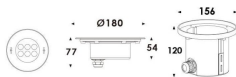

**Pool**

Lavov underwater fixture from the family Pool with a power of 14,8W. And a beam angle of 60°. Degree of protection IP68. Made in Stainless steel 316L body, tempered front glass, black ABS mounting sleeve. Not include driver.

<b>Item code</b>	<b>86.OU01.2331.07</b>
<b>Product type</b>	<b>Outdoor</b>
<b>Category</b>	<b>Underwater Luminaires</b>
<b>Family</b>	<b>Pool</b>

<b>Pictograms</b>	

**Scheme**

<b>Product</b>	
<b>Real power (W)</b>	<b>14.8</b>
<b>Real luminous flux (Lm)</b>	<b>1255.04</b>
<b>Beam angle (°)</b>	<b>60°</b>
<b>IP</b>	<b>68</b>
<b>Colour</b>	<b>Stainless steel</b>
<b>Chip Brand</b>	<b>OSRAM</b>
<b>Control gear included</b>	<b>no</b>
<b>Light source</b>	<b>LED</b>
<b>Type of LED</b>	<b>6x2W OSRAM</b>
<b>Average life time (h)</b>	<b>50000h L80B10</b>
<b>Colour temperature (K)</b>	<b>3000K</b>
<b>CRI</b>	<b>&gt;80</b>
<b>IK</b>	<b>IK05</b>