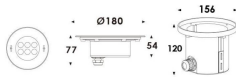

Pool

Lavov underwater fixture from the family Pool with a power of 14,8W. And a beam angle of 60°. Degree of protection IP68. Made in Stainless steel 316L body, tempered front glass, black ABS mounting sleeve. Not include driver.

Item code	86.OU01.2331.07
Product type	Outdoor
Category	Underwater Luminaires
Family	Pool

Pictograms	

Scheme

Product	
Real power (W)	14.8
Real luminous flux (Lm)	1255.04
Beam angle (°)	60°
IP	68
Colour	Stainless steel
Chip Brand	OSRAM
Control gear included	no
Light source	LED
Type of LED	6x2W OSRAM
Average life time (h)	50000h L80B10
Colour temperature (K)	3000K
CRI	>80
IK	IK05