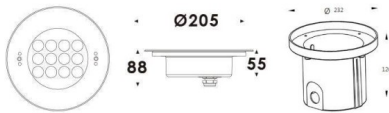

Pool

Lavov underwater fixture from the family Pool with a power of 33W. And a beam angle of 20°. Degree of protection IP68. Made in Stainless steel 316L body, tempered front glass, black ABS mounting sleeve. Not include driver.

Scheme

Item code	86.OU01.3011.07
Product type	Outdoor
Category	Underwater Luminaires
Family	Pool
Pictograms	

Product	
Real power (W)	33
Real luminous flux (Lm)	990
Beam angle (&ordm;)	20°
IP	68
Colour	Stainless steel
Chip Brand	OSRAM
Control gear included	no
Light source	LED
Type of LED	12x3W EPISTAR
Average life time (h)	50000h L80B10
Colour temperature (K)	RGB 3 in 1
CRI	>80
IK	IK05