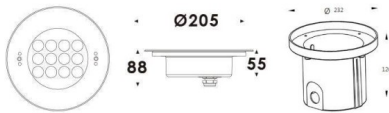

Pool

Lavov underwater fixture from the family Pool with a power of 33W. And a beam angle of 20°. Degree of protection IP68. Made in Stainless steel 316L body, tempered front glass, black ABS mounting sleeve. Not include driver.

Scheme

Item code	86.OU01.3011.07
Product type	Outdoor
Category	Underwater Luminaires
Family	Pool
Pictograms	

Product	
Real power (W)	33
Real luminous flux (Lm)	990
Beam angle (°)	20°
IP	68
Colour	Stainless steel
Chip Brand	OSRAM
Control gear included	no
Control gear	DC24V DRIVER EXCL
Light source	LED
Type of LED	12x3W EPISTAR
Average life time (h)	50000h L80B10
Colour temperature (K)	RGB 3 in 1
CRI	>80
IK	IK08