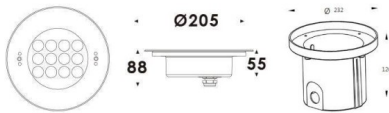

Pool

Lavov underwater fixture from the family Pool with a power of 33W. And a beam angle of 20°. Degree of protection IP68. Made in Stainless steel 316L body, tempered front glass, black ABS mounting sleeve. Not include driver.

Scheme

Item code	86.OU01.3011.07
Product type	Outdoor
Category	Underwater Luminaires
Family	Pool
Pictograms	

Product	
Real power (W)	33
Real luminous flux (Lm)	990
Beam angle (°)	20°
IP	68
Colour	Stainless steel
Chip Brand	OSRAM
Control gear included	no
Control gear	DRIVER EXCL
Light source	LED
Type of LED	12x3W EPISTAR
Average life time (h)	50000h L80B10
Colour temperature (K)	RGB 3 in 1
CRI	>80
IK	IK08