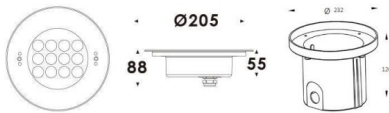

Pool

Lavov underwater fixture from the family Pool with a power of 33W. And a beam angle of 20°. Degree of protection IP68. Made in Stainless steel 316L body, tempered front glass, black ABS mounting sleeve. Not include driver.

Item code	86.OU01.3011.07
Product type	Outdoor
Category	Underwater Luminaires
Family	Pool

Pictograms

Scheme

Product	
Real power (W)	33
Real luminous flux (Lm)	990
Beam angle (°)	20°
IP	68
Colour	Stainless steel
Chip Brand	OSRAM
Control gear included	no
Light source	LED
Type of LED	12x3W EPISTAR
Average life time (h)	50000h L80B10
Colour temperature (K)	RGB 3 in 1
CRI	>80
IK	IK05