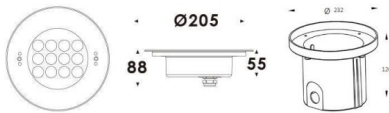

Pool

Lavov underwater fixture from the family Pool with a power of 33W. And a beam angle of 40°. Degree of protection IP68. Made in Stainless steel 316L body, tempered front glass, black ABS mounting sleeve. Not include driver.

Item code	86.OU01.3021.07
Product type	Outdoor
Category	Underwater Luminaires
Family	Pool

Pictograms	
-------------------	------

Scheme

Product	
Real power (W)	33
Real luminous flux (Lm)	990
Beam angle (°)	40°
IP	68
Colour	Stainless steel
Chip Brand	OSRAM
Control gear included	no
Light source	LED
Type of LED	12x3W EPISTAR
Average life time (h)	50000h L80B10
Colour temperature (K)	RGB 3 in 1
CRI	>80
IK	IK05