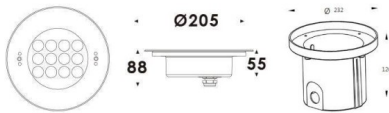

**Pool**

Lavov underwater fixture from the family Pool with a power of 33W. And a beam angle of 40°. Degree of protection IP68. Made in Stainless steel 316L body, tempered front glass, black ABS mounting sleeve. Not include driver.

**Scheme**

<b>Item code</b>	<b>86.OU01.3021.07</b>
<b>Product type</b>	<b>Outdoor</b>
<b>Category</b>	<b>Underwater Luminaires</b>
<b>Family</b>	<b>Pool</b>
<b>Pictograms</b>	

<b>Product</b>	
<b>Real power (W)</b>	<b>33</b>
<b>Real luminous flux (Lm)</b>	<b>990</b>
<b>Beam angle (°)</b>	<b>40°</b>
<b>IP</b>	<b>68</b>
<b>Colour</b>	<b>Stainless steel</b>
<b>Chip Brand</b>	<b>OSRAM</b>
<b>Control gear included</b>	<b>no</b>
<b>Control gear</b>	<b>DRIVER EXCL</b>
<b>Light source</b>	<b>LED</b>
<b>Type of LED</b>	<b>12x3W EPISTAR</b>
<b>Average life time (h)</b>	<b>50000h L80B10</b>
<b>Colour temperature (K)</b>	<b>RGB 3 in 1</b>
<b>CRI</b>	<b>&gt;80</b>
<b>IK</b>	<b>IK08</b>