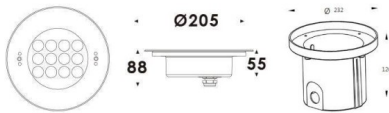

Pool

Lavov underwater fixture from the family Pool with a power of 33W. And a beam angle of 40°. Degree of protection IP68. Made in Stainless steel 316L body, tempered front glass, black ABS mounting sleeve. Not include driver.

Scheme

Item code	86.OU01.3021.07
Product type	Outdoor
Category	Underwater Luminaires
Family	Pool
Pictograms	

Product	
Real power (W)	33
Real luminous flux (Lm)	990
Beam angle (°)	40°
IP	68
Colour	Stainless steel
Chip Brand	OSRAM
Control gear included	no
Control gear	DC24V DRIVER EXCL
Light source	LED
Type of LED	12x3W EPISTAR
Average life time (h)	50000h L80B10
Colour temperature (K)	RGB 3 in 1
CRI	>80
IK	IK08