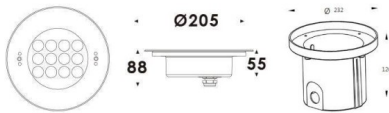

Pool

Lavov underwater fixture from the family Pool with a power of 33W. And a beam angle of 40°. Degree of protection IP68. Made in Stainless steel 316L body, tempered front glass, black ABS mounting sleeve. Not include driver.

Scheme

Item code	86.OU01.3021.07
Product type	Outdoor
Category	Underwater Luminaires
Family	Pool
Pictograms	

Product	
Real power (W)	33
Real luminous flux (Lm)	990
Beam angle (&ordm;)	40o
IP	68
Colour	Stainless steel
Chip Brand	OSRAM
Control gear included	no
Light source	LED
Type of LED	12x3W EPISTAR
Average life time (h)	50000h L80B10
Colour temperature (K)	RGB 3 in 1
CRI	>80
IK	IK05