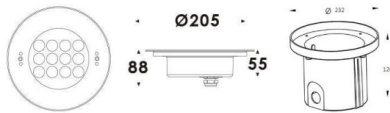

Pool

Lavov underwater fixture from the family Pool with a power of 33W. And a beam angle of 60°. Degree of protection IP68. Made in Stainless steel 316L body, tempered front glass, black ABS mounting sleeve. Not include driver.

Scheme

Item code	86.OU01.3031.07
Product type	Outdoor
Category	Underwater Luminaires
Family	Pool
Pictograms	

Product	
Real power (W)	33
Real luminous flux (Lm)	990
Beam angle (°)	60°
IP	68
Colour	Stainless steel
Chip Brand	OSRAM
Control gear included	no
Control gear	DC24V DRIVER EXCL
Light source	LED
Type of LED	12x3W EPISTAR
Average life time (h)	50000h L80B10
Colour temperature (K)	RGB 3 in 1
CRI	>80
IK	IK08