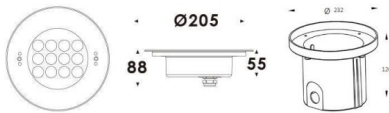

Pool

Lavov underwater fixture from the family Pool with a power of 33W. And a beam angle of 60°. Degree of protection IP68. Made in Stainless steel 316L body, tempered front glass, black ABS mounting sleeve. Not include driver.

Item code	86.OU01.3031.07
Product type	Outdoor
Category	Underwater Luminaires
Family	Pool

Pictograms

Scheme

Product	
Real power (W)	33
Real luminous flux (Lm)	990
Beam angle (°)	60°
IP	68
Colour	Stainless steel
Chip Brand	OSRAM
Control gear included	no
Light source	LED
Type of LED	12x3W EPISTAR
Average life time (h)	50000h L80B10
Colour temperature (K)	RGB 3 in 1
CRI	>80
IK	IK05