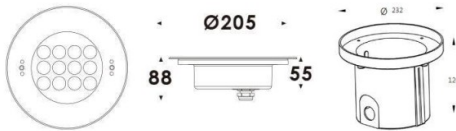

Pool

Lavov underwater fixture from the family Pool with a power of 33W. And a beam angle of 60°. Degree of protection IP68. Made in Stainless steel 316L body, tempered front glass, black ABS mounting sleeve. Not include driver.

Item code	86.OU01.3031.07
Product type	Outdoor
Category	Underwater Luminaires
Family	Pool
Pictograms	

Scheme

Product	
Real power (W)	33
Real luminous flux (Lm)	990
Beam angle (°)	60°
IP	68
Colour	Stainless steel
Chip Brand	OSRAM
Control gear included	no
Light source	LED
Type of LED	12x3W EPISTAR
Average life time (h)	50000h L80B10
Colour temperature (K)	RGB 3 in 1
CRI	>80
IK	IK05