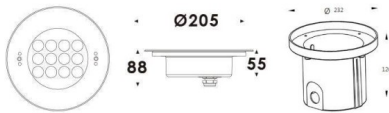

**Pool**

Lavov underwater fixture from the family Pool with a power of 33W. And a beam angle of 60°. Degree of protection IP68. Made in Stainless steel 316L body, tempered front glass, black ABS mounting sleeve. Not include driver.

**Scheme**

<b>Item code</b>	<b>86.OU01.3031.07</b>
<b>Product type</b>	<b>Outdoor</b>
<b>Category</b>	<b>Underwater Luminaires</b>
<b>Family</b>	<b>Pool</b>
<b>Pictograms</b>	

<b>Product</b>	
<b>Real power (W)</b>	<b>33</b>
<b>Real luminous flux (Lm)</b>	<b>990</b>
<b>Beam angle (&amp;ordm;)</b>	<b>60o</b>
<b>IP</b>	<b>68</b>
<b>Colour</b>	<b>Stainless steel</b>
<b>Chip Brand</b>	<b>OSRAM</b>
<b>Control gear included</b>	<b>no</b>
<b>Light source</b>	<b>LED</b>
<b>Type of LED</b>	<b>12x3W EPISTAR</b>
<b>Average life time (h)</b>	<b>50000h L80B10</b>
<b>Colour temperature (K)</b>	<b>RGB 3 in 1</b>
<b>CRI</b>	<b>&gt;80</b>
<b>IK</b>	<b>IK05</b>