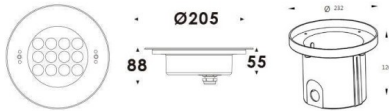

Pool

Lavov underwater fixture from the family Pool with a power of 33W. And a beam angle of 60°. Degree of protection IP68. Made in Stainless steel 316L body, tempered front glass, black ABS mounting sleeve. Not include driver.

Scheme

| | |
|---------------------|------------------------------|
| Item code | 86.OU01.3031.07 |
| Product type | Outdoor |
| Category | Underwater Luminaires |
| Family | Pool |
| Pictograms | |

| | |
|--------------------------------|------------------------|
| Product | |
| Real power (W) | 33 |
| Real luminous flux (Lm) | 990 |
| Beam angle (°) | 60° |
| IP | 68 |
| Colour | Stainless steel |
| Chip Brand | OSRAM |
| Control gear included | no |
| Control gear | DRIVER EXCL |
| Light source | LED |
| Type of LED | 12x3W EPISTAR |
| Average life time (h) | 50000h L80B10 |
| Colour temperature (K) | RGB 3 in 1 |
| CRI | >80 |
| IK | IK08 |