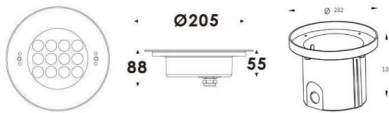

Pool

Lavov underwater fixture from the family Pool with a power of 24,8W. And a beam angle of 15o. Degree of protection IP68. Made in Stainless steel 316L body, tempered front glass, black ABS mounting sleeve. Not include driver.

Item code	86.OU01.3311.07
Product type	Outdoor
Category	Underwater Luminaires
Family	Pool

Pictograms

Scheme

Product	
Real power (W)	24.8
Real luminous flux (Lm)	2501.08
Beam angle (°)	15o
IP	68
Colour	Stainless steel
Chip Brand	OSRAM
Control gear included	no
Light source	LED
Type of LED	12x2W OSRAM
Average life time (h)	50000h L80B10
Colour temperature (K)	3000K
CRI	>80
IK	IK05