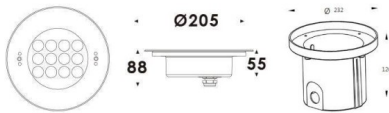

Pool

Lavov underwater fixture from the family Pool with a power of 24.8W. And a beam angle of 15°.Degree of protection IP68. Made in Stainless steel 316L body, tempered front glass, black ABS mounting sleeve.Not include driver.

Scheme

Item code	86.OU01.3311.07
Product type	Outdoor
Category	Underwater Luminaires
Family	Pool
Pictograms	

Product	
Real power (W)	24.8
Real luminous flux (Lm)	2501.08
Beam angle (°)	15°
IP	68
Colour	Stainless steel
Chip Brand	OSRAM
Control gear included	no
Control gear	DRIVER EXCL
Light source	LED
Type of LED	12x2W OSRAM
Average life time (h)	50000h L80B10
Colour temperature (K)	3000K
CRI	>80
IK	IK08