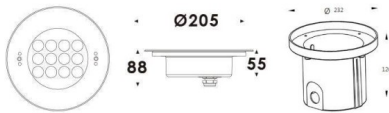

Pool

Lavov underwater fixture from the family Pool with a power of 24,8W. And a beam angle of 15°.Degree of protection IP68. Made in Stainless steel 316L body, tempered front glass, black ABS mounting sleeve.Not include driver.

Scheme

Item code	86.OU01.3311.07
Product type	Outdoor
Category	Underwater Luminaires
Family	Pool
Pictograms	

Product	
Real power (W)	24.8
Real luminous flux (Lm)	2501.08
Beam angle (°)	15°
IP	68
Colour	Stainless steel
Chip Brand	OSRAM
Control gear included	no
Control gear	DC24V DRIVER EXCL
Light source	LED
Type of LED	12x2W OSRAM
Average life time (h)	50000h L80B10
Colour temperature (K)	3000K
CRI	>80
IK	IK08