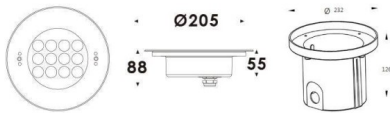

Pool

Lavov underwater fixture from the family Pool with a power of 24,8W. And a beam angle of 15°. Degree of protection IP68. Made in Stainless steel 316L body, tempered front glass, black ABS mounting sleeve. Not include driver.

Scheme

Item code	86.OU01.3311.07
Product type	Outdoor
Category	Underwater Luminaires
Family	Pool
Pictograms	

Product	
Real power (W)	24.8
Real luminous flux (Lm)	2501.08
Beam angle (&ordm;)	15°
IP	68
Colour	Stainless steel
Chip Brand	OSRAM
Control gear included	no
Light source	LED
Type of LED	12x2W OSRAM
Average life time (h)	50000h L80B10
Colour temperature (K)	3000K
CRI	>80
IK	IK05