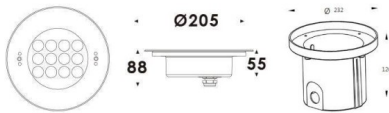

Pool

Lavov underwater fixture from the family Pool with a power of 24,8W. And a beam angle of 40°.Degree of protection IP68. Made in Stainless steel 316L body, tempered front glass, black ABS mounting sleeve.Not include driver.

Scheme

Item code	86.OU01.3321.07
Product type	Outdoor
Category	Underwater Luminaires
Family	Pool
Pictograms	

Product	
Real power (W)	24.8
Real luminous flux (Lm)	2186
Beam angle (°)	40°
IP	68
Colour	Stainless steel
Chip Brand	OSRAM
Control gear included	no
Control gear	DC24V DRIVER EXCL
Light source	LED
Type of LED	12x2W OSRAM
Average life time (h)	50000h L80B10
Colour temperature (K)	3000K
CRI	>80
IK	IK08