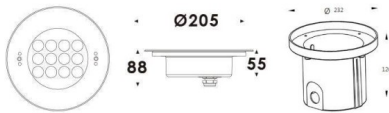

**Pool**

Lavov underwater fixture from the family Pool with a power of 24,8W. And a beam angle of 40°.Degree of protection IP68. Made in Stainless steel 316L body, tempered front glass, black ABS mounting sleeve.Not include driver.

**Scheme**

<b>Item code</b>	<b>86.OU01.3321.07</b>
<b>Product type</b>	<b>Outdoor</b>
<b>Category</b>	<b>Underwater Luminaires</b>
<b>Family</b>	<b>Pool</b>
<b>Pictograms</b>	

<b>Product</b>	
<b>Real power (W)</b>	<b>24.8</b>
<b>Real luminous flux (Lm)</b>	<b>2186</b>
<b>Beam angle (°)</b>	<b>40°</b>
<b>IP</b>	<b>68</b>
<b>Colour</b>	<b>Stainless steel</b>
<b>Chip Brand</b>	<b>OSRAM</b>
<b>Control gear included</b>	<b>no</b>
<b>Control gear</b>	<b>DRIVER EXCL</b>
<b>Light source</b>	<b>LED</b>
<b>Type of LED</b>	<b>12x2W OSRAM</b>
<b>Average life time (h)</b>	<b>50000h L80B10</b>
<b>Colour temperature (K)</b>	<b>3000K</b>
<b>CRI</b>	<b>&gt;80</b>
<b>IK</b>	<b>IK08</b>