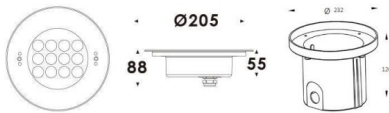

**Pool**

Lavov underwater fixture from the family Pool with a power of 24,8W. And a beam angle of 40°. Degree of protection IP68. Made in Stainless steel 316L body, tempered front glass, black ABS mounting sleeve. Not include driver.

<b>Product</b>	
<b>Real power (W)</b>	<b>24.8</b>
<b>Real luminous flux (Lm)</b>	<b>2185.8719999999998</b>
<b>Beam angle (°)</b>	<b>40°</b>
<b>IP</b>	<b>68</b>
<b>Colour</b>	<b>Stainless steel</b>
<b>Chip Brand</b>	<b>OSRAM</b>
<b>Control gear included</b>	<b>no</b>
<b>Light source</b>	<b>LED</b>
<b>Type of LED</b>	<b>12x2W OSRAM</b>
<b>Average life time (h)</b>	<b>50000h L80B10</b>
<b>Colour temperature (K)</b>	<b>3000K</b>
<b>CRI</b>	<b>&gt;80</b>
<b>IK</b>	<b>IK05</b>