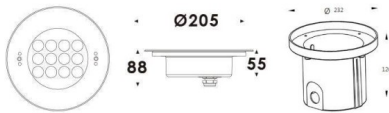

Pool

Lavov underwater fixture from the family Pool with a power of 24,8W. And a beam angle of 40°. Degree of protection IP68. Made in Stainless steel 316L body, tempered front glass, black ABS mounting sleeve. Not include driver.

Scheme

| | |
|---------------------|------------------------------|
| Item code | 86.OU01.3321.07 |
| Product type | Outdoor |
| Category | Underwater Luminaires |
| Family | Pool |
| Pictograms | |

| | |
|--------------------------------|------------------------|
| Product | |
| Real power (W) | 24.8 |
| Real luminous flux (Lm) | 2185.872 |
| Beam angle (&ordm;) | 40o |
| IP | 68 |
| Colour | Stainless steel |
| Chip Brand | OSRAM |
| Control gear included | no |
| Light source | LED |
| Type of LED | 12x2W OSRAM |
| Average life time (h) | 50000h L80B10 |
| Colour temperature (K) | 3000K |
| CRI | >80 |
| IK | IK05 |