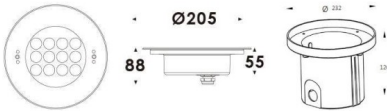

Pool

Lavov underwater fixture from the family Pool with a power of 24.8W. And a beam angle of 60°.Degree of protection IP68. Made in Stainless steel 316L body, tempered front glass, black ABS mounting sleeve.Not include driver.

Scheme

Item code	86.OU01.3331.07
Product type	Outdoor
Category	Underwater Luminaires
Family	Pool

Pictograms	

Product	
Real power (W)	24.8
Real luminous flux (Lm)	2103.04
Beam angle (°)	60°
IP	68
Colour	Stainless steel
Chip Brand	OSRAM
Control gear included	no
Control gear	DRIVER EXCL
Light source	LED
Type of LED	12x2W OSRAM
Average life time (h)	50000h L80B10
Colour temperature (K)	3000K
CRI	>80
IK	IK05