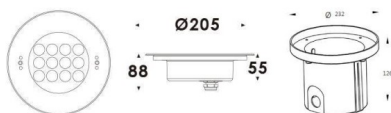

Pool

Lavov underwater fixture from the family Pool with a power of 24,8W. And a beam angle of 60°.Degree of protection IP68. Made in Stainless steel 316L body, tempered front glass, black ABS mounting sleeve.Not include driver.

Item code	86.OU01.3331.07
Product type	Outdoor
Category	Underwater Luminaires
Family	Pool

Pictograms

	50 60 Hz		CRI 80	SDCM 3
CE		IK 05		

Scheme

Product	
Real power (W)	24.8
Real luminous flux (Lm)	2103.04
Beam angle (°)	60°
IP	68
Colour	Stainless steel
Chip Brand	OSRAM
Control gear included	no
Control gear	DC24V DRIVER EXCL
Light source	LED
Type of LED	12x2W OSRAM
Average life time (h)	50000h L80B10
Colour temperature (K)	3000K
CRI	>80
IK	IK05