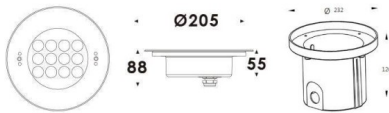

**Pool**

Lavov underwater fixture from the family Pool with a power of 24,8W. And a beam angle of 60°. Degree of protection IP68. Made in Stainless steel 316L body, tempered front glass, black ABS mounting sleeve. Not include driver.

**Scheme**

<b>Item code</b>	<b>86.OU01.3331.07</b>
<b>Product type</b>	<b>Outdoor</b>
<b>Category</b>	<b>Underwater Luminaires</b>
<b>Family</b>	<b>Pool</b>
<b>Pictograms</b>	

<b>Product</b>	
<b>Real power (W)</b>	<b>24.8</b>
<b>Real luminous flux (Lm)</b>	<b>2103.04</b>
<b>Beam angle (&amp;ordm;)</b>	<b>60o</b>
<b>IP</b>	<b>68</b>
<b>Colour</b>	<b>Stainless steel</b>
<b>Chip Brand</b>	<b>OSRAM</b>
<b>Control gear included</b>	<b>no</b>
<b>Light source</b>	<b>LED</b>
<b>Type of LED</b>	<b>12x2W OSRAM</b>
<b>Average life time (h)</b>	<b>50000h L80B10</b>
<b>Colour temperature (K)</b>	<b>3000K</b>
<b>CRI</b>	<b>&gt;80</b>
<b>IK</b>	<b>IK05</b>