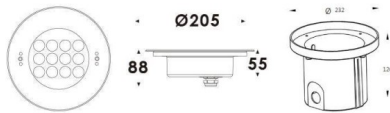

Pool

Lavov underwater fixture from the family Pool with a power of 24,8W. And a beam angle of 60°. Degree of protection IP68. Made in Stainless steel 316L body, tempered front glass, black ABS mounting sleeve. Not include driver.

Item code	86.OU01.3331.07
Product type	Outdoor
Category	Underwater Luminaires
Family	Pool

Pictograms

Scheme

Product	
Real power (W)	24.8
Real luminous flux (Lm)	2103.04
Beam angle (°)	60°
IP	68
Colour	Stainless steel
Chip Brand	OSRAM
Control gear included	no
Light source	LED
Type of LED	12x2W OSRAM
Average life time (h)	50000h L80B10
Colour temperature (K)	3000K
CRI	>80
IK	IK05