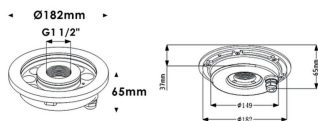

Fountain

Lavov underwater fixture from the family Fountain with a power of 27,3W. And a beam angle of 24°.Degree of protection IP68. Made in Stainless steel 316L body, tempered front glass, black ABS mounting sleeve.Not include driver.

Item code	86.OU02.1011.07
Product type	Outdoor
Category	Underwater Luminaires
Family	Fountain

Pictograms	

Scheme

Product	
Real power (W)	27.3
Real luminous flux (Lm)	819
Beam angle (°)	24°
IP	68
Colour	Stainless steel
Chip Brand	OSRAM
Control gear included	no
Light source	LED
Type of LED	9*3W EPISTAR
Average life time (h)	50000h L80B10
Colour temperature (K)	RGB 3 in 1
CRI	>80
IK	IK06