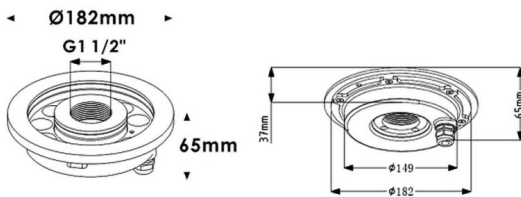

Fountain

Lavov underwater fixture from the family Fountain with a power of 27,3W. And a beam angle of 24°.Degree of protection IP68. Made in Stainless steel 316L body, tempered front glass, black ABS mounting sleeve.Not include driver.

Item code	86.OU02.1011.07
Product type	Outdoor
Category	Underwater Luminaires
Family	Fountain

Pictograms

Scheme

Product	
Real power (W)	27.3
Real luminous flux (Lm)	819
Beam angle (&ordm;)	24°
IP	68
Colour	Stainless steel
Chip Brand	OSRAM
Control gear included	no
Light source	LED
Type of LED	9*3W EPISTAR
Average life time (h)	50000h L80B10
Colour teperature (K)	RGB 3 in 1
CRI	>80
IK	IK06