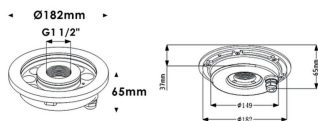

Fountain

Lavov underwater fixture from the family Fountain with a power of 27,3W. And a beam angle of 24°.Degree of protection IP68. Made in Stainless steel 316L body, tempered front glass, black ABS mounting sleeve.Not include driver.

Item code	86.OU02.1011.07
Product type	Outdoor
Category	Underwater Luminaires
Family	Fountain

Pictograms

	50 60 Hz	 850°	CRI 80	SDCM 3
CE		IK 05		

Scheme

Product	
Real power (W)	27.3
Real luminous flux (Lm)	819
Beam angle (°)	24°
IP	68
Colour	Stainless steel
Chip Brand	OSRAM
Control gear included	no
Light source	LED
Type of LED	9*3W EPISTAR
Average life time (h)	50000h L80B10
Colour temperature (K)	RGB 3 in 1
CRI	>80
IK	IK06