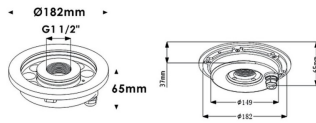

Fountain

Lavov underwater fixture from the family Fountain with a power of 27,3W. And a beam angle of 24°.Degree of protection IP68. Made in Stainless steel 316L body, tempered front glass, black ABS mounting sleeve.Not include driver.

Item code	86.OU02.1011.07
Product type	Outdoor
Category	Underwater Luminaires
Family	Fountain

Pictograms

Scheme

Product

Real power (W)	27.3
Real luminous flux (Lm)	819
Beam angle (°)	24°
IP	68
Colour	Stainless steel
Chip Brand	OSRAM
Control gear included	no
Light source	LED
Type of LED	9*3W EPISTAR
Average life time (h)	50000h L80B10
Colour temperature (K)	RGB 3 in 1
CRI	>80
IK	IK06