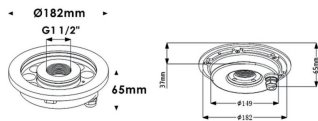

Fountain

Lavov underwater fixture from the family Fountain with a power of 27,3W. And a beam angle of 24°.Degree of protection IP68.

Made in Stainless steel 316L body, tempered front glass, black ABS mounting sleeve.Not include driver.

Item code	86.OU02.1011.07
Product type	Outdoor
Category	Underwater Luminaires
Family	Fountain

Pictograms	

Scheme

Product	
Real power (W)	27.3
Real luminous flux (Lm)	819
Beam angle (°)	24°
IP	68
Colour	Stainless steel
Chip Brand	OSRAM
Control gear included	no
Light source	LED
Type of LED	9*3W EPISTAR
Average life time (h)	50000h L80B10
Colour temperature (K)	RGB 3 in 1
CRI	>80
IK	IK06