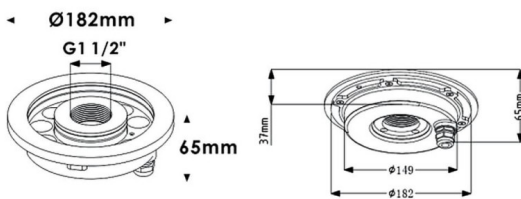

### Fountain

Lavov underwater fixture from the family Fountain with a power of 27,3W. And a beam angle of 24°.Degree of protection IP68. Made in Stainless steel 316L body, tempered front glass, black ABS mounting sleeve.Not include driver.

### Scheme

Product	
Real power (W)	27.3
Real luminous flux (Lm)	819
Beam angle (°)	24°
IP	68
Colour	Stainless steel
Chip Brand	OSRAM
Control gear included	no
Light source	LED
Type of LED	9*3W EPISTAR
Average life time (h)	50000h L80B10
Colour temperature (K)	RGB 3 in 1
CRI	>80
IK	IK06