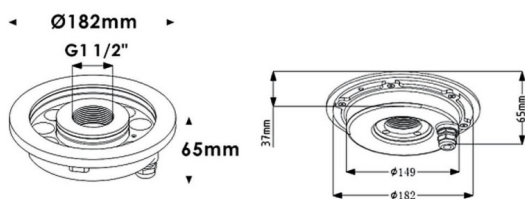

Fountain

Lavov underwater fixture from the family Fountain with a power of 27,3W. And a beam angle of 24°.Degree of protection IP68. Made in Stainless steel 316L body, tempered front glass, black ABS mounting sleeve.Not include driver.

Scheme

Item code	86.OU02.1011.07				
Product type	Outdoor				
Category	Underwater Luminaires				
Family	Fountain				
Pictograms					

Product	
Real power (W)	27.3
Real luminous flux (Lm)	819
Beam angle (°)	24°
IP	68
Colour	Stainless steel
Chip Brand	OSRAM
Control gear included	no
Light source	LED
Type of LED	9*3W EPISTAR
Average life time (h)	50000h L80B10
Colour temperature (K)	RGB 3 in 1
CRI	>80
IK	IK06