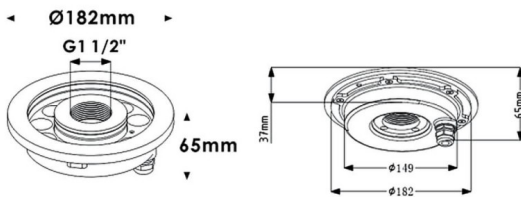

Fountain

Lavov underwater fixture from the family Fountain with a power of 27,3W. And a beam angle of 24°.Degree of protection IP68. Made in Stainless steel 316L body, tempered front glass, black ABS mounting sleeve.Not include driver.

Scheme

| | |
|--------------|-----------------------|
| Item code | 86.OU02.1011.07 |
| Product type | Outdoor |
| Category | Underwater Luminaires |
| Family | Fountain |
| Pictograms | |

| | |
|-------------------------|-----------------|
| Product | |
| Real power (W) | 27.3 |
| Real luminous flux (Lm) | 819 |
| Beam angle (°) | 24° |
| IP | 68 |
| Colour | Stainless steel |
| Chip Brand | OSRAM |
| Control gear included | no |
| Control gear | DRIVER EXCL |
| Light source | LED |
| Type of LED | 9*3W EPISTAR |
| Average life time (h) | 50000h L80B10 |
| Colour temperature (K) | RGB 3 in 1 |
| CRI | >80 |
| IK | IK08 |