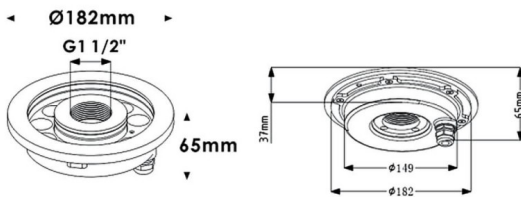

Fountain

Lavov underwater fixture from the family Fountain with a power of 27,3W. And a beam angle of 36°.Degree of protection IP68. Made in Stainless steel 316L body, tempered front glass, black ABS mounting sleeve.Not include driver.

Scheme

Item code	86.OU02.1021.07				
Product type	Outdoor				
Category	Underwater Luminaires				
Family	Fountain				
Pictograms					

Product	
Real power (W)	27.3
Real luminous flux (Lm)	819
Beam angle (°)	36°
IP	68
Colour	Stainless steel
Chip Brand	OSRAM
Control gear included	no
Control gear	DRIVER EXCL
Light source	LED
Type of LED	9*3W EPISTAR
Average life time (h)	50000h L80B10
Colour temperature (K)	RGB 3 in 1
CRI	>80
IK	IK08