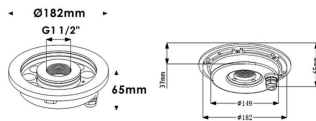

Fountain

Lavov underwater fixture from the family Fountain with a power of 27,3W. And a beam angle of 36°.Degree of protection IP68.

Made in Stainless steel 316L body, tempered front glass, black ABS mounting sleeve.Not include driver.

Item code	86.OU02.1021.07
Product type	Outdoor
Category	Underwater Luminaires
Family	Fountain

Pictograms	

Scheme

Product	
Real power (W)	27.3
Real luminous flux (Lm)	819
Beam angle (°)	36°
IP	68
Colour	Stainless steel
Chip Brand	OSRAM
Control gear included	no
Light source	LED
Type of LED	9*3W EPISTAR
Average life time (h)	50000h L80B10
Colour temperature (K)	RGB 3 in 1
CRI	>80
IK	IK06