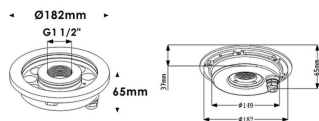

Fountain

Lavov underwater fixture from the family Fountain with a power of 27,3W. And a beam angle of 36°.Degree of protection IP68. Made in Stainless steel 316L body, tempered front glass, black ABS mounting sleeve.Not include driver.

Item code	86.OU02.1021.07
Product type	Outdoor
Category	Underwater Luminaires
Family	Fountain

Pictograms

	50 60 Hz		CRI 80	SDCM 3
		IK 05		

Scheme

Product	
Real power (W)	27.3
Real luminous flux (Lm)	819
Beam angle (°)	36°
IP	68
Colour	Stainless steel
Chip Brand	OSRAM
Control gear included	no
Light source	LED
Type of LED	9*3W EPISTAR
Average life time (h)	50000h L80B10
Colour temperature (K)	RGB 3 in 1
CRI	>80
IK	IK06