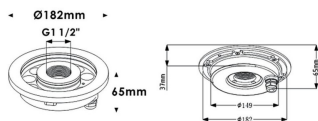

**Fountain**

Lavov underwater fixture from the family Fountain with a power of 27,3W. And a beam angle of 36°.Degree of protection IP68. Made in Stainless steel 316L body, tempered front glass, black ABS mounting sleeve.Not include driver.

<b>Item code</b>	<b>86.OU02.1021.07</b>
<b>Product type</b>	<b>Outdoor</b>
<b>Category</b>	<b>Underwater Luminaires</b>
<b>Family</b>	<b>Fountain</b>

<b>Pictograms</b>	

**Scheme**

<b>Product</b>	
<b>Real power (W)</b>	<b>27.3</b>
<b>Real luminous flux (Lm)</b>	<b>819</b>
<b>Beam angle (°)</b>	<b>36°</b>
<b>IP</b>	<b>68</b>
<b>Colour</b>	<b>Stainless steel</b>
<b>Chip Brand</b>	<b>OSRAM</b>
<b>Control gear included</b>	<b>no</b>
<b>Light source</b>	<b>LED</b>
<b>Type of LED</b>	<b>9*3W EPISTAR</b>
<b>Average life time (h)</b>	<b>50000h L80B10</b>
<b>Colour temperature (K)</b>	<b>RGB 3 in 1</b>
<b>CRI</b>	<b>&gt;80</b>
<b>IK</b>	<b>IK06</b>