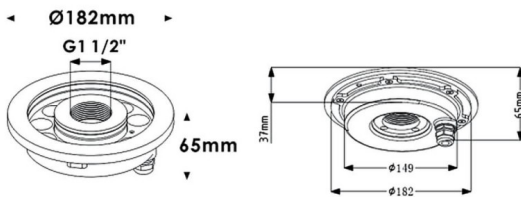

Fountain

Lavov underwater fixture from the family Fountain with a power of 27,3W. And a beam angle of 36°.Degree of protection IP68.

Made in Stainless steel 316L body, tempered front glass, black ABS mounting sleeve.Not include driver.

Scheme

Item code	86.OU02.1021.07				
Product type	Outdoor				
Category	Underwater Luminaires				
Family	Fountain				
Pictograms					

Product	
Real power (W)	27.3
Real luminous flux (Lm)	819
Beam angle (°)	36°
IP	68
Colour	Stainless steel
Chip Brand	OSRAM
Control gear included	no
Control gear	DRIVER EXCL
Light source	LED
Type of LED	9*3W EPISTAR
Average life time (h)	50000h L80B10
Colour temperature (K)	RGB 3 in 1
CRI	>80
IK	IK08