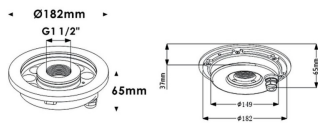

Fountain

Lavov underwater fixture from the family Fountain with a power of 27,3W. And a beam angle of 36°.Degree of protection IP68. Made in Stainless steel 316L body, tempered front glass, black ABS mounting sleeve.Not include driver.

Item code	86.OU02.1021.07
Product type	Outdoor
Category	Underwater Luminaires
Family	Fountain

Pictograms

Scheme

Product	
Real power (W)	27.3
Real luminous flux (Lm)	819
Beam angle (°)	36°
IP	68
Colour	Stainless steel
Chip Brand	OSRAM
Control gear included	no
Light source	LED
Type of LED	9*3W EPISTAR
Average life time (h)	50000h L80B10
Colour temperature (K)	RGB 3 in 1
CRI	>80
IK	IK06