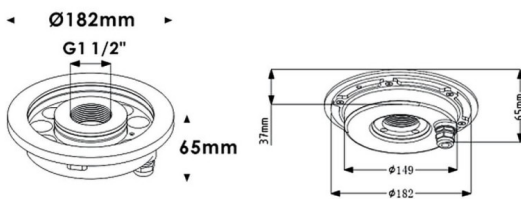

Fountain

Lavov underwater fixture from the family Fountain with a power of 27,3W. And a beam angle of 36°.Degree of protection IP68. Made in Stainless steel 316L body, tempered front glass, black ABS mounting sleeve.Not include driver.

| | |
|---------------------|------------------------------|
| Item code | 86.OU02.1021.07 |
| Product type | Outdoor |
| Category | Underwater Luminaires |
| Family | Fountain |

Pictograms

| | | | | |
|--|--|--|--|--|
| | | | | |
| | | | | |

Scheme

| | |
|--------------------------------|------------------------|
| Product | |
| Real power (W) | 27.3 |
| Real luminous flux (Lm) | 819 |
| Beam angle (&ordm;) | 36° |
| IP | 68 |
| Colour | Stainless steel |
| Chip Brand | OSRAM |
| Control gear included | no |
| Light source | LED |
| Type of LED | 9*3W EPISTAR |
| Average life time (h) | 50000h L80B10 |
| Colour temperature (K) | RGB 3 in 1 |
| CRI | >80 |
| IK | IK06 |