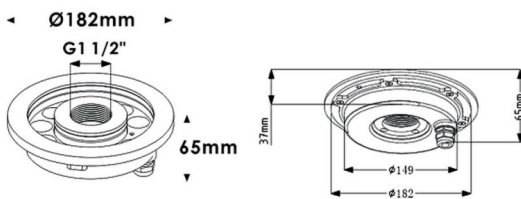

Fountain

Lavov underwater fixture from the family Fountain with a power of 27,3W. And a beam angle of 60°.Degree of protection IP68. Made in Stainless steel 316L body, tempered front glass, black ABS mounting sleeve.Not include driver.

Item code	86.OU02.1031.07
Product type	Outdoor
Category	Underwater Luminaires
Family	Fountain

Pictograms

Scheme

Product	
Real power (W)	27.3
Real luminous flux (Lm)	819
Beam angle (º)	60°
IP	68
Colour	Stainless steel
Chip Brand	OSRAM
Control gear included	no
Light source	LED
Type of LED	9*3W EPISTAR
Average life time (h)	50000h L80B10
Colour temperature (K)	RGB 3 in 1
CRI	>80
IK	IK06