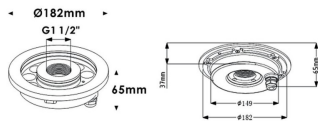

Fountain

Lavov underwater fixture from the family Fountain with a power of 27,3W. And a beam angle of 60°.Degree of protection IP68.

Made in Stainless steel 316L body, tempered front glass, black ABS mounting sleeve.Not include driver.

Item code	86.OU02.1031.07
Product type	Outdoor
Category	Underwater Luminaires
Family	Fountain

Pictograms	

Scheme

Product	
Real power (W)	27.3
Real luminous flux (Lm)	819
Beam angle (°)	60°
IP	68
Colour	Stainless steel
Chip Brand	OSRAM
Control gear included	no
Light source	LED
Type of LED	9*3W EPISTAR
Average life time (h)	50000h L80B10
Colour temperature (K)	RGB 3 in 1
CRI	>80
IK	IK06