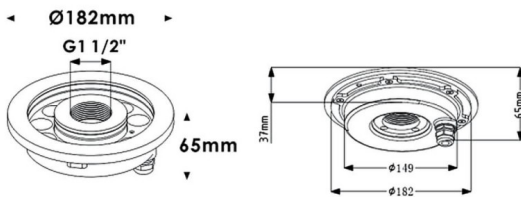

Fountain

Lavov underwater fixture from the family Fountain with a power of 27,3W. And a beam angle of 60°.Degree of protection IP68. Made in Stainless steel 316L body, tempered front glass, black ABS mounting sleeve.Not include driver.

Scheme

Item code	86.OU02.1031.07				
Product type	Outdoor				
Category	Underwater Luminaires				
Family	Fountain				
Pictograms					

Product	
Real power (W)	27.3
Real luminous flux (Lm)	819
Beam angle (°)	60°
IP	68
Colour	Stainless steel
Chip Brand	OSRAM
Control gear included	no
Control gear	DRIVER EXCL
Light source	LED
Type of LED	9*3W EPISTAR
Average life time (h)	50000h L80B10
Colour temperature (K)	RGB 3 in 1
CRI	>80
IK	IK06