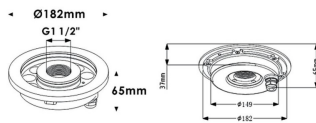

Fountain

Lavov underwater fixture from the family Fountain with a power of 27,3W. And a beam angle of 60°.Degree of protection IP68. Made in Stainless steel 316L body, tempered front glass, black ABS mounting sleeve.Not include driver.

Item code	86.OU02.1031.07
Product type	Outdoor
Category	Underwater Luminaires
Family	Fountain

Pictograms

Scheme

Product

Real power (W)	27.3
Real luminous flux (Lm)	819
Beam angle (°)	60°
IP	68
Colour	Stainless steel
Chip Brand	OSRAM
Control gear included	no
Light source	LED
Type of LED	9*3W EPISTAR
Average life time (h)	50000h L80B10
Colour temperature (K)	RGB 3 in 1
CRI	>80
IK	IK06