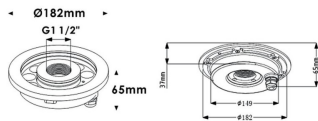

Fountain

Lavov underwater fixture from the family Fountain with a power of 27,3W. And a beam angle of 60°.Degree of protection IP68. Made in Stainless steel 316L body, tempered front glass, black ABS mounting sleeve.Not include driver.

Item code	86.OU02.1031.07
Product type	Outdoor
Category	Underwater Luminaires
Family	Fountain

Pictograms

Scheme

Product	
Real power (W)	27.3
Real luminous flux (Lm)	819
Beam angle (°)	60°
IP	68
Colour	Stainless steel
Chip Brand	OSRAM
Control gear included	no
Light source	LED
Type of LED	9*3W EPISTAR
Average life time (h)	50000h L80B10
Colour temperature (K)	RGB 3 in 1
CRI	>80
IK	IK06