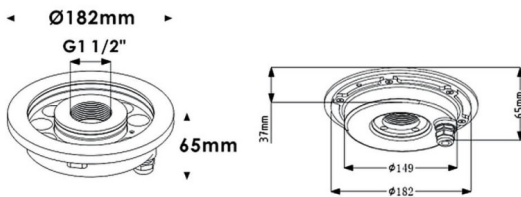

Fountain

Lavov underwater fixture from the family Fountain with a power of 18,2W. And a beam angle of 24°.Degree of protection IP68. Made in Stainless steel 316L body, tempered front glass, black ABS mounting sleeve.Not include driver.

Item code	86.OU02.1311.07
Product type	Outdoor
Category	Underwater Luminaires
Family	Fountain

Pictograms

Scheme

Product	
Real power (W)	18.2
Real luminous flux (Lm)	1835.47
Beam angle (º)	24°
IP	68
Colour	Stainless steel
Chip Brand	OSRAM
Control gear included	no
Light source	LED
Type of LED	9*2W OSRAM
Average life time (h)	50000h L80B10
Colour temperature (K)	3000K
CRI	>80
IK	IK06