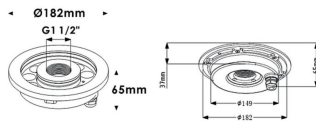

Fountain

Lavov underwater fixture from the family Fountain with a power of 18,2W. And a beam angle of 24°.Degree of protection IP68.

Made in Stainless steel 316L body, tempered front glass, black ABS mounting sleeve.Not include driver.

Item code	86.OU02.1311.07
Product type	Outdoor
Category	Underwater Luminaires
Family	Fountain

Pictograms	

Scheme

Product	
Real power (W)	18.2
Real luminous flux (Lm)	1835.47
Beam angle (°)	24°
IP	68
Colour	Stainless steel
Chip Brand	OSRAM
Control gear included	no
Light source	LED
Type of LED	9*2W OSRAM
Average life time (h)	50000h L80B10
Colour temperature (K)	3000K
CRI	>80
IK	IK06