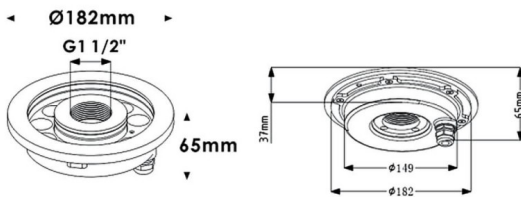

Fountain

Lavov underwater fixture from the family Fountain with a power of 18.2W. And a beam angle of 24°. Degree of protection IP68. Made in Stainless steel 316L body, tempered front glass, black ABS mounting sleeve. Not include driver.

Scheme

Item code	86.OU02.1311.07
Product type	Outdoor
Category	Underwater Luminaires
Family	Fountain
Pictograms	

Product	
Real power (W)	18.2
Real luminous flux (Lm)	1835.47
Beam angle (°)	24°
IP	68
Colour	Stainless steel
Chip Brand	OSRAM
Control gear included	no
Control gear	DRIVER EXCL
Light source	LED
Type of LED	9*2W OSRAM
Average life time (h)	50000h L80B10
Colour temperature (K)	3000K
CRI	>80
IK	IK08