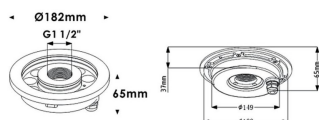

Fountain

Lavov underwater fixture from the family Fountain with a power of 18,2W. And a beam angle of 24°.Degree of protection IP68. Made in Stainless steel 316L body, tempered front glass, black ABS mounting sleeve.Not include driver.

Item code	86.OU02.1311.07
Product type	Outdoor
Category	Underwater Luminaires
Family	Fountain

Pictograms

	50 60 Hz		CRI 80	SDCM 3
		IK 05		

Scheme

Product	
Real power (W)	18.2
Real luminous flux (Lm)	1835.47
Beam angle (°)	24°
IP	68
Colour	Stainless steel
Chip Brand	OSRAM
Control gear included	no
Light source	LED
Type of LED	9*2W OSRAM
Average life time (h)	50000h L80B10
Colour temperature (K)	3000K
CRI	>80
IK	IK06