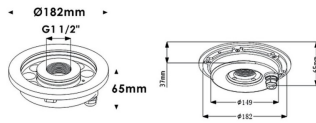

Fountain

Lavov underwater fixture from the family Fountain with a power of 18,2W. And a beam angle of 24°.Degree of protection IP68. Made in Stainless steel 316L body, tempered front glass, black ABS mounting sleeve.Not include driver.

Item code	86.OU02.1311.07
Product type	Outdoor
Category	Underwater Luminaires
Family	Fountain

Pictograms

Scheme

Product

Real power (W)	18.2
Real luminous flux (Lm)	1835.47
Beam angle (°)	24°
IP	68
Colour	Stainless steel
Chip Brand	OSRAM
Control gear included	no
Light source	LED
Type of LED	9*2W OSRAM
Average life time (h)	50000h L80B10
Colour temperature (K)	3000K
CRI	>80
IK	IK06