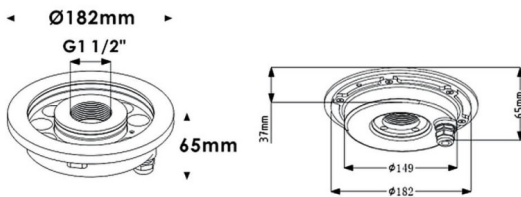

### Fountain

Lavov underwater fixture from the family Fountain with a power of 18,2W. And a beam angle of 36°.Degree of protection IP68. Made in Stainless steel 316L body, tempered front glass, black ABS mounting sleeve.Not include driver.

#### Scheme

Product	
Real power (W)	18.2
Real luminous flux (Lm)	1604.148
Beam angle (&ordm;)	36°
IP	68
Colour	Stainless steel
Chip Brand	OSRAM
Control gear included	no
Light source	LED
Type of LED	9*2W OSRAM
Average life time (h)	50000h L80B10
Colour temperature (K)	3000K
CRI	>80
IK	IK06