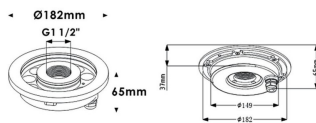

Fountain

Lavov underwater fixture from the family Fountain with a power of 18,2W. And a beam angle of 36°.Degree of protection IP68. Made in Stainless steel 316L body, tempered front glass, black ABS mounting sleeve.Not include driver.

Item code	86.OU02.1321.07
Product type	Outdoor
Category	Underwater Luminaires
Family	Fountain

Pictograms	

Scheme

Product	
Real power (W)	18.2
Real luminous flux (Lm)	1604.148
Beam angle (°)	36°
IP	68
Colour	Stainless steel
Chip Brand	OSRAM
Control gear included	no
Light source	LED
Type of LED	9*2W OSRAM
Average life time (h)	50000h L80B10
Colour temperature (K)	3000K
CRI	>80
IK	IK06