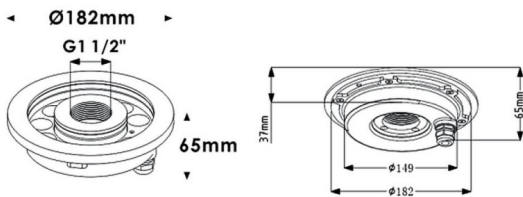

Fountain

Lavov underwater fixture from the family Fountain with a power of 18,2W. And a beam angle of 36°.Degree of protection IP68. Made in Stainless steel 316L body, tempered front glass, black ABS mounting sleeve.Not include driver.

Item code	86.OU02.1321.07
Product type	Outdoor
Category	Underwater Luminaires
Family	Fountain

Pictograms

	50 60 Hz		CRI 80	SDCM 3
CE		IK 05		

Scheme

Product	
Real power (W)	18.2
Real luminous flux (Lm)	1604.1479999999999
Beam angle (°)	36°
IP	68
Colour	Stainless steel
Chip Brand	OSRAM
Control gear included	no
Light source	LED
Type of LED	9*2W OSRAM
Average life time (h)	50000h L80B10
Colour temperature (K)	3000K
CRI	>80
IK	IK06