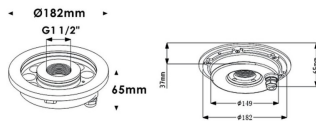

**Fountain**

Lavov underwater fixture from the family Fountain with a power of 18,2W. And a beam angle of 36°.Degree of protection IP68. Made in Stainless steel 316L body, tempered front glass, black ABS mounting sleeve.Not include driver.

<b>Item code</b>	<b>86.OU02.1321.07</b>
<b>Product type</b>	<b>Outdoor</b>
<b>Category</b>	<b>Underwater Luminaires</b>
<b>Family</b>	<b>Fountain</b>

**Pictograms**

**Scheme**

<b>Product</b>	
<b>Real power (W)</b>	<b>18.2</b>
<b>Real luminous flux (Lm)</b>	<b>1604.148</b>
<b>Beam angle (°)</b>	<b>36°</b>
<b>IP</b>	<b>68</b>
<b>Colour</b>	<b>Stainless steel</b>
<b>Chip Brand</b>	<b>OSRAM</b>
<b>Control gear included</b>	<b>no</b>
<b>Light source</b>	<b>LED</b>
<b>Type of LED</b>	<b>9*2W OSRAM</b>
<b>Average life time (h)</b>	<b>50000h L80B10</b>
<b>Colour temperature (K)</b>	<b>3000K</b>
<b>CRI</b>	<b>&gt;80</b>
<b>IK</b>	<b>IK06</b>