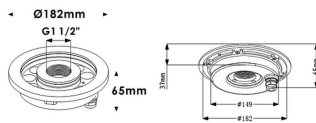

Fountain

Lavov underwater fixture from the family Fountain with a power of 18,2W. And a beam angle of 36°.Degree of protection IP68. Made in Stainless steel 316L body, tempered front glass, black ABS mounting sleeve.Not include driver.

Item code	86.OU02.1321.07
Product type	Outdoor
Category	Underwater Luminaires
Family	Fountain

Pictograms	    
	  

Scheme

Product	
Real power (W)	18.2
Real luminous flux (Lm)	1604.148
Beam angle (°)	36°
IP	68
Colour	Stainless steel
Chip Brand	OSRAM
Control gear included	no
Light source	LED
Type of LED	9*2W OSRAM
Average life time (h)	50000h L80B10
Colour temperature (K)	3000K
CRI	>80
IK	IK06