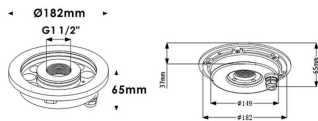

Fountain

Lavov underwater fixture from the family Fountain with a power of 18,2W. And a beam angle of 36°.Degree of protection IP68. Made in Stainless steel 316L body, tempered front glass, black ABS mounting sleeve.Not include driver.

Item code	86.OU02.1321.07
Product type	Outdoor
Category	Underwater Luminaires
Family	Fountain

Pictograms	

Scheme

Product	
Real power (W)	18.2
Real luminous flux (Lm)	1604.148
Beam angle (°)	36°
IP	68
Colour	Stainless steel
Chip Brand	OSRAM
Control gear included	no
Light source	LED
Type of LED	9*2W OSRAM
Average life time (h)	50000h L80B10
Colour temperature (K)	3000K
CRI	>80
IK	IK06