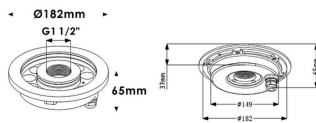

Fountain

Lavov underwater fixture from the family Fountain with a power of 18,2W. And a beam angle of 60°.Degree of protection IP68. Made in Stainless steel 316L body, tempered front glass, black ABS mounting sleeve.Not include driver.

Item code	86.OU02.1331.07
Product type	Outdoor
Category	Underwater Luminaires
Family	Fountain

Pictograms	    
	  

Scheme

Product	
Real power (W)	18.2
Real luminous flux (Lm)	1543.36
Beam angle (°)	60°
IP	68
Colour	Stainless steel
Chip Brand	OSRAM
Control gear included	no
Light source	LED
Type of LED	9*2W OSRAM
Average life time (h)	50000h L80B10
Colour temperature (K)	3000K
CRI	>80
IK	IK06