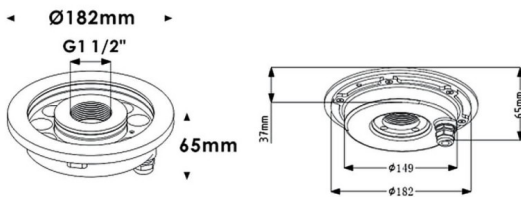

Fountain

Lavov underwater fixture from the family Fountain with a power of 18,2W. And a beam angle of 60°.Degree of protection IP68. Made in Stainless steel 316L body, tempered front glass, black ABS mounting sleeve.Not include driver.

Item code	86.OU02.1331.07
Product type	Outdoor
Category	Underwater Luminaires
Family	Fountain

Pictograms

Scheme

Product	
Real power (W)	18.2
Real luminous flux (Lm)	1543.36
Beam angle (&ordm;)	60°
IP	68
Colour	Stainless steel
Chip Brand	OSRAM
Control gear included	no
Light source	LED
Type of LED	9*2W OSRAM
Average life time (h)	50000h L80B10
Colour temperature (K)	3000K
CRI	>80
IK	IK06