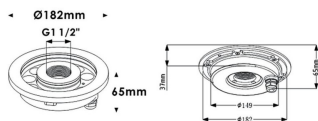

**Fountain**

Lavov underwater fixture from the family Fountain with a power of 18,2W. And a beam angle of 60°.Degree of protection IP68. Made in Stainless steel 316L body, tempered front glass, black ABS mounting sleeve.Not include driver.

**Scheme**

<b>Product</b>	
<b>Real power (W)</b>	<b>18.2</b>
<b>Real luminous flux (Lm)</b>	<b>1543.36</b>
<b>Beam angle (°)</b>	<b>60°</b>
<b>IP</b>	<b>68</b>
<b>Colour</b>	<b>Stainless steel</b>
<b>Chip Brand</b>	<b>OSRAM</b>
<b>Control gear included</b>	<b>no</b>
<b>Light source</b>	<b>LED</b>
<b>Type of LED</b>	<b>9*2W OSRAM</b>
<b>Average life time (h)</b>	<b>50000h L80B10</b>
<b>Colour temperature (K)</b>	<b>3000K</b>
<b>CRI</b>	<b>&gt;80</b>
<b>IK</b>	<b>IK06</b>