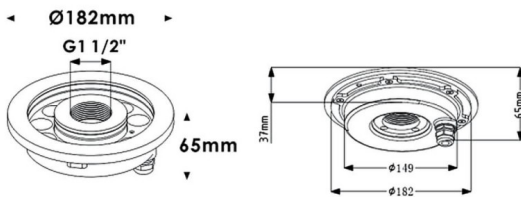

Fountain

Lavov underwater fixture from the family Fountain with a power of 18,2W. And a beam angle of 60°.Degree of protection IP68. Made in Stainless steel 316L body, tempered front glass, black ABS mounting sleeve.Not include driver.

Scheme

Item code	86.OU02.1331.07				
Product type	Outdoor				
Category	Underwater Luminaires				
Family	Fountain				
Pictograms					

Product	
Real power (W)	18.2
Real luminous flux (Lm)	1543.36
Beam angle (°)	60°
IP	68
Colour	Stainless steel
Chip Brand	OSRAM
Control gear included	no
Control gear	DRIVER EXCL
Light source	LED
Type of LED	9*2W OSRAM
Average life time (h)	50000h L80B10
Colour temperature (K)	3000K
CRI	>80
IK	IK08