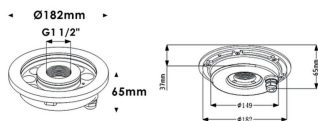

**Fountain**

Lavov underwater fixture from the family Fountain with a power of 18,2W. And a beam angle of 60°.Degree of protection IP68. Made in Stainless steel 316L body, tempered front glass, black ABS mounting sleeve.Not include driver.

<b>Product</b>	
<b>Real power (W)</b>	<b>18.2</b>
<b>Real luminous flux (Lm)</b>	<b>1543.36</b>
<b>Beam angle (°)</b>	<b>60°</b>
<b>IP</b>	<b>68</b>
<b>Colour</b>	<b>Stainless steel</b>
<b>Chip Brand</b>	<b>OSRAM</b>
<b>Control gear included</b>	<b>no</b>
<b>Light source</b>	<b>LED</b>
<b>Type of LED</b>	<b>9*2W OSRAM</b>
<b>Average life time (h)</b>	<b>50000h L80B10</b>
<b>Colour temperature (K)</b>	<b>3000K</b>
<b>CRI</b>	<b>&gt;80</b>
<b>IK</b>	<b>IK06</b>