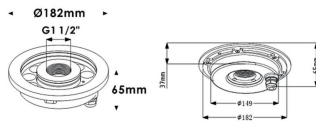

Fountain

Lavov underwater fixture from the family Fountain with a power of 36W. And a beam angle of 24°. Degree of protection IP68.

Made in Stainless steel 316L body, tempered front glass, black ABS mounting sleeve. Not include driver.

Item code	86.OU02.2011.07
Product type	Outdoor
Category	Underwater Luminaires
Family	Fountain

Pictograms	

Scheme

Product	
Real power (W)	36
Real luminous flux (Lm)	1080
Beam angle (°)	24°
IP	68
Colour	Stainless steel
Chip Brand	OSRAM
Control gear included	no
Light source	LED
Type of LED	12*3W EPISTAR
Average life time (h)	50000h L80B10
Colour temperature (K)	RGB 3 in 1
CRI	>80
IK	IK06