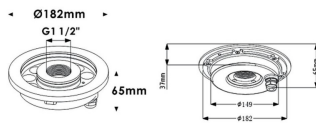

Fountain

Lavov underwater fixture from the family Fountain with a power of 36W. And a beam angle of 24°.Degree of protection IP68.

Made in Stainless steel 316L body, tempered front glass, black ABS mounting sleeve.Not include driver.

Item code	86.OU02.2011.07
Product type	Outdoor
Category	Underwater Luminaires
Family	Fountain

Pictograms

Scheme

Product

Real power (W)	36
Real luminous flux (Lm)	1080
Beam angle (°)	24°
IP	68
Colour	Stainless steel
Chip Brand	OSRAM
Control gear included	no
Light source	LED
Type of LED	12*3W EPISTAR
Average life time (h)	50000h L80B10
Colour temperature (K)	RGB 3 in 1
CRI	>80
IK	IK06