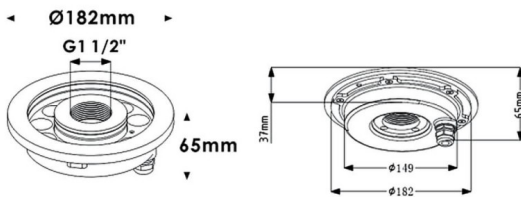

Fountain

Lavov underwater fixture from the family Fountain with a power of 36W. And a beam angle of 24°.Degree of protection IP68.

Made in Stainless steel 316L body, tempered front glass, black ABS mounting sleeve.Not include driver.

Scheme

Item code	86.OU02.2011.07
Product type	Outdoor
Category	Underwater Luminaires
Family	Fountain
Pictograms	

Product	
Real power (W)	36
Real luminous flux (Lm)	1080
Beam angle (°)	24°
IP	68
Colour	Stainless steel
Chip Brand	OSRAM
Control gear included	no
Control gear	DRIVER EXCL
Light source	LED
Type of LED	12*3W EPISTAR
Average life time (h)	50000h L80B10
Colour temperature (K)	RGB 3 in 1
CRI	>80
IK	IK08