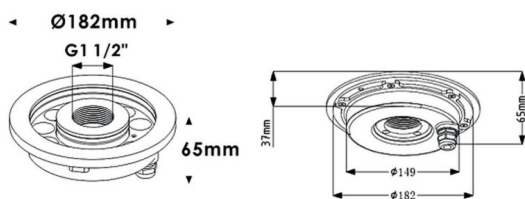

### Fountain

Lavov underwater fixture from the family Fountain with a power of 36W. And a beam angle of 24°. Degree of protection IP68.

Made in Stainless steel 316L body, tempered front glass, black ABS mounting sleeve. Not include driver.

### Scheme

Item code	86.OU02.2011.07
Product type	Outdoor
Category	Underwater Luminaires
Family	Fountain
Pictograms	

Product	
Real power (W)	36
Real luminous flux (Lm)	1080
Beam angle (°)	24°
IP	68
Colour	Stainless steel
Chip Brand	OSRAM
Control gear included	no
Control gear	DRIVER EXCL
Light source	LED
Type of LED	12*3W EPISTAR
Average life time (h)	50000h L80B10
Colour temperature (K)	RGB 3 in 1
CRI	>80
IK	IK08