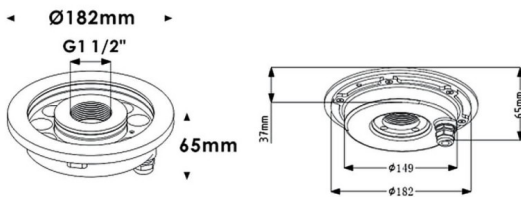

Fountain

Lavov underwater fixture from the family Fountain with a power of 36W. And a beam angle of 24°.Degree of protection IP68. Made in Stainless steel 316L body, tempered front glass, black ABS mounting sleeve.Not include driver.

Item code	86.OU02.2011.07
Product type	Outdoor
Category	Underwater Luminaires
Family	Fountain

Pictograms

	50 Hz 60 Hz	 850°	CRI 80	SDCM 3
CE		IK 05		

Scheme

Product	
Real power (W)	36
Real luminous flux (Lm)	1080
Beam angle (&ordm;)	24°
IP	68
Colour	Stainless steel
Chip Brand	OSRAM
Control gear included	no
Light source	LED
Type of LED	12*3W EPISTAR
Average life time (h)	50000h L80B10
Colour teperature (K)	RGB 3 in 1
CRI	>80
IK	IK06