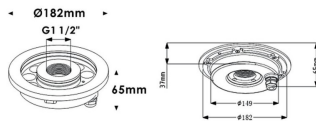

Fountain

Lavov underwater fixture from the family Fountain with a power of 36W. And a beam angle of 24°. Degree of protection IP68.

Made in Stainless steel 316L body, tempered front glass, black ABS mounting sleeve. Not include driver.

Item code	86.OU02.2011.07
Product type	Outdoor
Category	Underwater Luminaires
Family	Fountain

Pictograms

Scheme

Product

Real power (W)	36
Real luminous flux (Lm)	1080
Beam angle (°)	24°
IP	68
Colour	Stainless steel
Chip Brand	OSRAM
Control gear included	no
Light source	LED
Type of LED	12*3W EPISTAR
Average life time (h)	50000h L80B10
Colour temperature (K)	RGB 3 in 1
CRI	>80
IK	IK06