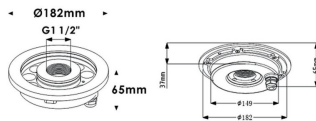

Fountain

Lavov underwater fixture from the family Fountain with a power of 36W. And a beam angle of 36°. Degree of protection IP68.

Made in Stainless steel 316L body, tempered front glass, black ABS mounting sleeve. Not include driver.

Item code	86.OU02.2021.07
Product type	Outdoor
Category	Underwater Luminaires
Family	Fountain

Pictograms

Scheme

Product

Real power (W)	36
Real luminous flux (Lm)	1080
Beam angle (°)	36°
IP	68
Colour	Stainless steel
Chip Brand	OSRAM
Control gear included	no
Light source	LED
Type of LED	12*3W EPISTAR
Average life time (h)	50000h L80B10
Colour temperature (K)	RGB 3 in 1
CRI	>80
IK	IK06