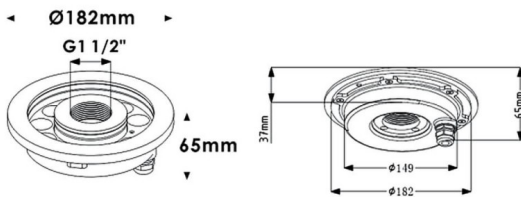

Fountain

Lavov underwater fixture from the family Fountain with a power of 36W. And a beam angle of 36°.Degree of protection IP68.

Made in Stainless steel 316L body, tempered front glass, black ABS mounting sleeve.Not include driver.

Item code	86.OU02.2021.07
Product type	Outdoor
Category	Underwater Luminaires
Family	Fountain

Pictograms

-
-
-
-
-
-
-
-

Scheme

Product	
Real power (W)	36
Real luminous flux (Lm)	1080
Beam angle (&ordm;)	36°
IP	68
Colour	Stainless steel
Chip Brand	OSRAM
Control gear included	no
Light source	LED
Type of LED	12*3W EPISTAR
Average life time (h)	50000h L80B10
Colour teperature (K)	RGB 3 in 1
CRI	>80
IK	IK06