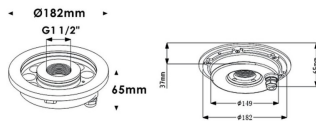

**Fountain**

Lavov underwater fixture from the family Fountain with a power of 36W. And a beam angle of 36°. Degree of protection IP68.

Made in Stainless steel 316L body, tempered front glass, black ABS mounting sleeve. Not include driver.

<b>Item code</b>	<b>86.OU02.2021.07</b>
<b>Product type</b>	<b>Outdoor</b>
<b>Category</b>	<b>Underwater Luminaires</b>
<b>Family</b>	<b>Fountain</b>

<b>Pictograms</b>	

**Scheme**

<b>Product</b>	
<b>Real power (W)</b>	<b>36</b>
<b>Real luminous flux (Lm)</b>	<b>1080</b>
<b>Beam angle (°)</b>	<b>36°</b>
<b>IP</b>	<b>68</b>
<b>Colour</b>	<b>Stainless steel</b>
<b>Chip Brand</b>	<b>OSRAM</b>
<b>Control gear included</b>	<b>no</b>
<b>Light source</b>	<b>LED</b>
<b>Type of LED</b>	<b>12*3W EPISTAR</b>
<b>Average life time (h)</b>	<b>50000h L80B10</b>
<b>Colour temperature (K)</b>	<b>RGB 3 in 1</b>
<b>CRI</b>	<b>&gt;80</b>
<b>IK</b>	<b>IK06</b>