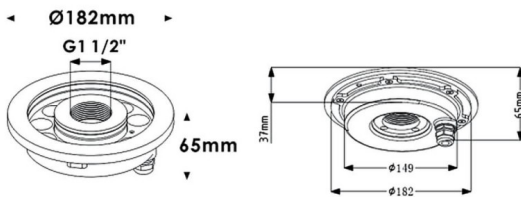

**Fountain**

Lavov underwater fixture from the family Fountain with a power of 36W. And a beam angle of 36°.Degree of protection IP68.

Made in Stainless steel 316L body, tempered front glass, black ABS mounting sleeve.Not include driver.

**Scheme**

<b>Item code</b>	<b>86.OU02.2021.07</b>
<b>Product type</b>	<b>Outdoor</b>
<b>Category</b>	<b>Underwater Luminaires</b>
<b>Family</b>	<b>Fountain</b>

<b>Pictograms</b>	

<b>Product</b>	
<b>Real power (W)</b>	<b>36</b>
<b>Real luminous flux (Lm)</b>	<b>1080</b>
<b>Beam angle (°)</b>	<b>36°</b>
<b>IP</b>	<b>68</b>
<b>Colour</b>	<b>Stainless steel</b>
<b>Chip Brand</b>	<b>OSRAM</b>
<b>Control gear included</b>	<b>no</b>
<b>Control gear</b>	<b>DRIVER EXCL</b>
<b>Light source</b>	<b>LED</b>
<b>Type of LED</b>	<b>12*3W EPISTAR</b>
<b>Average life time (h)</b>	<b>50000h L80B10</b>
<b>Colour temperature (K)</b>	<b>RGB 3 in 1</b>
<b>CRI</b>	<b>&gt;80</b>
<b>IK</b>	<b>IK08</b>