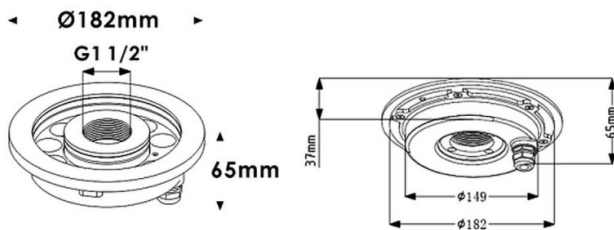

Fountain

Lavov underwater fixture from the family Fountain with a power of 36W. And a beam angle of 36°.Degree of protection IP68.

Made in Stainless steel 316L body, tempered front glass, black ABS mounting sleeve.Not include driver.

Item code	86.OU02.2021.07
Product type	Outdoor
Category	Underwater Luminaires
Family	Fountain
Pictograms	       

Scheme

Product	
Real power (W)	36
Real luminous flux (Lm)	1080
Beam angle (°)	36°
IP	68
Colour	Stainless steel
Chip Brand	OSRAM
Control gear included	no
Light source	LED
Type of LED	12*3W EPISTAR
Average life time (h)	50000h L80B10
Colour temperature (K)	RGB 3 in 1
CRI	>80
IK	IK06