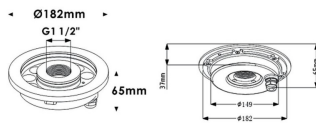

Scheme

Product

Real power (W)	36
Real luminous flux (Lm)	1080
Beam angle (°)	36°
IP	68
Colour	Stainless steel
Chip Brand	OSRAM
Control gear included	no
Light source	LED
Type of LED	12*3W EPISTAR
Average life time (h)	50000h L80B10
Colour temperature (K)	RGB 3 in 1
CRI	>80
IK	IK06