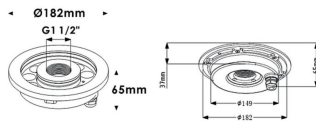

Fountain

Lavov underwater fixture from the family Fountain with a power of 36W. And a beam angle of 36°. Degree of protection IP68.

Made in Stainless steel 316L body, tempered front glass, black ABS mounting sleeve. Not include driver.

Item code	86.OU02.2021.07
Product type	Outdoor
Category	Underwater Luminaires
Family	Fountain

Pictograms	

Scheme

Product	
Real power (W)	36
Real luminous flux (Lm)	1080
Beam angle (°)	36°
IP	68
Colour	Stainless steel
Chip Brand	OSRAM
Control gear included	no
Light source	LED
Type of LED	12*3W EPISTAR
Average life time (h)	50000h L80B10
Colour temperature (K)	RGB 3 in 1
CRI	>80
IK	IK06