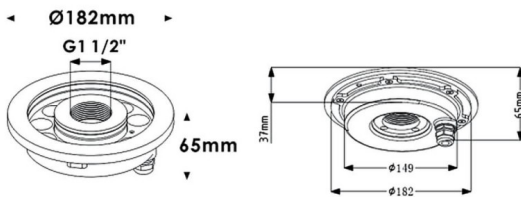

### Fountain

Lavov underwater fixture from the family Fountain with a power of 36W. And a beam angle of 60°. Degree of protection IP68.

Made in Stainless steel 316L body, tempered front glass, black ABS mounting sleeve. Not include driver.

### Scheme

Item code	86.OU02.2031.07				
Product type	Outdoor				
Category	Underwater Luminaires				
Family	Fountain				
Pictograms					

Product	
Real power (W)	36
Real luminous flux (Lm)	1080
Beam angle (°)	60°
IP	68
Colour	Stainless steel
Chip Brand	OSRAM
Control gear included	no
Control gear	DRIVER EXCL
Light source	LED
Type of LED	12*3W EPISTAR
Average life time (h)	50000h L80B10
Colour temperature (K)	RGB 3 in 1
CRI	>80
IK	IK08