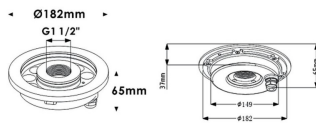

Fountain

Lavov underwater fixture from the family Fountain with a power of 36W. And a beam angle of 60°.Degree of protection IP68.

Made in Stainless steel 316L body, tempered front glass, black ABS mounting sleeve.Not include driver.

Item code	86.OU02.2031.07
Product type	Outdoor
Category	Underwater Luminaires
Family	Fountain

Pictograms

Scheme

Product

Real power (W)	36
Real luminous flux (Lm)	1080
Beam angle (°)	60°
IP	68
Colour	Stainless steel
Chip Brand	OSRAM
Control gear included	no
Light source	LED
Type of LED	12*3W EPISTAR
Average life time (h)	50000h L80B10
Colour temperature (K)	RGB 3 in 1
CRI	>80
IK	IK06