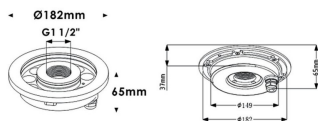

Fountain

Lavov underwater fixture from the family Fountain with a power of 36W. And a beam angle of 60°. Degree of protection IP68.

Made in Stainless steel 316L body, tempered front glass, black ABS mounting sleeve. Not include driver.

Item code	86.OU02.2031.07
Product type	Outdoor
Category	Underwater Luminaires
Family	Fountain

Pictograms	

Scheme

Product	
Real power (W)	36
Real luminous flux (Lm)	1080
Beam angle (°)	60°
IP	68
Colour	Stainless steel
Chip Brand	OSRAM
Control gear included	no
Light source	LED
Type of LED	12*3W EPISTAR
Average life time (h)	50000h L80B10
Colour temperature (K)	RGB 3 in 1
CRI	>80
IK	IK06