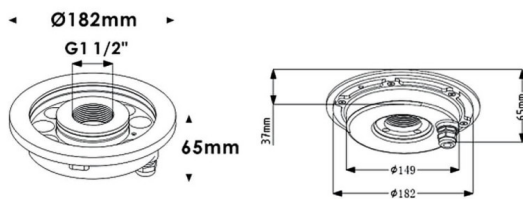

**Fountain**

Lavov underwater fixture from the family Fountain with a power of 36W. And a beam angle of 60°.Degree of protection IP68. Made in Stainless steel 316L body, tempered front glass, black ABS mounting sleeve.Not include driver.

<b>Item code</b>	<b>86.OU02.2031.07</b>
<b>Product type</b>	<b>Outdoor</b>
<b>Category</b>	<b>Underwater Luminaires</b>
<b>Family</b>	<b>Fountain</b>

**Pictograms**

**Scheme**

<b>Product</b>	
<b>Real power (W)</b>	<b>36</b>
<b>Real luminous flux (Lm)</b>	<b>1080</b>
<b>Beam angle (&amp;ordm;)</b>	<b>60°</b>
<b>IP</b>	<b>68</b>
<b>Colour</b>	<b>Stainless steel</b>
<b>Chip Brand</b>	<b>OSRAM</b>
<b>Control gear included</b>	<b>no</b>
<b>Light source</b>	<b>LED</b>
<b>Type of LED</b>	<b>12*3W EPISTAR</b>
<b>Average life time (h)</b>	<b>50000h L80B10</b>
<b>Colour temperature (K)</b>	<b>RGB 3 in 1</b>
<b>CRI</b>	<b>&gt;80</b>
<b>IK</b>	<b>IK06</b>