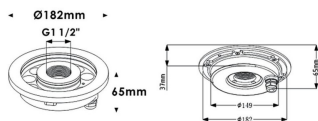

Fountain

Lavov underwater fixture from the family Fountain with a power of 36W. And a beam angle of 60°. Degree of protection IP68.

Made in Stainless steel 316L body, tempered front glass, black ABS mounting sleeve. Not include driver.

Item code	86.OU02.2031.07
Product type	Outdoor
Category	Underwater Luminaires
Family	Fountain

Pictograms

Scheme

Product	
Real power (W)	36
Real luminous flux (Lm)	1080
Beam angle (°)	60°
IP	68
Colour	Stainless steel
Chip Brand	OSRAM
Control gear included	no
Light source	LED
Type of LED	12*3W EPISTAR
Average life time (h)	50000h L80B10
Colour temperature (K)	RGB 3 in 1
CRI	>80
IK	IK06