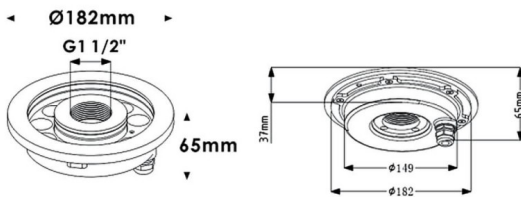

### Fountain

Lavov underwater fixture from the family Fountain with a power of 36W. And a beam angle of 60°. Degree of protection IP68.

Made in Stainless steel 316L body, tempered front glass, black ABS mounting sleeve. Not include driver.

### Scheme

<b>Item code</b>	<b>86.OU02.2031.07</b>
<b>Product type</b>	<b>Outdoor</b>
<b>Category</b>	<b>Underwater Luminaires</b>
<b>Family</b>	<b>Fountain</b>
<b>Pictograms</b>	

<b>Product</b>	
<b>Real power (W)</b>	<b>36</b>
<b>Real luminous flux (Lm)</b>	<b>1080</b>
<b>Beam angle (°)</b>	<b>60°</b>
<b>IP</b>	<b>68</b>
<b>Colour</b>	<b>Stainless steel</b>
<b>Chip Brand</b>	<b>OSRAM</b>
<b>Control gear included</b>	<b>no</b>
<b>Control gear</b>	<b>DRIVER EXCL</b>
<b>Light source</b>	<b>LED</b>
<b>Type of LED</b>	<b>12*3W EPISTAR</b>
<b>Average life time (h)</b>	<b>50000h L80B10</b>
<b>Colour temperature (K)</b>	<b>RGB 3 in 1</b>
<b>CRI</b>	<b>&gt;80</b>
<b>IK</b>	<b>IK08</b>