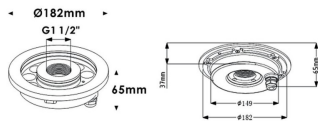

Fountain

Lavov underwater fixture from the family Fountain with a power of 24,2W. And a beam angle of 24°.Degree of protection IP68.

Made in Stainless steel 316L body, tempered front glass, black ABS mounting sleeve.Not include driver.

Item code	86.OU02.2311.07
Product type	Outdoor
Category	Underwater Luminaires
Family	Fountain

Pictograms	

Scheme

Product	
Real power (W)	24.2
Real luminous flux (Lm)	2440.57
Beam angle (°)	24°
IP	68
Colour	Stainless steel
Chip Brand	OSRAM
Control gear included	no
Light source	LED
Type of LED	12*2W OSRAM
Average life time (h)	50000h L80B10
Colour temperature (K)	3000K
CRI	>80
IK	IK06