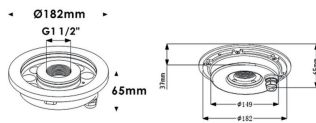

Fountain

Lavov underwater fixture from the family Fountain with a power of 24,2W. And a beam angle of 24°.Degree of protection IP68. Made in Stainless steel 316L body, tempered front glass, black ABS mounting sleeve.Not include driver.

Item code	86.OU02.2311.07
Product type	Outdoor
Category	Underwater Luminaires
Family	Fountain

Pictograms

Scheme

Product

Real power (W)	24.2
Real luminous flux (Lm)	2440.57
Beam angle (°)	24°
IP	68
Colour	Stainless steel
Chip Brand	OSRAM
Control gear included	no
Light source	LED
Type of LED	12*2W OSRAM
Average life time (h)	50000h L80B10
Colour temperature (K)	3000K
CRI	>80
IK	IK06