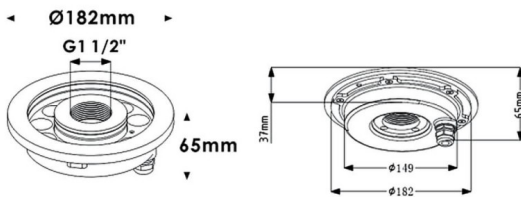

Fountain

Lavov underwater fixture from the family Fountain with a power of 24.2W. And a beam angle of 24°.Degree of protection IP68.

Made in Stainless steel 316L body, tempered front glass, black ABS mounting sleeve.Not include driver.

Scheme

| | |
|---------------------|------------------------------|
| Item code | 86.OU02.2311.07 |
| Product type | Outdoor |
| Category | Underwater Luminaires |
| Family | Fountain |
| Pictograms | |

| | |
|--------------------------------|------------------------|
| Product | |
| Real power (W) | 24.2 |
| Real luminous flux (Lm) | 2440.57 |
| Beam angle (°) | 24° |
| IP | 68 |
| Colour | Stainless steel |
| Chip Brand | OSRAM |
| Control gear included | no |
| Control gear | DRIVER EXCL |
| Light source | LED |
| Type of LED | 12*2W OSRAM |
| Average life time (h) | 50000h L80B10 |
| Colour temperature (K) | 3000K |
| CRI | >80 |
| IK | IK08 |