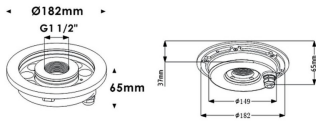

Fountain

Lavov underwater fixture from the family Fountain with a power of 24,2W. And a beam angle of 24°.Degree of protection IP68.

Made in Stainless steel 316L body, tempered front glass, black ABS mounting sleeve.Not include driver.

Item code	86.OU02.2311.07
Product type	Outdoor
Category	Underwater Luminaires
Family	Fountain

Pictograms

Scheme

Product

Real power (W)	24.2
Real luminous flux (Lm)	2440.57
Beam angle (°)	24°
IP	68
Colour	Stainless steel
Chip Brand	OSRAM
Control gear included	no
Light source	LED
Type of LED	12*2W OSRAM
Average life time (h)	50000h L80B10
Colour temperature (K)	3000K
CRI	>80
IK	IK06