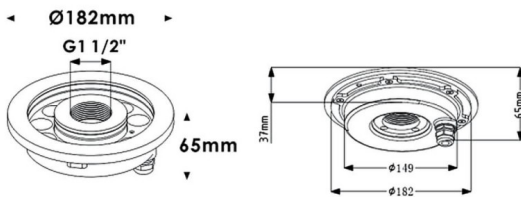

**Fountain**

Lavov underwater fixture from the family Fountain with a power of 24.2W. And a beam angle of 24°.Degree of protection IP68. Made in Stainless steel 316L body, tempered front glass, black ABS mounting sleeve.Not include driver.

**Scheme**

<b>Item code</b>	<b>86.OU02.2311.07</b>
<b>Product type</b>	<b>Outdoor</b>
<b>Category</b>	<b>Underwater Luminaires</b>
<b>Family</b>	<b>Fountain</b>
<b>Pictograms</b>	

<b>Product</b>	
<b>Real power (W)</b>	<b>24.2</b>
<b>Real luminous flux (Lm)</b>	<b>2440.57</b>
<b>Beam angle (°)</b>	<b>24°</b>
<b>IP</b>	<b>68</b>
<b>Colour</b>	<b>Stainless steel</b>
<b>Chip Brand</b>	<b>OSRAM</b>
<b>Control gear included</b>	<b>no</b>
<b>Control gear</b>	<b>DRIVER EXCL</b>
<b>Light source</b>	<b>LED</b>
<b>Type of LED</b>	<b>12*2W OSRAM</b>
<b>Average life time (h)</b>	<b>50000h L80B10</b>
<b>Colour temperature (K)</b>	<b>3000K</b>
<b>CRI</b>	<b>&gt;80</b>
<b>IK</b>	<b>IK08</b>