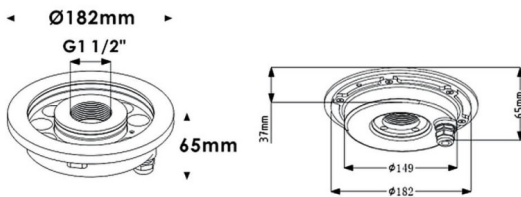

**Fountain**

Lavov underwater fixture from the family Fountain with a power of 24,2W. And a beam angle of 24°.Degree of protection IP68. Made in Stainless steel 316L body, tempered front glass, black ABS mounting sleeve.Not include driver.

<b>Item code</b>	<b>86.OU02.2311.07</b>
<b>Product type</b>	<b>Outdoor</b>
<b>Category</b>	<b>Underwater Luminaires</b>
<b>Family</b>	<b>Fountain</b>

**Pictograms**

**Scheme**

<b>Product</b>	
<b>Real power (W)</b>	<b>24.2</b>
<b>Real luminous flux (Lm)</b>	<b>2440.57</b>
<b>Beam angle (&amp;ordm;)</b>	<b>24°</b>
<b>IP</b>	<b>68</b>
<b>Colour</b>	<b>Stainless steel</b>
<b>Chip Brand</b>	<b>OSRAM</b>
<b>Control gear included</b>	<b>no</b>
<b>Light source</b>	<b>LED</b>
<b>Type of LED</b>	<b>12*2W OSRAM</b>
<b>Average life time (h)</b>	<b>50000h L80B10</b>
<b>Colour temperature (K)</b>	<b>3000K</b>
<b>CRI</b>	<b>&gt;80</b>
<b>IK</b>	<b>IK06</b>