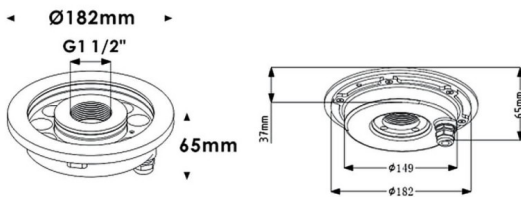

Fountain

Lavov underwater fixture from the family Fountain with a power of 24,2W. And a beam angle of 24°.Degree of protection IP68. Made in Stainless steel 316L body, tempered front glass, black ABS mounting sleeve.Not include driver.

Item code	86.OU02.2311.07
Product type	Outdoor
Category	Underwater Luminaires
Family	Fountain

Pictograms

Scheme

Product	
Real power (W)	24.2
Real luminous flux (Lm)	2440.5700000000002
Beam angle (°)	24°
IP	68
Colour	Stainless steel
Chip Brand	OSRAM
Control gear included	no
Light source	LED
Type of LED	12*2W OSRAM
Average life time (h)	50000h L80B10
Colour temperature (K)	3000K
CRI	>80
IK	IK06