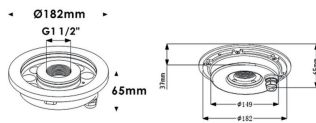

Fountain

Lavov underwater fixture from the family Fountain with a power of 24,2W. And a beam angle of 36°.Degree of protection IP68. Made in Stainless steel 316L body, tempered front glass, black ABS mounting sleeve.Not include driver.

Item code	86.OU02.2321.07
Product type	Outdoor
Category	Underwater Luminaires
Family	Fountain

Pictograms

Scheme

Product

Real power (W)	24.2
Real luminous flux (Lm)	2132.988
Beam angle (°)	36°
IP	68
Colour	Stainless steel
Chip Brand	OSRAM
Control gear included	no
Light source	LED
Type of LED	12*2W OSRAM
Average life time (h)	50000h L80B10
Colour temperature (K)	3000K
CRI	>80
IK	IK06