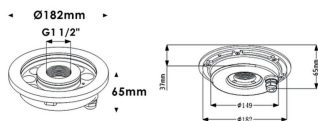

Fountain

Lavov underwater fixture from the family Fountain with a power of 24,2W. And a beam angle of 36°.Degree of protection IP68. Made in Stainless steel 316L body, tempered front glass, black ABS mounting sleeve.Not include driver.

Item code	86.OU02.2321.07
Product type	Outdoor
Category	Underwater Luminaires
Family	Fountain

Pictograms	

Scheme

Product	
Real power (W)	24.2
Real luminous flux (Lm)	2132.988
Beam angle (°)	36°
IP	68
Colour	Stainless steel
Chip Brand	OSRAM
Control gear included	no
Light source	LED
Type of LED	12*2W OSRAM
Average life time (h)	50000h L80B10
Colour temperature (K)	3000K
CRI	>80
IK	IK06