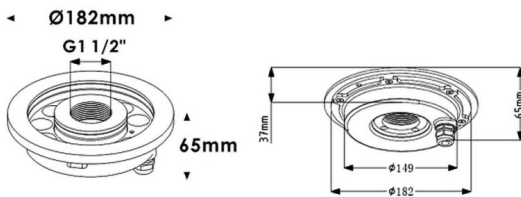

Fountain

Lavov underwater fixture from the family Fountain with a power of 24,2W. And a beam angle of 36°.Degree of protection IP68. Made in Stainless steel 316L body, tempered front glass, black ABS mounting sleeve.Not include driver.

Item code	86.OU02.2321.07
Product type	Outdoor
Category	Underwater Luminaires
Family	Fountain

Pictograms

Scheme

Product	
Real power (W)	24.2
Real luminous flux (Lm)	2132.988
Beam angle (&ordm;)	36°
IP	68
Colour	Stainless steel
Chip Brand	OSRAM
Control gear included	no
Light source	LED
Type of LED	12*2W OSRAM
Average life time (h)	50000h L80B10
Colour teperature (K)	3000K
CRI	>80
IK	IK06