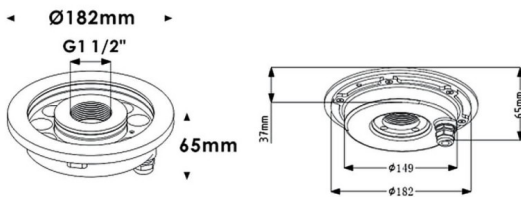

Fountain

Lavov underwater fixture from the family Fountain with a power of 24,2W. And a beam angle of 36°.Degree of protection IP68. Made in Stainless steel 316L body, tempered front glass, black ABS mounting sleeve.Not include driver.

Item code	86.OU02.2321.07
Product type	Outdoor
Category	Underwater Luminaires
Family	Fountain

Pictograms

Scheme

Product	
Real power (W)	24.2
Real luminous flux (Lm)	2132.9879999999998
Beam angle (°)	36°
IP	68
Colour	Stainless steel
Chip Brand	OSRAM
Control gear included	no
Light source	LED
Type of LED	12*2W OSRAM
Average life time (h)	50000h L80B10
Colour temperature (K)	3000K
CRI	>80
IK	IK06