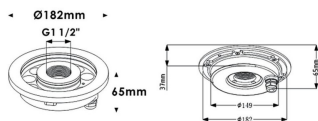

**Fountain**

Lavov underwater fixture from the family Fountain with a power of 24,2W. And a beam angle of 36°.Degree of protection IP68. Made in Stainless steel 316L body, tempered front glass, black ABS mounting sleeve.Not include driver.

<b>Item code</b>	<b>86.OU02.2321.07</b>
<b>Product type</b>	<b>Outdoor</b>
<b>Category</b>	<b>Underwater Luminaires</b>
<b>Family</b>	<b>Fountain</b>

**Pictograms**

**Scheme**

<b>Product</b>	
<b>Real power (W)</b>	<b>24.2</b>
<b>Real luminous flux (Lm)</b>	<b>2132.988</b>
<b>Beam angle (°)</b>	<b>36°</b>
<b>IP</b>	<b>68</b>
<b>Colour</b>	<b>Stainless steel</b>
<b>Chip Brand</b>	<b>OSRAM</b>
<b>Control gear included</b>	<b>no</b>
<b>Light source</b>	<b>LED</b>
<b>Type of LED</b>	<b>12*2W OSRAM</b>
<b>Average life time (h)</b>	<b>50000h L80B10</b>
<b>Colour temperature (K)</b>	<b>3000K</b>
<b>CRI</b>	<b>&gt;80</b>
<b>IK</b>	<b>IK06</b>