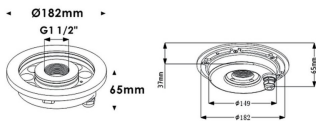

### Fountain

Lavov underwater fixture from the family Fountain with a power of 24,2W. And a beam angle of 60°.Degree of protection IP68.

Made in Stainless steel 316L body, tempered front glass, black ABS mounting sleeve.Not include driver.

### Product

<b>Real power (W)</b>	<b>24.2</b>
<b>Real luminous flux (Lm)</b>	<b>2052.16</b>
<b>Beam angle (°)</b>	<b>60°</b>
<b>IP</b>	<b>68</b>
<b>Colour</b>	<b>Stainless steel</b>
<b>Chip Brand</b>	<b>OSRAM</b>
<b>Control gear included</b>	<b>no</b>
<b>Light source</b>	<b>LED</b>
<b>Type of LED</b>	<b>12*2W OSRAM</b>
<b>Average life time (h)</b>	<b>50000h L80B10</b>
<b>Colour temperature (K)</b>	<b>3000K</b>
<b>CRI</b>	<b>&gt;80</b>
<b>IK</b>	<b>IK06</b>