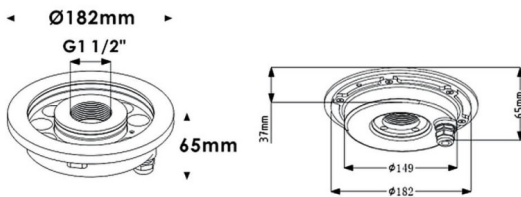

**Fountain**

Lavov underwater fixture from the family Fountain with a power of 24,2W. And a beam angle of 60°.Degree of protection IP68. Made in Stainless steel 316L body, tempered front glass, black ABS mounting sleeve.Not include driver.

<b>Item code</b>	<b>86.OU02.2331.07</b>
<b>Product type</b>	<b>Outdoor</b>
<b>Category</b>	<b>Underwater Luminaires</b>
<b>Family</b>	<b>Fountain</b>

**Pictograms**

**Scheme**

<b>Product</b>	
<b>Real power (W)</b>	<b>24.2</b>
<b>Real luminous flux (Lm)</b>	<b>2052.16</b>
<b>Beam angle (&amp;ordm;)</b>	<b>60°</b>
<b>IP</b>	<b>68</b>
<b>Colour</b>	<b>Stainless steel</b>
<b>Chip Brand</b>	<b>OSRAM</b>
<b>Control gear included</b>	<b>no</b>
<b>Light source</b>	<b>LED</b>
<b>Type of LED</b>	<b>12*2W OSRAM</b>
<b>Average life time (h)</b>	<b>50000h L80B10</b>
<b>Colour teperature (K)</b>	<b>3000K</b>
<b>CRI</b>	<b>&gt;80</b>
<b>IK</b>	<b>IK06</b>