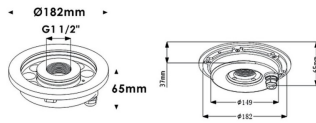

Fountain

Lavov underwater fixture from the family Fountain with a power of 24,2W. And a beam angle of 60°.Degree of protection IP68. Made in Stainless steel 316L body, tempered front glass, black ABS mounting sleeve.Not include driver.

Item code	86.OU02.2331.07
Product type	Outdoor
Category	Underwater Luminaires
Family	Fountain

Pictograms

Scheme

Product

Real power (W)	24.2
Real luminous flux (Lm)	2052.16
Beam angle (°)	60°
IP	68
Colour	Stainless steel
Chip Brand	OSRAM
Control gear included	no
Light source	LED
Type of LED	12*2W OSRAM
Average life time (h)	50000h L80B10
Colour temperature (K)	3000K
CRI	>80
IK	IK06