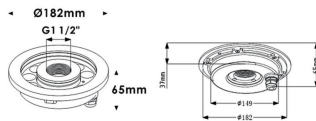

Fountain

Lavov underwater fixture from the family Fountain with a power of 24,2W. And a beam angle of 60°.Degree of protection IP68.

Made in Stainless steel 316L body, tempered front glass, black ABS mounting sleeve.Not include driver.

Item code	86.OU02.2331.07
Product type	Outdoor
Category	Underwater Luminaires
Family	Fountain

Pictograms					

Scheme

Product	
Real power (W)	24.2
Real luminous flux (Lm)	2052.16
Beam angle (°)	60°
IP	68
Colour	Stainless steel
Chip Brand	OSRAM
Control gear included	no
Light source	LED
Type of LED	12*2W OSRAM
Average life time (h)	50000h L80B10
Colour temperature (K)	3000K
CRI	>80
IK	IK06