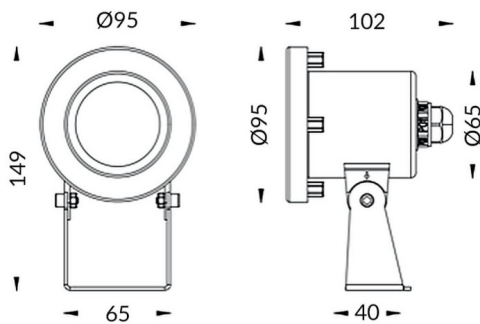

**Spot**

Lavov underwater fixture from the family Spot with a power of 9W. And a beam angle of 15°.Degree of protection IP68. Made in Stainless steel 316L body, tempered front glass. .Not include driver.

<b>Item code</b>	<b>86.OU03.1011.07</b>
<b>Product type</b>	<b>Outdoor</b>
<b>Category</b>	<b>Underwater Luminaires</b>
<b>Family</b>	<b>Spot</b>

<b>Pictograms</b>	

**Scheme**

<b>Product</b>	
<b>Real power (W)</b>	<b>9</b>
<b>Real luminous flux (Lm)</b>	<b>270</b>
<b>Beam angle (°)</b>	<b>15°</b>
<b>IP</b>	<b>68</b>
<b>Colour</b>	<b>Stainless steel</b>
<b>Chip Brand</b>	<b>OSRAM</b>
<b>Control gear included</b>	<b>no</b>
<b>Control gear</b>	<b>DRIVER EXCL</b>
<b>Light source</b>	<b>LED</b>
<b>Type of LED</b>	<b>3*3WOSRAM</b>
<b>Average life time (h)</b>	<b>50000h L80B10</b>
<b>Colour temperature (K)</b>	<b>RGB 3 in 1</b>
<b>CRI</b>	<b>&gt;80</b>
<b>IK</b>	<b>IK08</b>