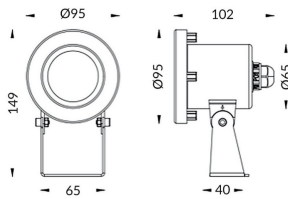

**Spot**

Lavov underwater fixture from the family Spot with a power of 9W. And a beam angle of 15°. Degree of protection IP68. Made in Stainless steel 316L body, tempered front glass. .Not include driver.

<b>Item code</b>	<b>86.OU03.1011.07</b>
<b>Product type</b>	<b>Outdoor</b>
<b>Category</b>	<b>Underwater Luminaires</b>
<b>Family</b>	<b>Spot</b>

**Pictograms**

**Scheme**

<b>Product</b>	
<b>Real power (W)</b>	<b>9</b>
<b>Real luminous flux (Lm)</b>	<b>270</b>
<b>Beam angle (°)</b>	<b>15°</b>
<b>IP</b>	<b>68</b>
<b>Colour</b>	<b>Stainless steel</b>
<b>Chip Brand</b>	<b>OSRAM</b>
<b>Control gear included</b>	<b>no</b>
<b>Light source</b>	<b>LED</b>
<b>Type of LED</b>	<b>3*3W OSRAM</b>
<b>Average life time (h)</b>	<b>50000h L80B10</b>
<b>Colour temperature (K)</b>	<b>RGB 3 in 1</b>
<b>CRI</b>	<b>&gt;80</b>
<b>IK</b>	<b>IK05</b>