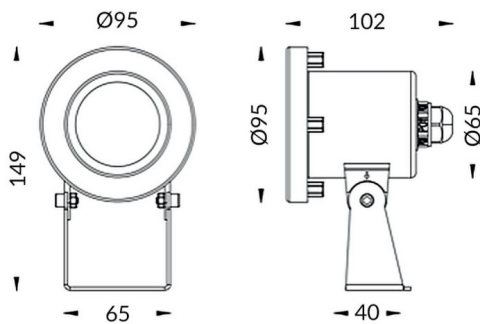

**Spot**

Lavov underwater fixture from the family Spot with a power of 9W. And a beam angle of 15°. Degree of protection IP68. Made in Stainless steel 316L body, tempered front glass. .Not include driver.

<b>Item code</b>	<b>86.OU03.1011.07</b>
<b>Product type</b>	<b>Outdoor</b>
<b>Category</b>	<b>Underwater Luminaires</b>
<b>Family</b>	<b>Spot</b>

**Pictograms**

**Scheme**

<b>Product</b>	
<b>Real power (W)</b>	<b>9</b>
<b>Real luminous flux (Lm)</b>	<b>270</b>
<b>Beam angle (&amp;ordm;)</b>	<b>15°</b>
<b>IP</b>	<b>68</b>
<b>Colour</b>	<b>Stainless steel</b>
<b>Chip Brand</b>	<b>OSRAM</b>
<b>Control gear included</b>	<b>no</b>
<b>Light source</b>	<b>LED</b>
<b>Type of LED</b>	<b>3*3W OSRAM</b>
<b>Average life time (h)</b>	<b>50000h L80B10</b>
<b>Colour temperature (K)</b>	<b>RGB 3 in 1</b>
<b>CRI</b>	<b>&gt;80</b>
<b>IK</b>	<b>IK05</b>