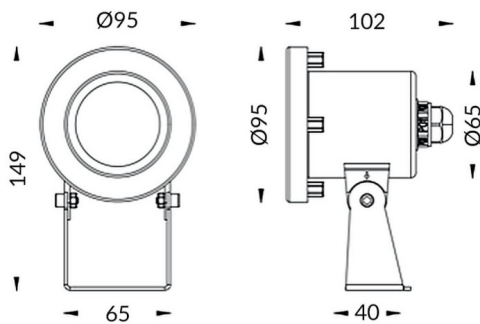

**Spot**

Lavov underwater fixture from the family Spot with a power of 9W. And a beam angle of 30°.Degree of protection IP68. Made in Stainless steel 316L body, tempered front glass. .Not include driver.

|                     |                              |
|---------------------|------------------------------|
| <b>Item code</b>    | <b>86.OU03.1021.07</b>       |
| <b>Product type</b> | <b>Outdoor</b>               |
| <b>Category</b>     | <b>Underwater Luminaires</b> |
| <b>Family</b>       | <b>Spot</b>                  |

|                   |  |
|-------------------|--|
| <b>Pictograms</b> |  |
|                   |  |

**Scheme**

|                                |                        |
|--------------------------------|------------------------|
| <b>Product</b>                 |                        |
| <b>Real power (W)</b>          | <b>9</b>               |
| <b>Real luminous flux (Lm)</b> | <b>270</b>             |
| <b>Beam angle (°)</b>          | <b>30°</b>             |
| <b>IP</b>                      | <b>68</b>              |
| <b>Colour</b>                  | <b>Stainless steel</b> |
| <b>Chip Brand</b>              | <b>OSRAM</b>           |
| <b>Control gear included</b>   | <b>no</b>              |
| <b>Control gear</b>            | <b>DRIVER EXCL</b>     |
| <b>Light source</b>            | <b>LED</b>             |
| <b>Type of LED</b>             | <b>3*3WOSRAM</b>       |
| <b>Average life time (h)</b>   | <b>50000h L80B10</b>   |
| <b>Colour temperature (K)</b>  | <b>RGB 3 in 1</b>      |
| <b>CRI</b>                     | <b>&gt;80</b>          |
| <b>IK</b>                      | <b>IK08</b>            |