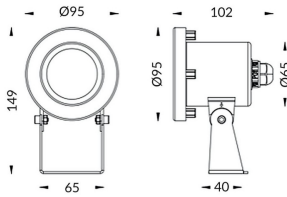

Spot

Lavov underwater fixture from the family Spot with a power of 9W. And a beam angle of 30°.Degree of protection IP68. Made in Stainless steel 316L body, tempered front glass. .Not include driver.

Item code	86.OU03.1021.07
Product type	Outdoor
Category	Underwater Luminaires
Family	Spot

Pictograms	
-------------------	------

Scheme

Product	
Real power (W)	9
Real luminous flux (Lm)	270
Beam angle (°)	30°
IP	68
Colour	Stainless steel
Chip Brand	OSRAM
Control gear included	no
Light source	LED
Type of LED	3*3W OSRAM
Average life time (h)	50000h L80B10
Colour temperature (K)	RGB 3 in 1
CRI	>80
IK	IK05