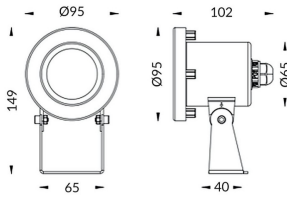

Spot

Lavov underwater fixture from the family Spot with a power of 7W. And a beam angle of 30°.Degree of protection IP68. Made in Stainless steel 316L body, tempered front glass. .Not include driver.

| | |
|---------------------|------------------------------|
| Item code | 86.OU03.1321.07 |
| Product type | Outdoor |
| Category | Underwater Luminaires |
| Family | Spot |

| | |
|-------------------|--|
| Pictograms | |
| | |

Scheme

| | |
|--------------------------------|------------------------|
| Product | |
| Real power (W) | 7 |
| Real luminous flux (Lm) | 616.98 |
| Beam angle (°) | 30° |
| IP | 68 |
| Colour | Stainless steel |
| Chip Brand | OSRAM |
| Control gear included | no |
| Light source | LED |
| Type of LED | 3*2W OSRAM |
| Average life time (h) | 50000h L80B10 |
| Colour temperature (K) | 3000K |
| CRI | >80 |
| IK | IK05 |