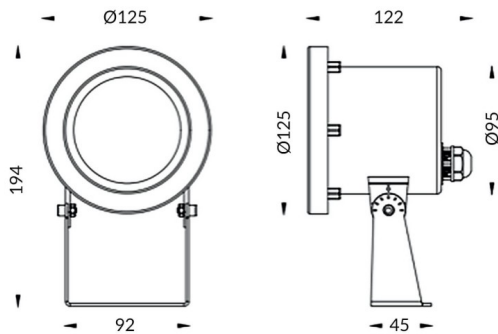

Spot

Lavov underwater fixture from the family Spot with a power of 15W. And a beam angle of 15o.Degree of protection IP68. Made in Stainless steel 316L body, tempered front glass. .Not include driver.

| | |
|---------------------|------------------------------|
| Item code | 86.OU03.2011.07 |
| Product type | Outdoor |
| Category | Underwater Luminaires |
| Family | Spot |

Pictograms

Scheme

| | |
|--------------------------------|------------------------|
| Product | |
| Real power (W) | 15 |
| Real luminous flux (Lm) | 450 |
| Beam angle (&ordm;) | 15o |
| IP | 68 |
| Colour | Stainless steel |
| Chip Brand | OSRAM |
| Control gear included | no |
| Light source | LED |
| Type of LED | 6*3W OSRAM |
| Average life time (h) | 50000h L80B10 |
| Colour teperature (K) | RGB 3 in 1 |
| CRI | >80 |
| IK | IK05 |