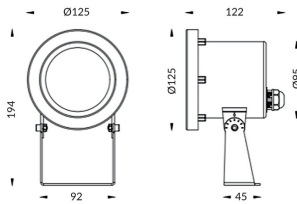

**Spot**

Lavov underwater fixture from the family Spot with a power of 15W. And a beam angle of 15°. Degree of protection IP68. Made in Stainless steel 316L body, tempered front glass. .Not include driver.

<b>Item code</b>	<b>86.OU03.2011.07</b>
<b>Product type</b>	<b>Outdoor</b>
<b>Category</b>	<b>Underwater Luminaires</b>
<b>Family</b>	<b>Spot</b>

**Pictograms**

**Scheme**

<b>Product</b>	
<b>Real power (W)</b>	<b>15</b>
<b>Real luminous flux (Lm)</b>	<b>450</b>
<b>Beam angle (°)</b>	<b>15°</b>
<b>IP</b>	<b>68</b>
<b>Colour</b>	<b>Stainless steel</b>
<b>Chip Brand</b>	<b>OSRAM</b>
<b>Control gear included</b>	<b>no</b>
<b>Light source</b>	<b>LED</b>
<b>Type of LED</b>	<b>6*3W OSRAM</b>
<b>Average life time (h)</b>	<b>50000h L80B10</b>
<b>Colour temperature (K)</b>	<b>RGB 3 in 1</b>
<b>CRI</b>	<b>&gt;80</b>
<b>IK</b>	<b>IK05</b>