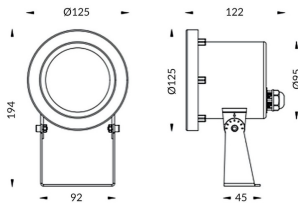

Spot

Lavov underwater fixture from the family Spot with a power of 15W. And a beam angle of 30°.Degree of protection IP68. Made in Stainless steel 316L body, tempered front glass. .Not include driver.

Item code	86.OU03.2021.07
Product type	Outdoor
Category	Underwater Luminaires
Family	Spot

Pictograms

Scheme

Product	
Real power (W)	15
Real luminous flux (Lm)	450
Beam angle (°)	30°
IP	68
Colour	Stainless steel
Chip Brand	OSRAM
Control gear included	no
Light source	LED
Type of LED	6*3W OSRAM
Average life time (h)	50000h L80B10
Colour temperature (K)	RGB 3 in 1
CRI	>80
IK	IK05