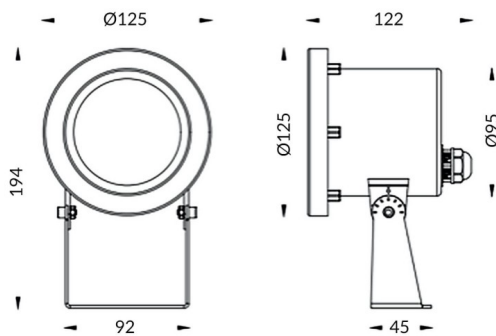

Spot

Lavov underwater fixture from the family Spot with a power of 15W. And a beam angle of 30°. Degree of protection IP68. Made in Stainless steel 316L body, tempered front glass. .Not include driver.

Item code	86.OU03.2021.07
Product type	Outdoor
Category	Underwater Luminaires
Family	Spot

Pictograms	

Scheme

Product	
Real power (W)	15
Real luminous flux (Lm)	450
Beam angle (°)	30°
IP	68
Colour	Stainless steel
Chip Brand	OSRAM
Control gear included	no
Control gear	DRIVER EXCL
Light source	LED
Type of LED	6*3W OSRAM
Average life time (h)	50000h L80B10
Colour temperature (K)	RGB 3 in 1
CRI	>80
IK	IK08