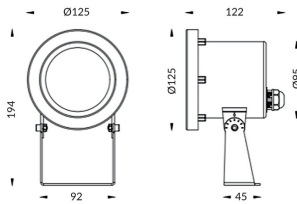

Spot

Lavov underwater fixture from the family Spot with a power of 15W. And a beam angle of 30°.Degree of protection IP68. Made in Stainless steel 316L body, tempered front glass. .Not include driver.

Item code	86.OU03.2021.07
Product type	Outdoor
Category	Underwater Luminaires
Family	Spot

Pictograms

Scheme

Product	
Real power (W)	15
Real luminous flux (Lm)	450
Beam angle (°)	30°
IP	68
Colour	Stainless steel
Chip Brand	OSRAM
Control gear included	no
Light source	LED
Type of LED	6*3W OSRAM
Average life time (h)	50000h L80B10
Colour temperature (K)	RGB 3 in 1
CRI	>80
IK	IK05