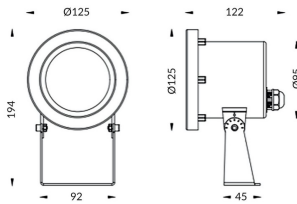

**Spot**

Lavov underwater fixture from the family Spot with a power of 15W. And a beam angle of 30°.Degree of protection IP68. Made in Stainless steel 316L body, tempered front glass. .Not include driver.

|                   |  |
|-------------------|--|
| <b>Pictograms</b> |  |
|                   |  |

**Scheme**

|                                |                        |
|--------------------------------|------------------------|
| <b>Product</b>                 |                        |
| <b>Real power (W)</b>          | <b>15</b>              |
| <b>Real luminous flux (Lm)</b> | <b>450</b>             |
| <b>Beam angle (°)</b>          | <b>30°</b>             |
| <b>IP</b>                      | <b>68</b>              |
| <b>Colour</b>                  | <b>Stainless steel</b> |
| <b>Chip Brand</b>              | <b>OSRAM</b>           |
| <b>Control gear included</b>   | <b>no</b>              |
| <b>Light source</b>            | <b>LED</b>             |
| <b>Type of LED</b>             | <b>6*3W OSRAM</b>      |
| <b>Average life time (h)</b>   | <b>50000h L80B10</b>   |
| <b>Colour temperature (K)</b>  | <b>RGB 3 in 1</b>      |
| <b>CRI</b>                     | <b>&gt;80</b>          |
| <b>IK</b>                      | <b>IK05</b>            |