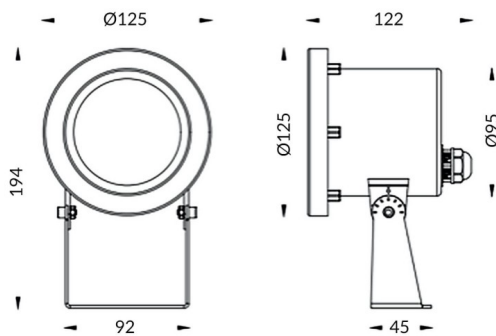

Spot

Lavov underwater fixture from the family Spot with a power of 15W. And a beam angle of 30°.Degree of protection IP68. Made in Stainless steel 316L body, tempered front glass. .Not include driver.

Item code	86.OU03.2021.07
Product type	Outdoor
Category	Underwater Luminaires
Family	Spot

Pictograms

-
-
-
-
-
-
-
-

Scheme

Product	
Real power (W)	15
Real luminous flux (Lm)	450
Beam angle (&ordm;)	30°
IP	68
Colour	Stainless steel
Chip Brand	OSRAM
Control gear included	no
Light source	LED
Type of LED	6*3W OSRAM
Average life time (h)	50000h L80B10
Colour teperature (K)	RGB 3 in 1
CRI	>80
IK	IK05