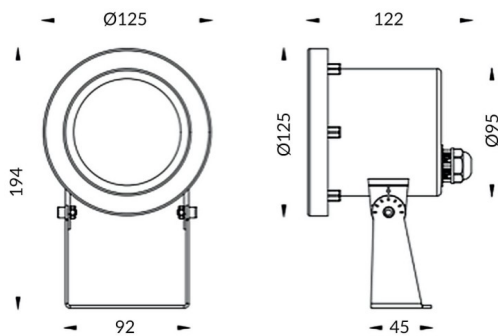

Spot

Lavov underwater fixture from the family Spot with a power of 15W. And a beam angle of 60°.Degree of protection IP68. Made in Stainless steel 316L body, tempered front glass. .Not include driver.

Item code	86.OU03.2031.07
Product type	Outdoor
Category	Underwater Luminaires
Family	Spot

Pictograms

Scheme

Product	
Real power (W)	15
Real luminous flux (Lm)	450
Beam angle (&ordm;)	60°
IP	68
Colour	Stainless steel
Chip Brand	OSRAM
Control gear included	no
Light source	LED
Type of LED	6*3W OSRAM
Average life time (h)	50000h L80B10
Colour teperature (K)	RGB 3 in 1
CRI	>80
IK	IK05