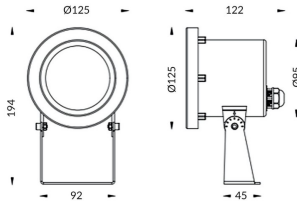

**Spot**

Lavov underwater fixture from the family Spot with a power of 15W. And a beam angle of 60°.Degree of protection IP68. Made in Stainless steel 316L body, tempered front glass. .Not include driver.

<b>Item code</b>	<b>86.OU03.2031.07</b>
<b>Product type</b>	<b>Outdoor</b>
<b>Category</b>	<b>Underwater Luminaires</b>
<b>Family</b>	<b>Spot</b>

**Pictograms**

**Scheme**

<b>Product</b>	
<b>Real power (W)</b>	<b>15</b>
<b>Real luminous flux (Lm)</b>	<b>450</b>
<b>Beam angle (°)</b>	<b>60°</b>
<b>IP</b>	<b>68</b>
<b>Colour</b>	<b>Stainless steel</b>
<b>Chip Brand</b>	<b>OSRAM</b>
<b>Control gear included</b>	<b>no</b>
<b>Light source</b>	<b>LED</b>
<b>Type of LED</b>	<b>6*3W OSRAM</b>
<b>Average life time (h)</b>	<b>50000h L80B10</b>
<b>Colour temperature (K)</b>	<b>RGB 3 in 1</b>
<b>CRI</b>	<b>&gt;80</b>
<b>IK</b>	<b>IK05</b>