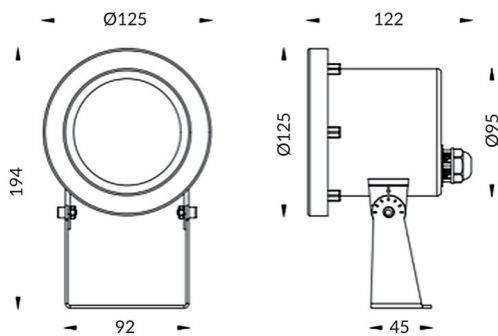

**Spot**

Lavov underwater fixture from the family Spot with a power of 15W. And a beam angle of 60°. Degree of protection IP68. Made in Stainless steel 316L body, tempered front glass. .Not include driver.

<b>Item code</b>	<b>86.OU03.2031.07</b>
<b>Product type</b>	<b>Outdoor</b>
<b>Category</b>	<b>Underwater Luminaires</b>
<b>Family</b>	<b>Spot</b>

<b>Pictograms</b>	

**Scheme**

<b>Product</b>	
<b>Real power (W)</b>	<b>15</b>
<b>Real luminous flux (Lm)</b>	<b>450</b>
<b>Beam angle (°)</b>	<b>60°</b>
<b>IP</b>	<b>68</b>
<b>Colour</b>	<b>Stainless steel</b>
<b>Chip Brand</b>	<b>OSRAM</b>
<b>Control gear included</b>	<b>no</b>
<b>Control gear</b>	<b>DRIVER EXCL</b>
<b>Light source</b>	<b>LED</b>
<b>Type of LED</b>	<b>6*3WOSRAM</b>
<b>Average life time (h)</b>	<b>50000h L80B10</b>
<b>Colour temperature (K)</b>	<b>RGB 3 in 1</b>
<b>CRI</b>	<b>&gt;80</b>
<b>IK</b>	<b>IK05</b>