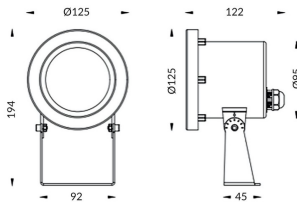

Spot

Lavov underwater fixture from the family Spot with a power of 15W. And a beam angle of 60°.Degree of protection IP68. Made in Stainless steel 316L body, tempered front glass. .Not include driver.

Item code	86.OU03.2031.07
Product type	Outdoor
Category	Underwater Luminaires
Family	Spot

Pictograms

Scheme

Product	
Real power (W)	15
Real luminous flux (Lm)	450
Beam angle (°)	60°
IP	68
Colour	Stainless steel
Chip Brand	OSRAM
Control gear included	no
Light source	LED
Type of LED	6*3W OSRAM
Average life time (h)	50000h L80B10
Colour temperature (K)	RGB 3 in 1
CRI	>80
IK	IK05