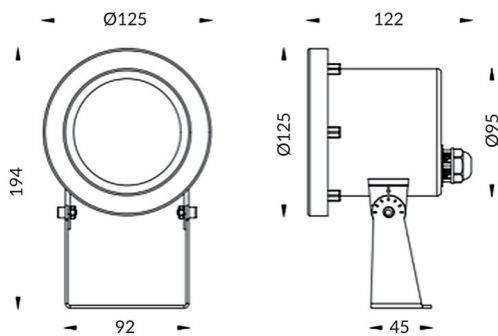

**Spot**

Lavov underwater fixture from the family Spot with a power of 15W. And a beam angle of 15o. Degree of protection IP68. Made in Stainless steel 316L body, tempered front glass. .Not include driver.

<b>Item code</b>	<b>86.OU03.2311.07</b>
<b>Product type</b>	<b>Outdoor</b>
<b>Category</b>	<b>Underwater Luminaires</b>
<b>Family</b>	<b>Spot</b>

**Pictograms**

- 
- 
- 
- 
- 
- 
- 
- 

**Scheme**

<b>Product</b>	
<b>Real power (W)</b>	<b>15</b>
<b>Real luminous flux (Lm)</b>	<b>1512.75</b>
<b>Beam angle (&amp;ordm;)</b>	<b>15o</b>
<b>IP</b>	<b>68</b>
<b>Colour</b>	<b>Stainless steel</b>
<b>Chip Brand</b>	<b>OSRAM</b>
<b>Control gear included</b>	<b>no</b>
<b>Light source</b>	<b>LED</b>
<b>Type of LED</b>	<b>6*3W OSRAM</b>
<b>Average life time (h)</b>	<b>50000h L80B10</b>
<b>Colour temperature (K)</b>	<b>3000K</b>
<b>CRI</b>	<b>&gt;80</b>
<b>IK</b>	<b>IK05</b>