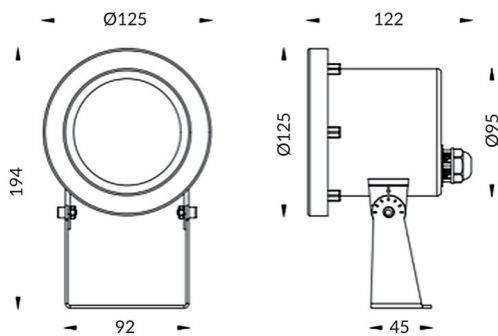

Spot

Lavov underwater fixture from the family Spot with a power of 15W. And a beam angle of 15°. Degree of protection IP68. Made in Stainless steel 316L body, tempered front glass. .Not include driver.

Item code	86.OU03.2311.07
Product type	Outdoor
Category	Underwater Luminaires
Family	Spot

Pictograms	

Scheme

Product	
Real power (W)	15
Real luminous flux (Lm)	1512.75
Beam angle (°)	15°
IP	68
Colour	Stainless steel
Chip Brand	OSRAM
Control gear included	no
Control gear	DRIVER EXCL
Light source	LED
Type of LED	6*3WOSRAM
Average life time (h)	50000h L80B10
Colour temperature (K)	3000K
CRI	>80
IK	IK05