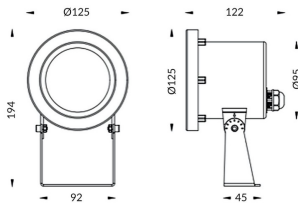

Spot

Lavov underwater fixture from the family Spot with a power of 15W. And a beam angle of 30°.Degree of protection IP68. Made in Stainless steel 316L body, tempered front glass. .Not include driver.

Item code	86.OU03.2321.07
Product type	Outdoor
Category	Underwater Luminaires
Family	Spot

Pictograms

Scheme

Product	
Real power (W)	15
Real luminous flux (Lm)	1322.1
Beam angle (°)	30°
IP	68
Colour	Stainless steel
Chip Brand	OSRAM
Control gear included	no
Light source	LED
Type of LED	6*3W OSRAM
Average life time (h)	50000h L80B10
Colour temperature (K)	3000K
CRI	>80
IK	IK05