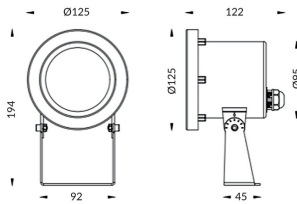

**Spot**

Lavov underwater fixture from the family Spot with a power of 15W. And a beam angle of 30°.Degree of protection IP68. Made in Stainless steel 316L body, tempered front glass. .Not include driver.

<b>Item code</b>	<b>86.OU03.2321.07</b>
<b>Product type</b>	<b>Outdoor</b>
<b>Category</b>	<b>Underwater Luminaires</b>
<b>Family</b>	<b>Spot</b>

<b>Pictograms</b>	
-------------------	--

**Scheme**

<b>Product</b>	
<b>Real power (W)</b>	<b>15</b>
<b>Real luminous flux (Lm)</b>	<b>1322.1</b>
<b>Beam angle (°)</b>	<b>30°</b>
<b>IP</b>	<b>68</b>
<b>Colour</b>	<b>Stainless steel</b>
<b>Chip Brand</b>	<b>OSRAM</b>
<b>Control gear included</b>	<b>no</b>
<b>Light source</b>	<b>LED</b>
<b>Type of LED</b>	<b>6*3W OSRAM</b>
<b>Average life time (h)</b>	<b>50000h L80B10</b>
<b>Colour temperature (K)</b>	<b>3000K</b>
<b>CRI</b>	<b>&gt;80</b>
<b>IK</b>	<b>IK05</b>