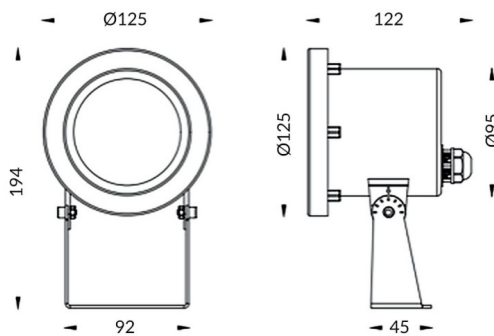

**Spot**

Lavov underwater fixture from the family Spot with a power of 15W. And a beam angle of 30°. Degree of protection IP68. Made in Stainless steel 316L body, tempered front glass. .Not include driver.

<b>Item code</b>	<b>86.OU03.2321.07</b>
<b>Product type</b>	<b>Outdoor</b>
<b>Category</b>	<b>Underwater Luminaires</b>
<b>Family</b>	<b>Spot</b>

**Pictograms**

		<b>CRI 80</b>	<b>SDCM 3</b>	
<b>Driver EXCL.</b>		<b>IK 08</b>	<b>24 VDC</b>	<b>IP 68</b>

**Scheme**

<b>Product</b>	
<b>Real power (W)</b>	<b>15</b>
<b>Real luminous flux (Lm)</b>	<b>1322.1</b>
<b>Beam angle (°)</b>	<b>30°</b>
<b>IP</b>	<b>68</b>
<b>Colour</b>	<b>Stainless steel</b>
<b>Chip Brand</b>	<b>OSRAM</b>
<b>Control gear included</b>	<b>no</b>
<b>Control gear</b>	<b>DRIVER EXCL</b>
<b>Light source</b>	<b>LED</b>
<b>Type of LED</b>	<b>6*3WOSRAM</b>
<b>Average life time (h)</b>	<b>50000h L80B10</b>
<b>Colour temperature (K)</b>	<b>3000K</b>
<b>CRI</b>	<b>&gt;80</b>
<b>IK</b>	<b>IK05</b>