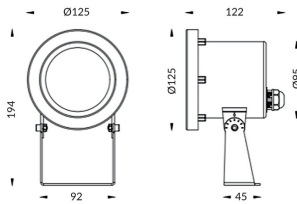

Spot

Lavov underwater fixture from the family Spot with a power of 15W. And a beam angle of 30°.Degree of protection IP68. Made in Stainless steel 316L body, tempered front glass. .Not include driver.

Item code	86.OU03.2321.07
Product type	Outdoor
Category	Underwater Luminaires
Family	Spot

Pictograms

Scheme

Product	
Real power (W)	15
Real luminous flux (Lm)	1322.1
Beam angle (°)	30°
IP	68
Colour	Stainless steel
Chip Brand	OSRAM
Control gear included	no
Light source	LED
Type of LED	6*3W OSRAM
Average life time (h)	50000h L80B10
Colour temperature (K)	3000K
CRI	>80
IK	IK05