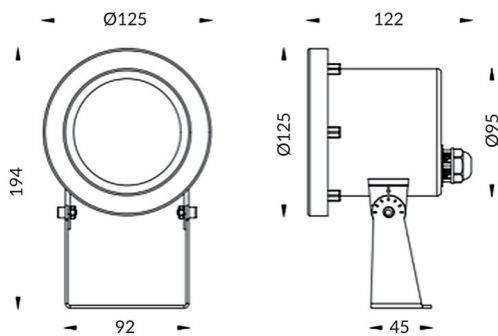

Spot

Lavov underwater fixture from the family Spot with a power of 15W. And a beam angle of 30°. Degree of protection IP68. Made in Stainless steel 316L body, tempered front glass. .Not include driver.

Item code	86.OU03.2321.07
Product type	Outdoor
Category	Underwater Luminaires
Family	Spot

Pictograms	

Scheme

Product	
Real power (W)	15
Real luminous flux (Lm)	1322.1
Beam angle (°)	30°
IP	68
Colour	Stainless steel
Chip Brand	OSRAM
Control gear included	no
Control gear	DRIVER EXCL
Light source	LED
Type of LED	6*3WOSRAM
Average life time (h)	50000h L80B10
Colour temperature (K)	3000K
CRI	>80
IK	IK05