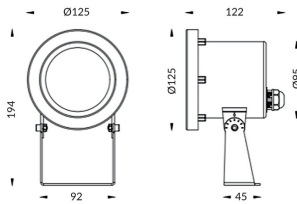

Spot

Lavov underwater fixture from the family Spot with a power of 15W. And a beam angle of 30°.Degree of protection IP68. Made in Stainless steel 316L body, tempered front glass. .Not include driver.

Item code	86.OU03.2321.07
Product type	Outdoor
Category	Underwater Luminaires
Family	Spot

Pictograms	

Scheme

Product	
Real power (W)	15
Real luminous flux (Lm)	1322.1
Beam angle (°)	30°
IP	68
Colour	Stainless steel
Chip Brand	OSRAM
Control gear included	no
Light source	LED
Type of LED	6*3W OSRAM
Average life time (h)	50000h L80B10
Colour temperature (K)	3000K
CRI	>80
IK	IK05