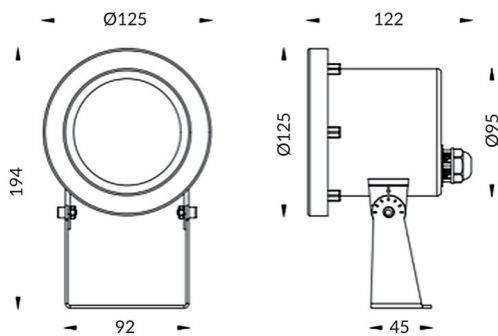

Spot

Lavov underwater fixture from the family Spot with a power of 15W. And a beam angle of 30°.Degree of protection IP68. Made in Stainless steel 316L body, tempered front glass. .Not include driver.

Item code	86.OU03.2321.07
Product type	Outdoor
Category	Underwater Luminaires
Family	Spot

Pictograms

-
-
-
-
-
-
-
-

Scheme

Product	
Real power (W)	15
Real luminous flux (Lm)	1322.1
Beam angle (&ordm;)	30°
IP	68
Colour	Stainless steel
Chip Brand	OSRAM
Control gear included	no
Light source	LED
Type of LED	6*3W OSRAM
Average life time (h)	50000h L80B10
Colour temperature (K)	3000K
CRI	>80
IK	IK05