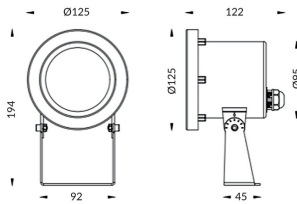

**Spot**

Lavov underwater fixture from the family Spot with a power of 15W. And a beam angle of 60°.Degree of protection IP68. Made in Stainless steel 316L body, tempered front glass. .Not include driver.

<b>Item code</b>	<b>86.OU03.2331.07</b>
<b>Product type</b>	<b>Outdoor</b>
<b>Category</b>	<b>Underwater Luminaires</b>
<b>Family</b>	<b>Spot</b>

**Pictograms**

**Scheme**

<b>Product</b>	
<b>Real power (W)</b>	<b>15</b>
<b>Real luminous flux (Lm)</b>	<b>1272</b>
<b>Beam angle (°)</b>	<b>60°</b>
<b>IP</b>	<b>68</b>
<b>Colour</b>	<b>Stainless steel</b>
<b>Chip Brand</b>	<b>OSRAM</b>
<b>Control gear included</b>	<b>no</b>
<b>Light source</b>	<b>LED</b>
<b>Type of LED</b>	<b>6*3W OSRAM</b>
<b>Average life time (h)</b>	<b>50000h L80B10</b>
<b>Colour temperature (K)</b>	<b>3000K</b>
<b>CRI</b>	<b>&gt;80</b>
<b>IK</b>	<b>IK05</b>