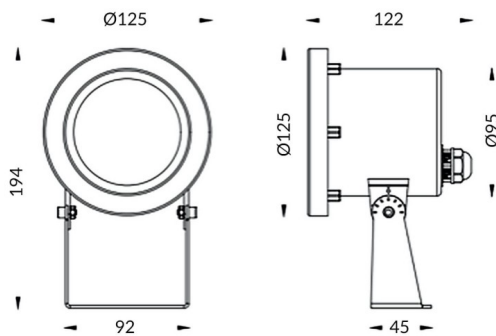

Spot

Lavov underwater fixture from the family Spot with a power of 15W. And a beam angle of 60°.Degree of protection IP68. Made in Stainless steel 316L body, tempered front glass. .Not include driver.

Item code	86.OU03.2331.07
Product type	Outdoor
Category	Underwater Luminaires
Family	Spot

Pictograms

-
-
-
-
-
-
-
-

Scheme

Product	
Real power (W)	15
Real luminous flux (Lm)	1272
Beam angle (&ordm;)	60°
IP	68
Colour	Stainless steel
Chip Brand	OSRAM
Control gear included	no
Light source	LED
Type of LED	6*3W OSRAM
Average life time (h)	50000h L80B10
Colour temperature (K)	3000K
CRI	>80
IK	IK05