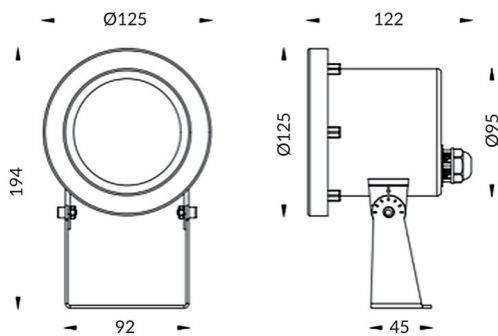

Spot

Lavov underwater fixture from the family Spot with a power of 15W. And a beam angle of 60°. Degree of protection IP68. Made in Stainless steel 316L body, tempered front glass. .Not include driver.

Item code	86.OU03.2331.07
Product type	Outdoor
Category	Underwater Luminaires
Family	Spot

Pictograms	

Scheme

Product	
Real power (W)	15
Real luminous flux (Lm)	1272
Beam angle (°)	60°
IP	68
Colour	Stainless steel
Chip Brand	OSRAM
Control gear included	no
Control gear	DRIVER EXCL
Light source	LED
Type of LED	6*3WOSRAM
Average life time (h)	50000h L80B10
Colour temperature (K)	3000K
CRI	>80
IK	IK05