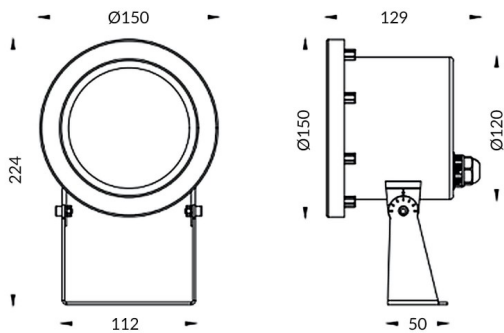

Spot

Lavov underwater fixture from the family Spot with a power of 24W. And a beam angle of 15°. Degree of protection IP68. Made in Stainless steel 316L body, tempered front glass. .Not include driver.

Item code	86.OU03.3011.07
Product type	Outdoor
Category	Underwater Luminaires
Family	Spot

Pictograms	

Scheme

Product	
Real power (W)	24
Real luminous flux (Lm)	720
Beam angle (°)	15°
IP	68
Colour	Stainless steel
Chip Brand	OSRAM
Control gear included	no
Control gear	DRIVER EXCL
Light source	LED
Type of LED	12*3WOSRAM
Average life time (h)	50000h L80B10
Colour temperature (K)	RGB 3 in 1
CRI	>80
IK	IK08