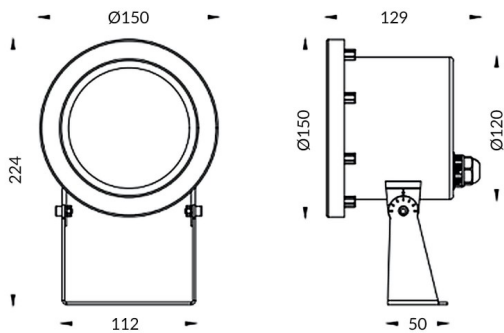

Spot

Lavov underwater fixture from the family Spot with a power of 24W. And a beam angle of 15°. Degree of protection IP68. Made in Stainless steel 316L body, tempered front glass. .Not include driver.

Item code	86.OU03.3011.07
Product type	Outdoor
Category	Underwater Luminaires
Family	Spot

Pictograms

		CRI 80	SDCM 3	
Driver EXCL.		IK 08	24 VDC	IP 68

Scheme

Product	
Real power (W)	24
Real luminous flux (Lm)	720
Beam angle (°)	15°
IP	68
Colour	Stainless steel
Chip Brand	OSRAM
Control gear included	no
Control gear	DRIVER EXCL
Light source	LED
Type of LED	12*3WOSRAM
Average life time (h)	50000h L80B10
Colour temperature (K)	RGB 3 in 1
CRI	>80
IK	IK08