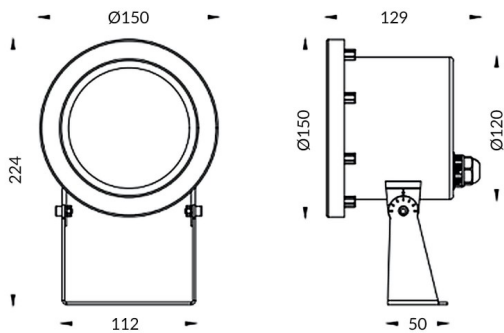

Scheme

Product	
Real power (W)	24
Real luminous flux (Lm)	720
Beam angle (°)	24°
IP	68
Colour	Stainless steel
Chip Brand	OSRAM
Control gear included	no
Control gear	DRIVER EXCL
Light source	LED
Type of LED	12*3W OSRAM
Average life time (h)	50000h L80B10
Colour temperature (K)	RGB 3 in 1
CRI	>80
IK	IK08