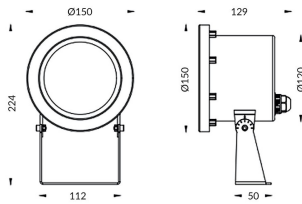

**Spot**

Lavov underwater fixture from the family Spot with a power of 24W. And a beam angle of 24°.Degree of protection IP68. Made in Stainless steel 316L body, tempered front glass. .Not include driver.

<b>Item code</b>	<b>86.OU03.3021.07</b>
<b>Product type</b>	<b>Outdoor</b>
<b>Category</b>	<b>Underwater Luminaires</b>
<b>Family</b>	<b>Spot</b>

**Pictograms**

**Scheme**

<b>Product</b>	
<b>Real power (W)</b>	<b>24</b>
<b>Real luminous flux (Lm)</b>	<b>720</b>
<b>Beam angle (°)</b>	<b>24°</b>
<b>IP</b>	<b>68</b>
<b>Colour</b>	<b>Stainless steel</b>
<b>Chip Brand</b>	<b>OSRAM</b>
<b>Control gear included</b>	<b>no</b>
<b>Light source</b>	<b>LED</b>
<b>Type of LED</b>	<b>12*3W OSRAM</b>
<b>Average life time (h)</b>	<b>50000h L80B10</b>
<b>Colour temperature (K)</b>	<b>RGB 3 in 1</b>
<b>CRI</b>	<b>&gt;80</b>
<b>IK</b>	<b>IK05</b>