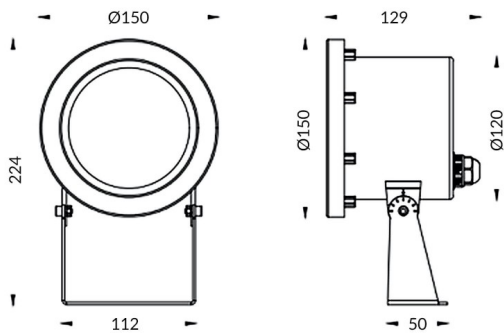

Spot

Lavov underwater fixture from the family Spot with a power of 24W. And a beam angle of 60°. Degree of protection IP68. Made in Stainless steel 316L body, tempered front glass. .Not include driver.

Item code	86.OU03.3031.07
Product type	Outdoor
Category	Underwater Luminaires
Family	Spot

Pictograms

Scheme

Product	
Real power (W)	24
Real luminous flux (Lm)	720
Beam angle (°)	60°
IP	68
Colour	Stainless steel
Chip Brand	OSRAM
Control gear included	no
Control gear	DRIVER EXCL
Light source	LED
Type of LED	12*3WOSRAM
Average life time (h)	50000h L80B10
Colour temperature (K)	RGB 3 in 1
CRI	>80
IK	IK08