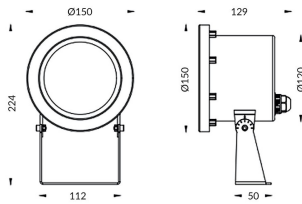

**Spot**

Lavov underwater fixture from the family Spot with a power of 24W. And a beam angle of 60°.Degree of protection IP68. Made in Stainless steel 316L body, tempered front glass. .Not include driver.

<b>Item code</b>	<b>86.OU03.3031.07</b>
<b>Product type</b>	<b>Outdoor</b>
<b>Category</b>	<b>Underwater Luminaires</b>
<b>Family</b>	<b>Spot</b>

**Pictograms**

**Scheme**

<b>Product</b>	
<b>Real power (W)</b>	<b>24</b>
<b>Real luminous flux (Lm)</b>	<b>720</b>
<b>Beam angle (°)</b>	<b>60°</b>
<b>IP</b>	<b>68</b>
<b>Colour</b>	<b>Stainless steel</b>
<b>Chip Brand</b>	<b>OSRAM</b>
<b>Control gear included</b>	<b>no</b>
<b>Light source</b>	<b>LED</b>
<b>Type of LED</b>	<b>12*3W OSRAM</b>
<b>Average life time (h)</b>	<b>50000h L80B10</b>
<b>Colour temperature (K)</b>	<b>RGB 3 in 1</b>
<b>CRI</b>	<b>&gt;80</b>
<b>IK</b>	<b>IK05</b>