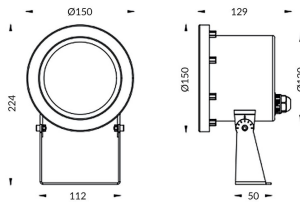

**Spot**

Lavov underwater fixture from the family Spot with a power of 24W. And a beam angle of 60°.Degree of protection IP68. Made in Stainless steel 316L body, tempered front glass. .Not include driver.

<b>Item code</b>	<b>86.OU03.3031.07</b>
<b>Product type</b>	<b>Outdoor</b>
<b>Category</b>	<b>Underwater Luminaires</b>
<b>Family</b>	<b>Spot</b>

**Pictograms**

**Scheme**

<b>Product</b>	
<b>Real power (W)</b>	<b>24</b>
<b>Real luminous flux (Lm)</b>	<b>720</b>
<b>Beam angle (°)</b>	<b>60°</b>
<b>IP</b>	<b>68</b>
<b>Colour</b>	<b>Stainless steel</b>
<b>Chip Brand</b>	<b>OSRAM</b>
<b>Control gear included</b>	<b>no</b>
<b>Light source</b>	<b>LED</b>
<b>Type of LED</b>	<b>12*3W OSRAM</b>
<b>Average life time (h)</b>	<b>50000h L80B10</b>
<b>Colour temperature (K)</b>	<b>RGB 3 in 1</b>
<b>CRI</b>	<b>&gt;80</b>
<b>IK</b>	<b>IK05</b>