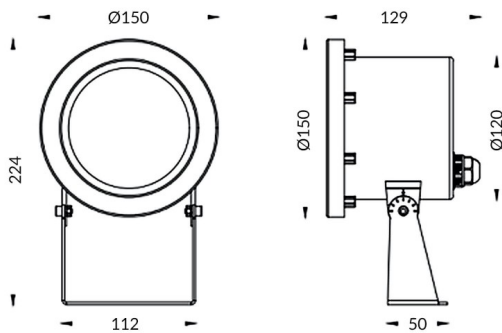

Spot

Lavov underwater fixture from the family Spot with a power of 24W. And a beam angle of 60°.Degree of protection IP68. Made in Stainless steel 316L body, tempered front glass. .Not include driver.

Item code	86.OU03.3031.07
Product type	Outdoor
Category	Underwater Luminaires
Family	Spot

Pictograms

Scheme

Product	
Real power (W)	24
Real luminous flux (Lm)	720
Beam angle (&ordm;)	60°
IP	68
Colour	Stainless steel
Chip Brand	OSRAM
Control gear included	no
Light source	LED
Type of LED	12*3W OSRAM
Average life time (h)	50000h L80B10
Colour teperature (K)	RGB 3 in 1
CRI	>80
IK	IK05