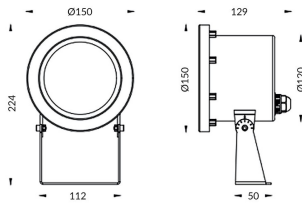

Spot

Lavov underwater fixture from the family Spot with a power of 24W. And a beam angle of 15°. Degree of protection IP68. Made in Stainless steel 316L body, tempered front glass. .Not include driver.

| | |
|---------------------|------------------------------|
| Item code | 86.OU03.3311.07 |
| Product type | Outdoor |
| Category | Underwater Luminaires |
| Family | Spot |

Pictograms

Scheme

| | |
|--------------------------------|------------------------|
| Product | |
| Real power (W) | 24 |
| Real luminous flux (Lm) | 2420.4 |
| Beam angle (°) | 15° |
| IP | 68 |
| Colour | Stainless steel |
| Chip Brand | OSRAM |
| Control gear included | no |
| Light source | LED |
| Type of LED | 12*2W OSRAM |
| Average life time (h) | 50000h L80B10 |
| Colour temperature (K) | 3000K |
| CRI | >80 |
| IK | IK05 |