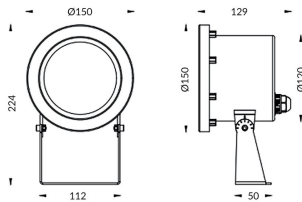

**Spot**

Lavov underwater fixture from the family Spot with a power of 24W. And a beam angle of 15°. Degree of protection IP68. Made in Stainless steel 316L body, tempered front glass. .Not include driver.

<b>Item code</b>	<b>86.OU03.3311.07</b>
<b>Product type</b>	<b>Outdoor</b>
<b>Category</b>	<b>Underwater Luminaires</b>
<b>Family</b>	<b>Spot</b>

**Pictograms**

**Scheme**

<b>Product</b>	
<b>Real power (W)</b>	<b>24</b>
<b>Real luminous flux (Lm)</b>	<b>2420.4</b>
<b>Beam angle (°)</b>	<b>15°</b>
<b>IP</b>	<b>68</b>
<b>Colour</b>	<b>Stainless steel</b>
<b>Chip Brand</b>	<b>OSRAM</b>
<b>Control gear included</b>	<b>no</b>
<b>Light source</b>	<b>LED</b>
<b>Type of LED</b>	<b>12*2W OSRAM</b>
<b>Average life time (h)</b>	<b>50000h L80B10</b>
<b>Colour temperature (K)</b>	<b>3000K</b>
<b>CRI</b>	<b>&gt;80</b>
<b>IK</b>	<b>IK05</b>