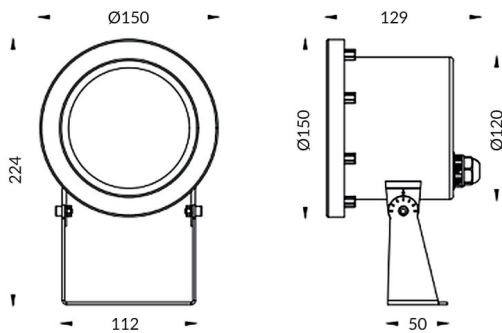

Spot

Lavov underwater fixture from the family Spot with a power of 24W. And a beam angle of 15o. Degree of protection IP68. Made in Stainless steel 316L body, tempered front glass. .Not include driver.

Item code	86.OU03.3311.07
Product type	Outdoor
Category	Underwater Luminaires
Family	Spot

Pictograms

Scheme

Product	
Real power (W)	24
Real luminous flux (Lm)	2420.4
Beam angle (&ordm;)	15o
IP	68
Colour	Stainless steel
Chip Brand	OSRAM
Control gear included	no
Light source	LED
Type of LED	12*2W OSRAM
Average life time (h)	50000h L80B10
Colour teperature (K)	3000K
CRI	>80
IK	IK05