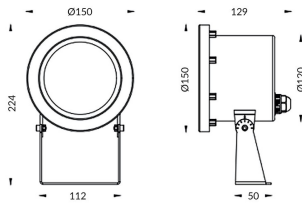

**Spot**

Lavov underwater fixture from the family Spot with a power of 24W. And a beam angle of 24°.Degree of protection IP68. Made in Stainless steel 316L body, tempered front glass. .Not include driver.

<b>Item code</b>	<b>86.OU03.3321.07</b>
<b>Product type</b>	<b>Outdoor</b>
<b>Category</b>	<b>Underwater Luminaires</b>
<b>Family</b>	<b>Spot</b>

**Pictograms**

**Scheme**

<b>Product</b>	
<b>Real power (W)</b>	<b>24</b>
<b>Real luminous flux (Lm)</b>	<b>2115.36</b>
<b>Beam angle (°)</b>	<b>24°</b>
<b>IP</b>	<b>68</b>
<b>Colour</b>	<b>Stainless steel</b>
<b>Chip Brand</b>	<b>OSRAM</b>
<b>Control gear included</b>	<b>no</b>
<b>Light source</b>	<b>LED</b>
<b>Type of LED</b>	<b>12*2W OSRAM</b>
<b>Average life time (h)</b>	<b>50000h L80B10</b>
<b>Colour temperature (K)</b>	<b>3000K</b>
<b>CRI</b>	<b>&gt;80</b>
<b>IK</b>	<b>IK05</b>