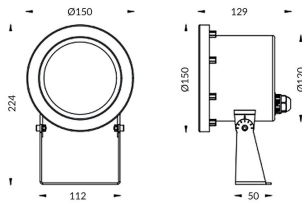

**Spot**

Lavov underwater fixture from the family Spot with a power of 24W. And a beam angle of 24°.Degree of protection IP68. Made in Stainless steel 316L body, tempered front glass. .Not include driver.

<b>Item code</b>	<b>86.OU03.3321.07</b>
<b>Product type</b>	<b>Outdoor</b>
<b>Category</b>	<b>Underwater Luminaires</b>
<b>Family</b>	<b>Spot</b>

<b>Pictograms</b>	

**Scheme**

<b>Product</b>	
<b>Real power (W)</b>	<b>24</b>
<b>Real luminous flux (Lm)</b>	<b>2115.36</b>
<b>Beam angle (°)</b>	<b>24°</b>
<b>IP</b>	<b>68</b>
<b>Colour</b>	<b>Stainless steel</b>
<b>Chip Brand</b>	<b>OSRAM</b>
<b>Control gear included</b>	<b>no</b>
<b>Light source</b>	<b>LED</b>
<b>Type of LED</b>	<b>12*2W OSRAM</b>
<b>Average life time (h)</b>	<b>50000h L80B10</b>
<b>Colour temperature (K)</b>	<b>3000K</b>
<b>CRI</b>	<b>&gt;80</b>
<b>IK</b>	<b>IK05</b>