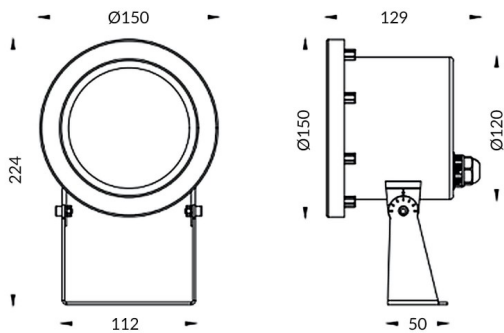

Spot

Lavov underwater fixture from the family Spot with a power of 24W. And a beam angle of 24°. Degree of protection IP68. Made in Stainless steel 316L body, tempered front glass. .Not include driver.

Item code	86.OU03.3321.07
Product type	Outdoor
Category	Underwater Luminaires
Family	Spot

Pictograms

		CRI 80	SDCM 3	
Driver EXCL.		IK 08	24 VDC	IP 68

Scheme

Product	
Real power (W)	24
Real luminous flux (Lm)	2115.36
Beam angle (°)	24°
IP	68
Colour	Stainless steel
Chip Brand	OSRAM
Control gear included	no
Control gear	DRIVER EXCL
Light source	LED
Type of LED	12*2W OSRAM
Average life time (h)	50000h L80B10
Colour temperature (K)	3000K
CRI	>80
IK	IK08