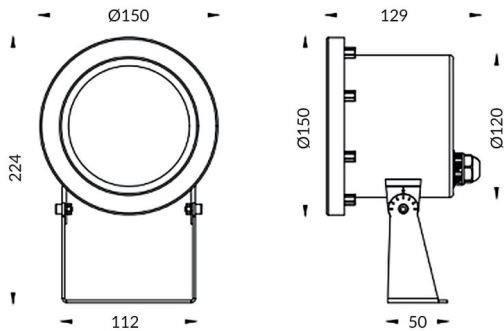

**Spot**

Lavov underwater fixture from the family Spot with a power of 24W. And a beam angle of 60°.Degree of protection IP68. Made in Stainless steel 316L body, tempered front glass. .Not include driver.

<b>Item code</b>	<b>86.OU03.3331.07</b>
<b>Product type</b>	<b>Outdoor</b>
<b>Category</b>	<b>Underwater Luminaires</b>
<b>Family</b>	<b>Spot</b>

**Pictograms**

**Scheme**

<b>Product</b>	
<b>Real power (W)</b>	<b>24</b>
<b>Real luminous flux (Lm)</b>	<b>2035.2</b>
<b>Beam angle (&amp;ordm;)</b>	<b>60°</b>
<b>IP</b>	<b>68</b>
<b>Colour</b>	<b>Stainless steel</b>
<b>Chip Brand</b>	<b>OSRAM</b>
<b>Control gear included</b>	<b>no</b>
<b>Light source</b>	<b>LED</b>
<b>Type of LED</b>	<b>12*2W OSRAM</b>
<b>Average life time (h)</b>	<b>50000h L80B10</b>
<b>Colour temperature (K)</b>	<b>3000K</b>
<b>CRI</b>	<b>&gt;80</b>
<b>IK</b>	<b>IK05</b>