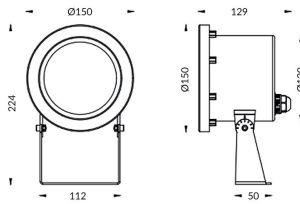

**Spot**

Lavov underwater fixture from the family Spot with a power of 24W. And a beam angle of 60°.Degree of protection IP68. Made in Stainless steel 316L body, tempered front glass. .Not include driver.

<b>Item code</b>	<b>86.OU03.3331.07</b>
<b>Product type</b>	<b>Outdoor</b>
<b>Category</b>	<b>Underwater Luminaires</b>
<b>Family</b>	<b>Spot</b>

**Pictograms**

**Scheme**

<b>Product</b>	
<b>Real power (W)</b>	<b>24</b>
<b>Real luminous flux (Lm)</b>	<b>2035.2</b>
<b>Beam angle (°)</b>	<b>60°</b>
<b>IP</b>	<b>68</b>
<b>Colour</b>	<b>Stainless steel</b>
<b>Chip Brand</b>	<b>OSRAM</b>
<b>Control gear included</b>	<b>no</b>
<b>Light source</b>	<b>LED</b>
<b>Type of LED</b>	<b>12*2W OSRAM</b>
<b>Average life time (h)</b>	<b>50000h L80B10</b>
<b>Colour temperature (K)</b>	<b>3000K</b>
<b>CRI</b>	<b>&gt;80</b>
<b>IK</b>	<b>IK05</b>