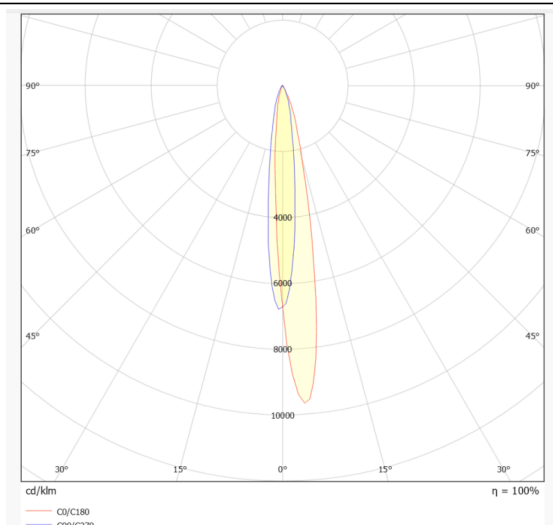

WALLLIGHT (OW01)

Lavov Wall washer from the family WALLLIGHT (OW01), with a power of 10W and a 10° beam angle. Finished in Black colour. Dimensions 25X56x500mm. With a total lumen output of 690lm and a luminous efficiency of 69lm/W. CCT 3000K. Driver ON-OFF. Made in Extruded Aluminium body, Die Cast End Caps, Tempered Glass Cover. IP66. IK05

Dimensions

Product dimensions (mm) 25X56x500mm

Scheme

Photometry

Item code	86.OW01.1311.02
Product type	Outdoor
Category	Wall Washer
Family	WALLLIGHT
Subfamily	WALLLIGHT (OW01)
Pictograms	

Product	
Real power (W)	10
Real luminous flux (Lm)	690
Luminous efficiency (Lm/W)	69
Beam angle (°)	10°
Life time (h)	50000h L70B10
IP	66
Electrical class insulation	Class I
Colour	Black
Control gear included	Yes
Control gear	ON-OFF
Light source	LED
Type of LED	OSRAM single color
Colour temperature (K)	3000K
Colour consistency (SDCM)	SDCM3
CRI	>80
IK	IK05