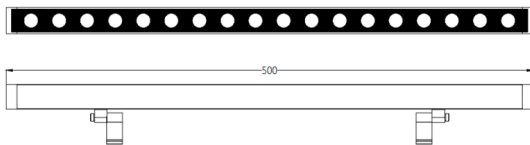

WALLLIGHT (OW01)

Lavov Wall washer from the family WALLLIGHT (OW01), with a power of 10W and a 10° beam angle. Finished in Black colour. Dimensions 25X56x500mm. With a total lumen output of 690lm and a luminous efficiency of 69lm/W. CCT 3000K. Driver ON-OFF. Made in Extruded Aluminium body, Die Cast End Caps, Tempered Glass Cover. IP66. IK05

Dimensions

Product dimensions (mm) 25X56x500mm

Scheme

Photometry

Item code	86.OW01.1311.02
Product type	Outdoor
Category	Wall Washer
Family	WALLLIGHT
Subfamily	WALLLIGHT (OW01)
Pictograms	

Product	
Real power (W)	10
Real luminous flux (Lm)	690
Luminous efficiency (Lm/W)	69
Beam angle (°)	10°
Life time (h)	50000h L70B10
IP	66
Electrical class insulation	Class I
Colour	Black
Control gear included	Yes
Control gear	ON-OFF
Light source	LED
Type of LED	OSRAM single color
Colour temperature (K)	3000K
Colour consistency (SDCM)	SDCM3
CRI	>80
IK	IK05