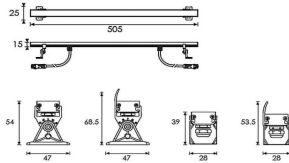

### WALLLIGHT (OW01)

Wall Washer fixture from the family WALLLIGHT (OW01) with a power of 8,5W and a lighting distribution diffuse with a real lumen output of 418lm and an efficiency of 49,18lm/W, with a CCT of 3000K, made in Extruded Aluminium, Die Cast End Caps and finished in Grey color.ON-OFF driver.

### Product

<b>Real power (W)</b>	<b>8.5</b>
<b>Real luminous flux (Lm)</b>	<b>418</b>
<b>Luminous efficiency (Lm/W)</b>	<b>49.18</b>
<b>Beam angle (°)</b>	<b>diffuse</b>
<b>Life time (h)</b>	<b>50000h L70B10</b>
<b>IP</b>	<b>65</b>
<b>Electrical class insulation</b>	<b>Class II</b>
<b>Colour</b>	<b>Grey</b>
<b>Chip Brand</b>	<b>Nichia</b>
<b>Control gear included</b>	<b>No</b>
<b>Control gear</b>	<b>ON-OFF</b>
<b>Light source</b>	<b>42x0.2W</b>
<b>Colour temperature (K)</b>	<b>3000</b>
<b>Colour consistency (SDCM)</b>	<b>SDCM&lt;3</b>
<b>CRI</b>	<b>&gt;80</b>
<b>IK</b>	<b>IK02</b>