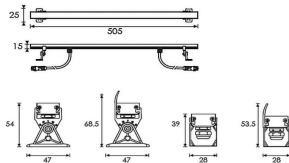

WALLLIGHT (OW01)

Wall Washer fixture from the family WALLLIGHT (OW01) with a power of 8,5W and a lighting distribution diffuse with a real lumen output of 418lm and an efficiency of 49,18lm/W, with a CCT of 3000K, made in Extruded Aluminium, Die Cast End Caps and finished in Grey color.ON-OFF driver.

Item code	86.OW01.1311.03
Product type	Outdoor
Category	Wall Washer
Family	WALLLIGHT
Subfamily	WALLLIGHT (OW01)

Pictograms

Scheme

Product

Real power (W)	8.5
Real luminous flux (Lm)	418
Luminous efficiency (Lm/W)	49.18
Beam angle (°)	diffuse
Life time (h)	50000h L70B10
IP	65
Electrical class insulation	Class II
Colour	Grey
Chip Brand	Nichia
Control gear included	No
Control gear	ON-OFF
Light source	42x0.2W
Colour temperature (K)	3000
Colour consistency (SDCM)	SDCM<3
CRI	>80
IK	IK02