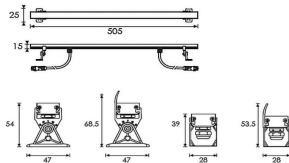

Scheme

Product

Real power (W)	8.5
Real luminous flux (Lm)	418
Luminous efficiency (Lm/W)	49.18
Beam angle (°)	diffuse
Life time (h)	50000h L70B10
IP	65
Electrical class insulation	Class II
Colour	Grey
Chip Brand	Nichia
Control gear included	No
Control gear	DALI
Light source	42x0.2W
Colour temperature (K)	3000
Colour consistency (SDCM)	SDCM<3
CRI	>80
IK	IK02