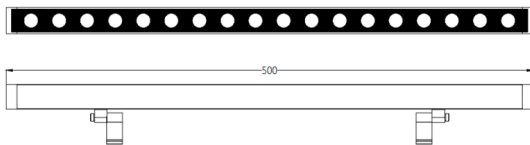

WALLLIGHT (OW01)

Lavov Wall washer from the family WALLLIGHT (OW01), with a power of 10W and a 24° beam angle. Finished in Black colour. Dimensions 25X56x500mm. With a total lumen output of 690lm and a luminous efficiency of 69lm/W. CCT 3000K. Driver ON-OFF. Made in Extruded Aluminium body, Die Cast End Caps, Tempered Glass Cover. IP66. IK05

Dimensions

Product dimensions (mm) 25X56x500mm

Scheme

Item code	86.OW01.1321.02
Product type	Outdoor
Category	Wall Washer
Family	WALLLIGHT
Subfamily	WALLLIGHT (OW01)
Pictograms	

Product	
Real power (W)	10
Real luminous flux (Lm)	690
Luminous efficiency (Lm/W)	69
Beam angle (°)	24°
Life time (h)	50000h L70B10
IP	66
Electrical class insulation	Class I
Colour	Black
Control gear included	Yes
Control gear	ON-OFF
Light source	LED
Type of LED	OSRAM single color
Colour temperature (K)	3000K
Colour consistency (SDCM)	SDCM3
CRI	>80
IK	IK05