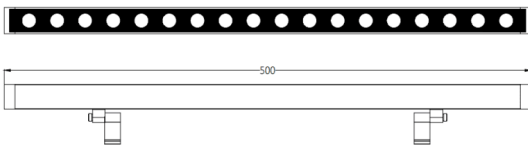

WALLLIGHT (OW01)

Lavov Wall washer from the family WALLLIGHT (OW01), with a power of 10W and a 24° beam angle. Finished in Black colour. Dimensions 25X56x500mm. With a total lumen output of 690lm and a luminous efficiency of 69lm/W. CCT 3000K. Driver NOT INCLUDED. Made in Extruded Aluminium body, Die Cast End Caps, Tempered Glass Cover. IP66. IK05

Dimensions

Product dimensions (mm) 25X56x500mm

Scheme

Photometry

Item code	86.OW01.1323.02
Product type	Outdoor
Category	Wall Washer
Family	WALLLIGHT
Subfamily	WALLLIGHT (OW01)
Pictograms	

Product	
Real power (W)	10
Real luminous flux (Lm)	690
Luminous efficiency (Lm/W)	69
Beam angle (°)	24°
Life time (h)	50000h L70B10
IP	66
Electrical class insulation	Class I
Colour	Black
Control gear included	Yes
Control gear	NOT INCLUDED
Light source	LED
Type of LED	OSRAM single color
Colour temperature (K)	3000K
Colour consistency (SDCM)	SDCM3
CRI	>80
IK	IK05