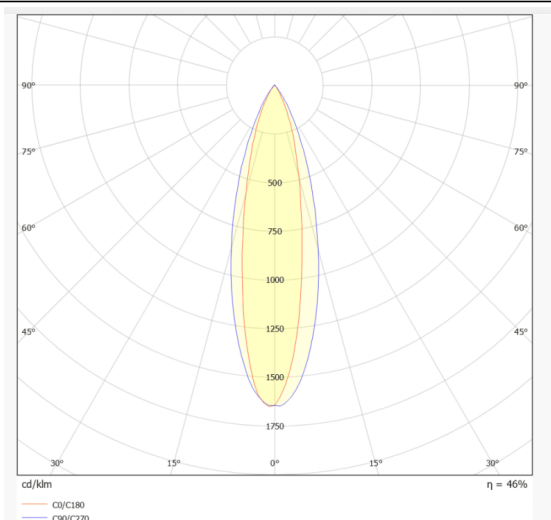

WALLLIGHT (OW01)

Lavov Wall washer from the family WALLLIGHT (OW01), with a power of 10W and a 24° beam angle. Finished in Black colour. Dimensions 25X56x500mm. With a total lumen output of 690lm and a luminous efficiency of 69lm/W. CCT 3000K. Driver NOT INCLUDED. Made in Extruded Aluminium body, Die Cast End Caps, Tempered Glass Cover. IP66. IK05

Dimensions

Product dimensions (mm) 25X56x500mm

Scheme

Photometry

Item code	86.OW01.1323.02
Product type	Outdoor
Category	Wall Washer
Family	WALLLIGHT
Subfamily	WALLLIGHT (OW01)
Pictograms	

Product	
Real power (W)	10
Real luminous flux (Lm)	690
Luminous efficiency (Lm/W)	69
Beam angle (°)	24°
Life time (h)	50000h L70B10
IP	66
Electrical class insulation	Class I
Colour	Black
Control gear included	Yes
Control gear	NOT INCLUDED
Light source	LED
Type of LED	OSRAM single color
Colour temperature (K)	3000K
Colour consistency (SDCM)	SDCM3
CRI	>80
IK	IK05