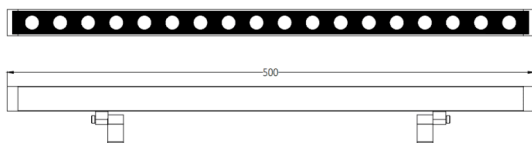

### WALLLIGHT (OW01)

Lavov Wall washer from the family WALLLIGHT (OW01), with a power of 10W and a 36° beam angle. Finished in Black colour. Dimensions 25X56x500mm. With a total lumen output of 690lm and a luminous efficiency of 69lm/W. CCT 3000K. Driver ON-OFF. Made in Extruded Aluminium body, Die Cast End Caps, Tempered Glass Cover. IP66. IK05

#### Dimensions

Product dimensions (mm) 25X56x500mm

#### Scheme

Item code	86.OW01.1331.02
Product type	Outdoor
Category	Wall Washer
Family	WALLLIGHT
Subfamily	WALLLIGHT (OW01)
Pictograms	

Product	
Real power (W)	10
Real luminous flux (Lm)	690
Luminous efficiency (Lm/W)	69
Beam angle (°)	36°
Life time (h)	50000h L70B10
IP	66
Electrical class insulation	Class I
Colour	Black
Control gear included	Yes
Control gear	ON-OFF
Light source	LED
Type of LED	OSRAM single color
Colour temperature (K)	3000K
Colour consistency (SDCM)	SDCM3
CRI	>80
IK	IK05