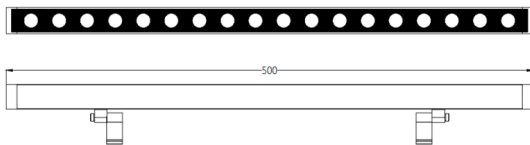

WALLLIGHT (OW01)

Lavov Wall washer from the family WALLLIGHT (OW01), with a power of 10W and a 36° beam angle. Finished in Black colour. Dimensions 25X56x500mm. With a total lumen output of 690lm and a luminous efficiency of 69lm/W. CCT 3000K. Driver NOT INCLUDED. Made in Extruded Aluminium body, Die Cast End Caps, Tempered Glass Cover. IP66. IK05

Dimensions

Product dimensions (mm) 25X56x500mm

Scheme

Item code	86.OW01.1333.02
Product type	Outdoor
Category	Wall Washer
Family	WALLLIGHT
Subfamily	WALLLIGHT (OW01)
Pictograms	

Product	
Real power (W)	10
Real luminous flux (Lm)	690
Luminous efficiency (Lm/W)	69
Beam angle (°)	36°
Life time (h)	50000h L70B10
IP	66
Electrical class insulation	Class I
Colour	Black
Control gear included	Yes
Control gear	NOT INCLUDED
Light source	LED
Type of LED	OSRAM single color
Colour temperature (K)	3000K
Colour consistency (SDCM)	SDCM3
CRI	>80
IK	IK05