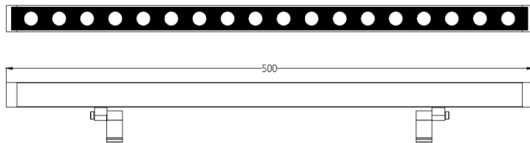

WALLLIGHT (OW01)

Lavov Wall washer from the family WALLLIGHT (OW01), with a power of 10W and a 60° beam angle. Finished in Black colour. Dimensions 25X56x500mm. With a total lumen output of 690lm and a luminous efficiency of 69lm/W. CCT 3000K. Driver ON-OFF. Made in Extruded Aluminium body, Die Cast End Caps, Tempered Glass Cover. IP66. IK05

Dimensions

Product dimensions (mm) 25X56x500mm

Scheme

Item code	86.OW01.1341.02
Product type	Outdoor
Category	Wall Washer
Family	WALLLIGHT
Subfamily	WALLLIGHT (OW01)
Pictograms	

Product	
Real power (W)	10
Real luminous flux (Lm)	690
Luminous efficiency (Lm/W)	69
Beam angle (°)	60°
Life time (h)	50000h L70B10
IP	66
Electrical class insulation	Class I
Colour	Black
Control gear included	Yes
Control gear	ON-OFF
Light source	LED
Type of LED	OSRAM single color
Colour temperature (K)	3000K
Colour consistency (SDCM)	SDCM3
CRI	>80
IK	IK05