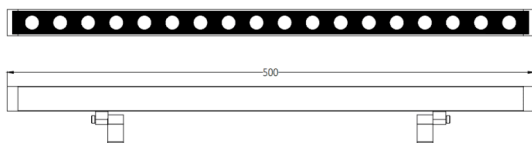

WALLLIGHT (OW01)

Lavov Wall washer from the family WALLLIGHT (OW01), with a power of 10W and a 60° beam angle. Finished in Black colour. Dimensions 25X56x500mm. With a total lumen output of 690lm and a luminous efficiency of 69lm/W. CCT 3000K. Driver NOT INCLUDED. Made in Extruded Aluminium body, Die Cast End Caps, Tempered Glass Cover. IP66. IK05

Dimensions

Product dimensions (mm) 25X56x500mm

Scheme

Item code	86.OW01.1343.02
Product type	Outdoor
Category	Wall Washer
Family	WALLLIGHT
Subfamily	WALLLIGHT (OW01)
Pictograms	

Product	
Real power (W)	10
Real luminous flux (Lm)	690
Luminous efficiency (Lm/W)	69
Beam angle (°)	60°
Life time (h)	50000h L70B10
IP	66
Electrical class insulation	Class I
Colour	Black
Control gear included	Yes
Control gear	NOT INCLUDED
Light source	LED
Type of LED	OSRAM single color
Colour temperature (K)	3000K
Colour consistency (SDCM)	SDCM3
CRI	>80
IK	IK05