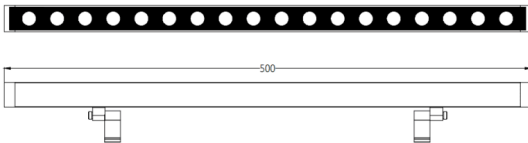

### WALLLIGHT (OW01)

Lavov Wall washer from the family WALLLIGHT (OW01), with a power of 10W and a 60° beam angle. Finished in Black colour. Dimensions 25X56x500mm. With a total lumen output of 690lm and a luminous efficiency of 69lm/W. CCT 3000K. Driver NOT INCLUDED. Made in Extruded Aluminium body, Die Cast End Caps, Tempered Glass Cover. IP66. IK05

#### Dimensions

Product dimensions (mm) 25X56x500mm

#### Scheme

Item code	86.OW01.1343.02
Product type	Outdoor
Category	Wall Washer
Family	WALLLIGHT
Subfamily	WALLLIGHT (OW01)
Pictograms	

Product	
Real power (W)	10
Real luminous flux (Lm)	690
Luminous efficiency (Lm/W)	69
Beam angle (&ordm;)	60°
Life time (h)	50000h L70B10
IP	66
Electrical class insulation	Class I
Colour	Black
Control gear included	Yes
Control gear	NOT INCLUDED
Light source	OSRAM single color
Colour temperature (K)	3000K
Colour consistency (SDCM)	SDCM<3
CRI	>80
IK	IK05