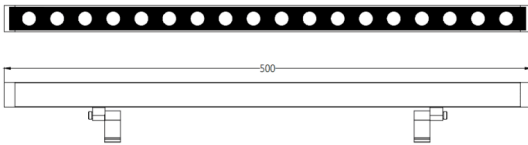

WALLLIGHT (OW01)

Lavov Wall washer from the family WALLLIGHT (OW01), with a power of 10W and a 15°X40° beam angle. Finished in Black colour. Dimensions 25X56x500mm. With a total lumen output of 690lm and a luminous efficiency of 69lm/W. CCT 3000K. Driver ON-OFF. Made in Extruded Aluminium body, Die Cast End Caps, Tempered Glass Cover. IP66. IK05

Dimensions

Product dimensions (mm) 25X56x500mm

Scheme

Item code	86.OW01.1351.02
Product type	Outdoor
Category	Wall Washer
Family	WALLLIGHT
Subfamily	WALLLIGHT (OW01)
Pictograms	

Product	
Real power (W)	10
Real luminous flux (Lm)	690
Luminous efficiency (Lm/W)	69
Beam angle (°)	15°X40°
Life time (h)	50000h L70B10
IP	66
Electrical class insulation	Class I
Colour	Black
Control gear included	Yes
Control gear	ON-OFF
Light source	LED
Type of LED	OSRAM single color
Colour temperature (K)	3000K
Colour consistency (SDCM)	SDCM3
CRI	>80
IK	IK05