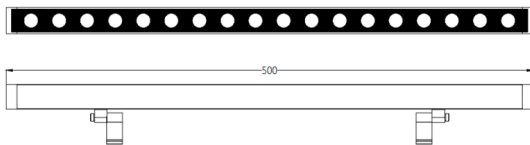

WALLLIGHT (OW01)

Lavov Wall washer from the family WALLLIGHT (OW01), with a power of 10W and a 15°X40° beam angle. Finished in Black colour. Dimensions 25X56x500mm. With a total lumen output of 690lm and a luminous efficiency of 69lm/W. CCT 3000K. Driver NOT INCLUDED. Made in Extruded Aluminium body, Die Cast End Caps, Tempered Glass Cover. IP66. IK05

Dimensions

Product dimensions (mm) 25X56x500mm

Scheme

Item code	86.OW01.1353.02
Product type	Outdoor
Category	Wall Washer
Family	WALLLIGHT
Subfamily	WALLLIGHT (OW01)
Pictograms	

Product	
Real power (W)	10
Real luminous flux (Lm)	690
Luminous efficiency (Lm/W)	69
Beam angle (°)	15°X40°
Life time (h)	50000h L70B10
IP	66
Electrical class insulation	Class I
Colour	Black
Control gear included	Yes
Control gear	NOT INCLUDED
Light source	LED
Type of LED	OSRAM single color
Colour temperature (K)	3000K
Colour consistency (SDCM)	SDCM3
CRI	>80
IK	IK05