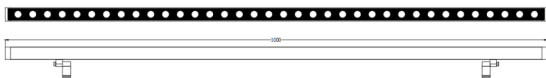

### WALLLIGHT (OW01)

Lavov Wall washer from the family WALLLIGHT (OW01), with a power of 28W and a 10°X60° beam angle. Finished in Black colour. Dimensions 25X56x1000mm. With a total lumen output of 2380lm and a luminous efficiency of 85lm/W. CCT 3000K. Driver ON-OFF. Made in Extruded Aluminium body, Die Cast End Caps, Tempered Glass Cover. IP66. IK05

#### Dimensions

Product dimensions (mm) 25X56x1000mm

#### Photometry

Item code	86.OW01.2311.02
Product type	Outdoor
Category	Wall Washer
Family	WALLLIGHT
Subfamily	WALLLIGHT (OW01)
Pictograms	

Product	
Real power (W)	28
Real luminous flux (Lm)	2380
Luminous efficiency (Lm/W)	85
Beam angle (°)	10°X60°
Life time (h)	50000h L70B10
IP	66
Electrical class insulation	Class I
Colour	Black
Control gear included	Yes
Control gear	ON-OFF
Light source	LED
Type of LED	OSRAM single color
Colour temperature (K)	3000K
Colour consistency (SDCM)	SDCM3
CRI	>80
IK	IK05