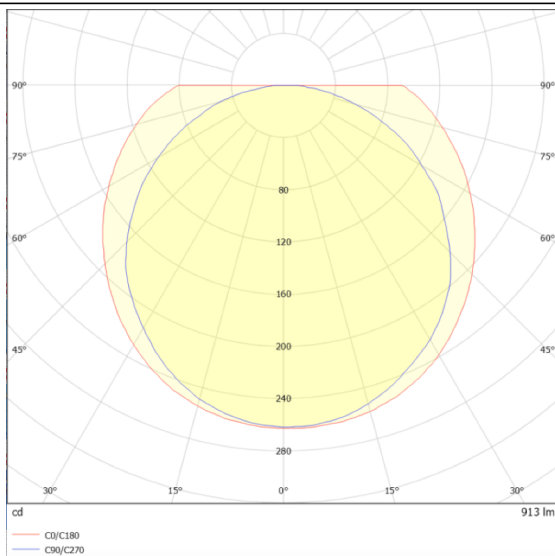

### WALLLIGHT (OW01)

Lavov Wall washer from the family WALLLIGHT (OW01), with a power of 28W and a 10°X60° beam angle. Finished in Black colour. Dimensions 25X56x1000mm. With a total lumen output of 2380lm and a luminous efficiency of 85lm/W. CCT 3000K. Driver ON-OFF. Made in Extruded Aluminium body, Die Cast End Caps, Tempered Glass Cover. IP66. IK05

#### Dimensions

Product dimensions (mm) 25X56x1000mm

#### Photometry

Item code	86.OW01.2311.02
Product type	Outdoor
Category	Wall Washer
Family	WALLLIGHT
Subfamily	WALLLIGHT (OW01)
Pictograms	

Product	
Real power (W)	28
Real luminous flux (Lm)	2380
Luminous efficiency (Lm/W)	85
Beam angle (°)	10°X60°
Life time (h)	50000h L70B10
IP	66
Electrical class insulation	Class I
Colour	Black
Control gear included	Yes
Control gear	ON-OFF
Light source	LED
Type of LED	OSRAM single color
Colour temperature (K)	3000K
Colour consistency (SDCM)	SDCM3
CRI	>80
IK	IK05